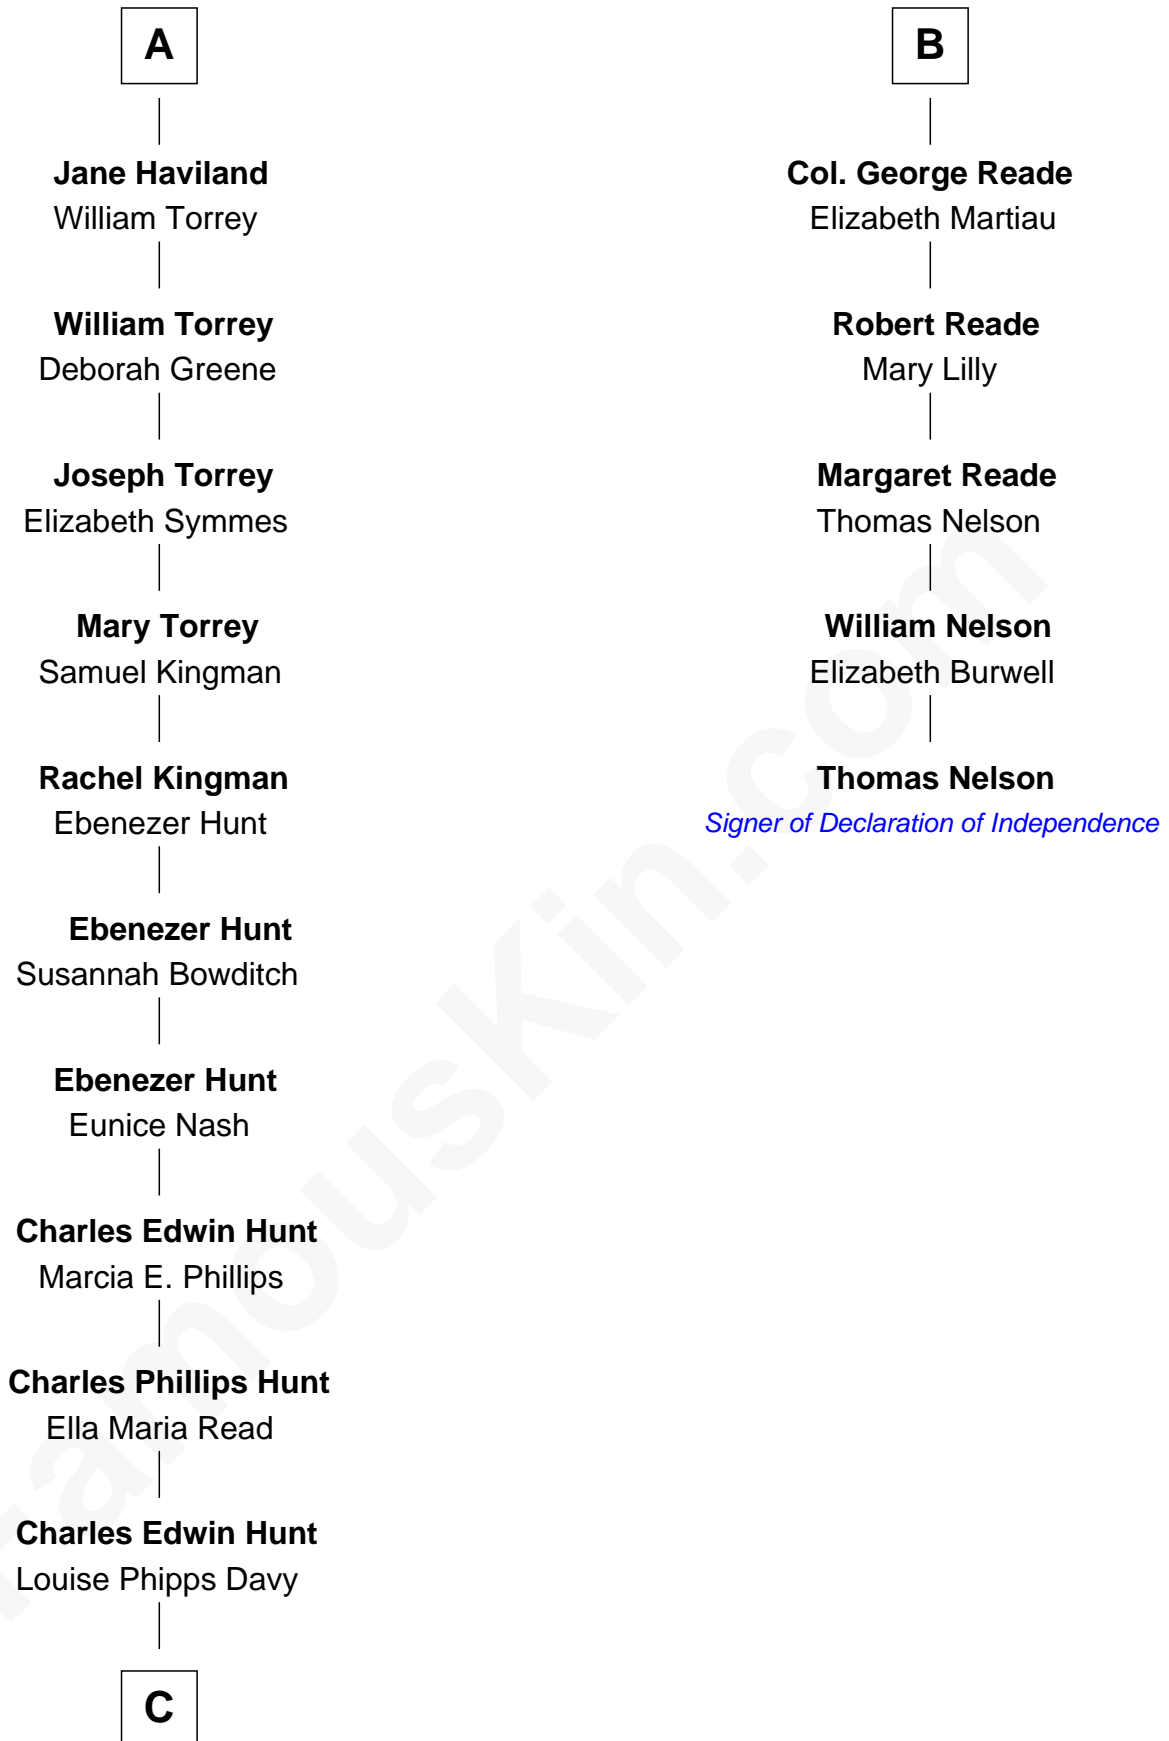

# FamousKin.com Relationship Chart of

**Linda Hunt**

*TV and Movie Actress*

11th cousin 7 times removed of

**Thomas Nelson**

*Signer of the Declaration of Independence*

**Sir Reynold Grey**

Margaret de Ros

**Sir John Grey**  
Constance de Holand

**Sir Edmund Grey**  
Katherine Percy

**Anne Grey**  
Sir John Grey

*Probable*

**Tacy Grey**  
John Guise

**William Guise**  
Mary Rotsey

**John Guise**  
Jane Pauncefoot

**Elizabeth Guise**  
Robert Haviland

**A**

**Margaret Grey**

Sir William Bonville

**Elizabeth Bonville**  
William Talboys

**Sir Robert Talboys**  
Elizabeth Heron

**Sir George Talboys**  
Elizabeth Gascoigne

**Anne Talboys**  
Sir Edward Dymoke

**Frances Dymoke**  
Sir Thomas Windebank

**Mildred Windebank**  
Robert Reade

**B**

**C**

**Raymond Davy Hunt**

Elsie R. Doying

**Linda Hunt**