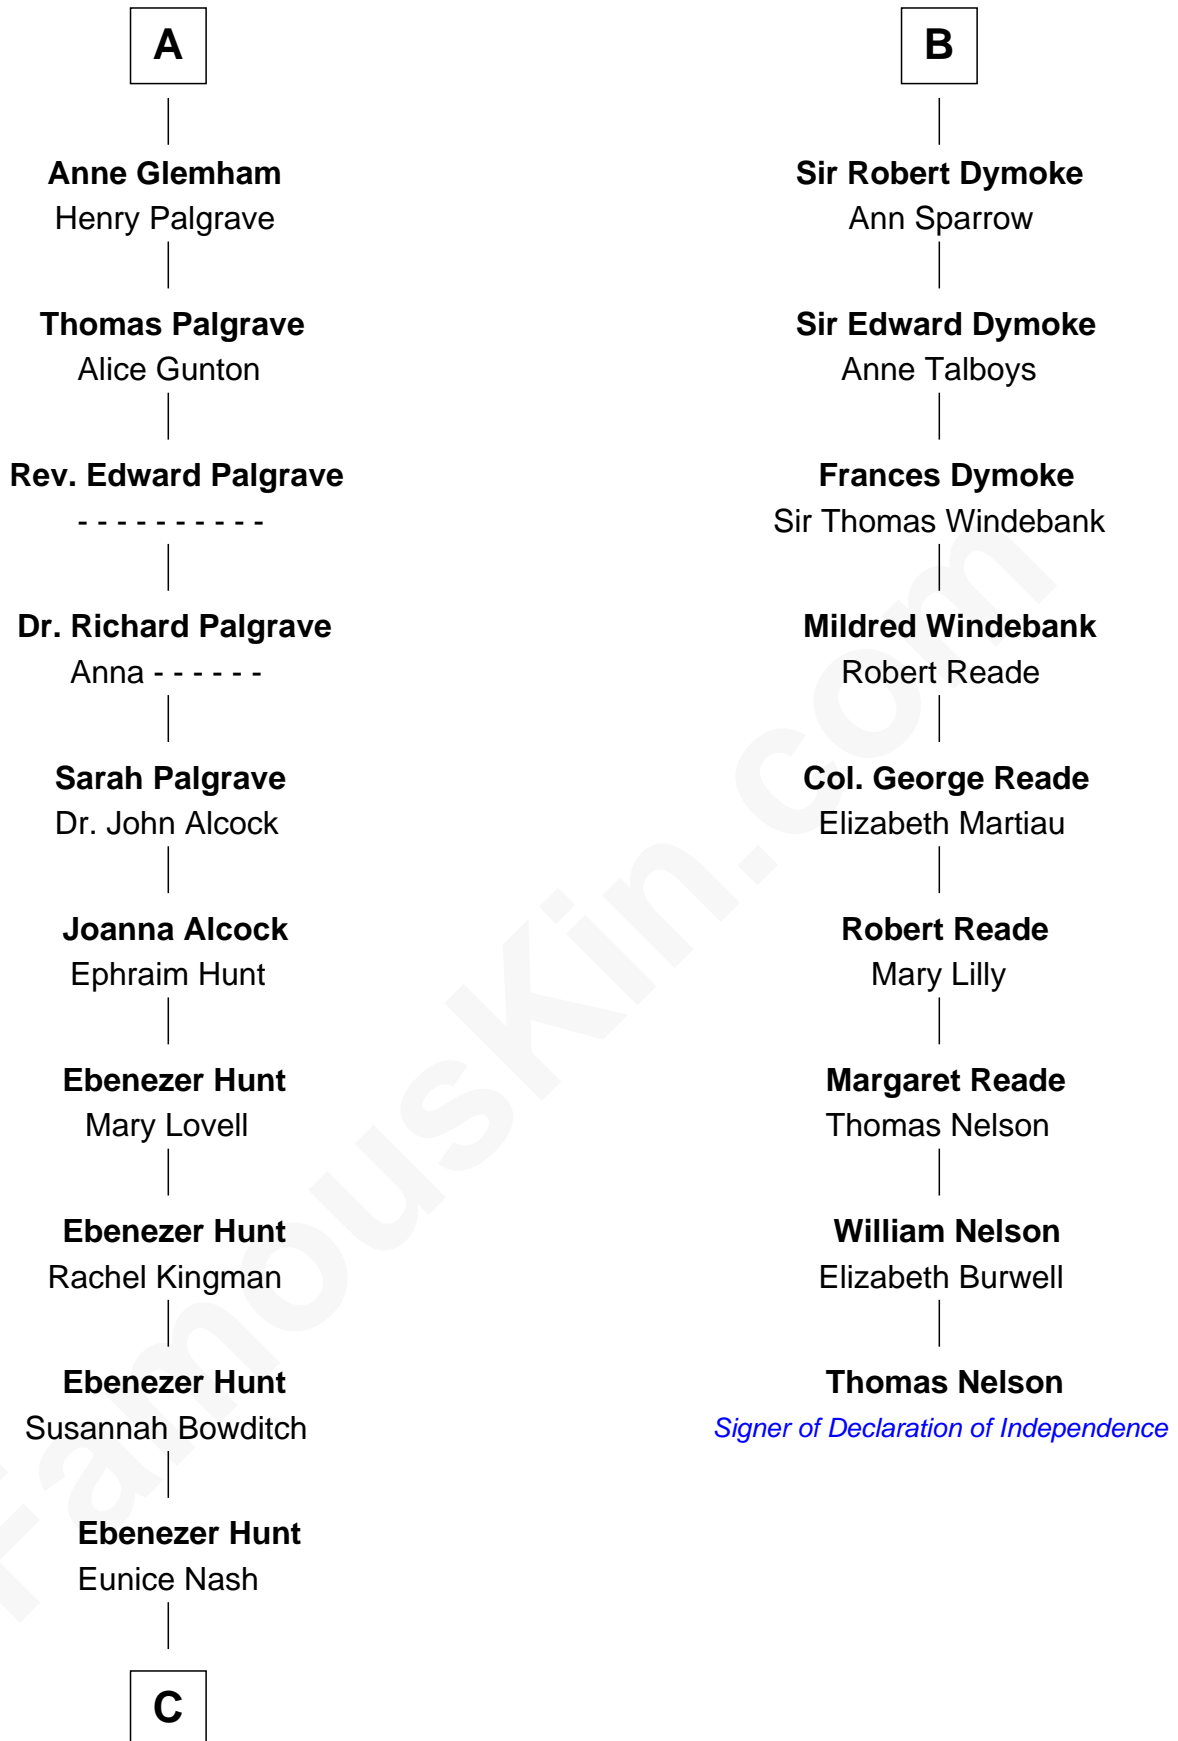

# FamousKin.com Relationship Chart of

**Linda Hunt**

*TV and Movie Actress*

15th cousin 6 times removed of

**Thomas Nelson**

*Signer of the Declaration of Independence*

**Gunselm de Badlesmere**

**C**

**Charles Edwin Hunt**

Marcia E. Phillips

**Charles Phillips Hunt**

Ella Maria Read

**Charles Edwin Hunt**

Louise Phipps Davy

**Raymond Davy Hunt**

Elsie R. Doying