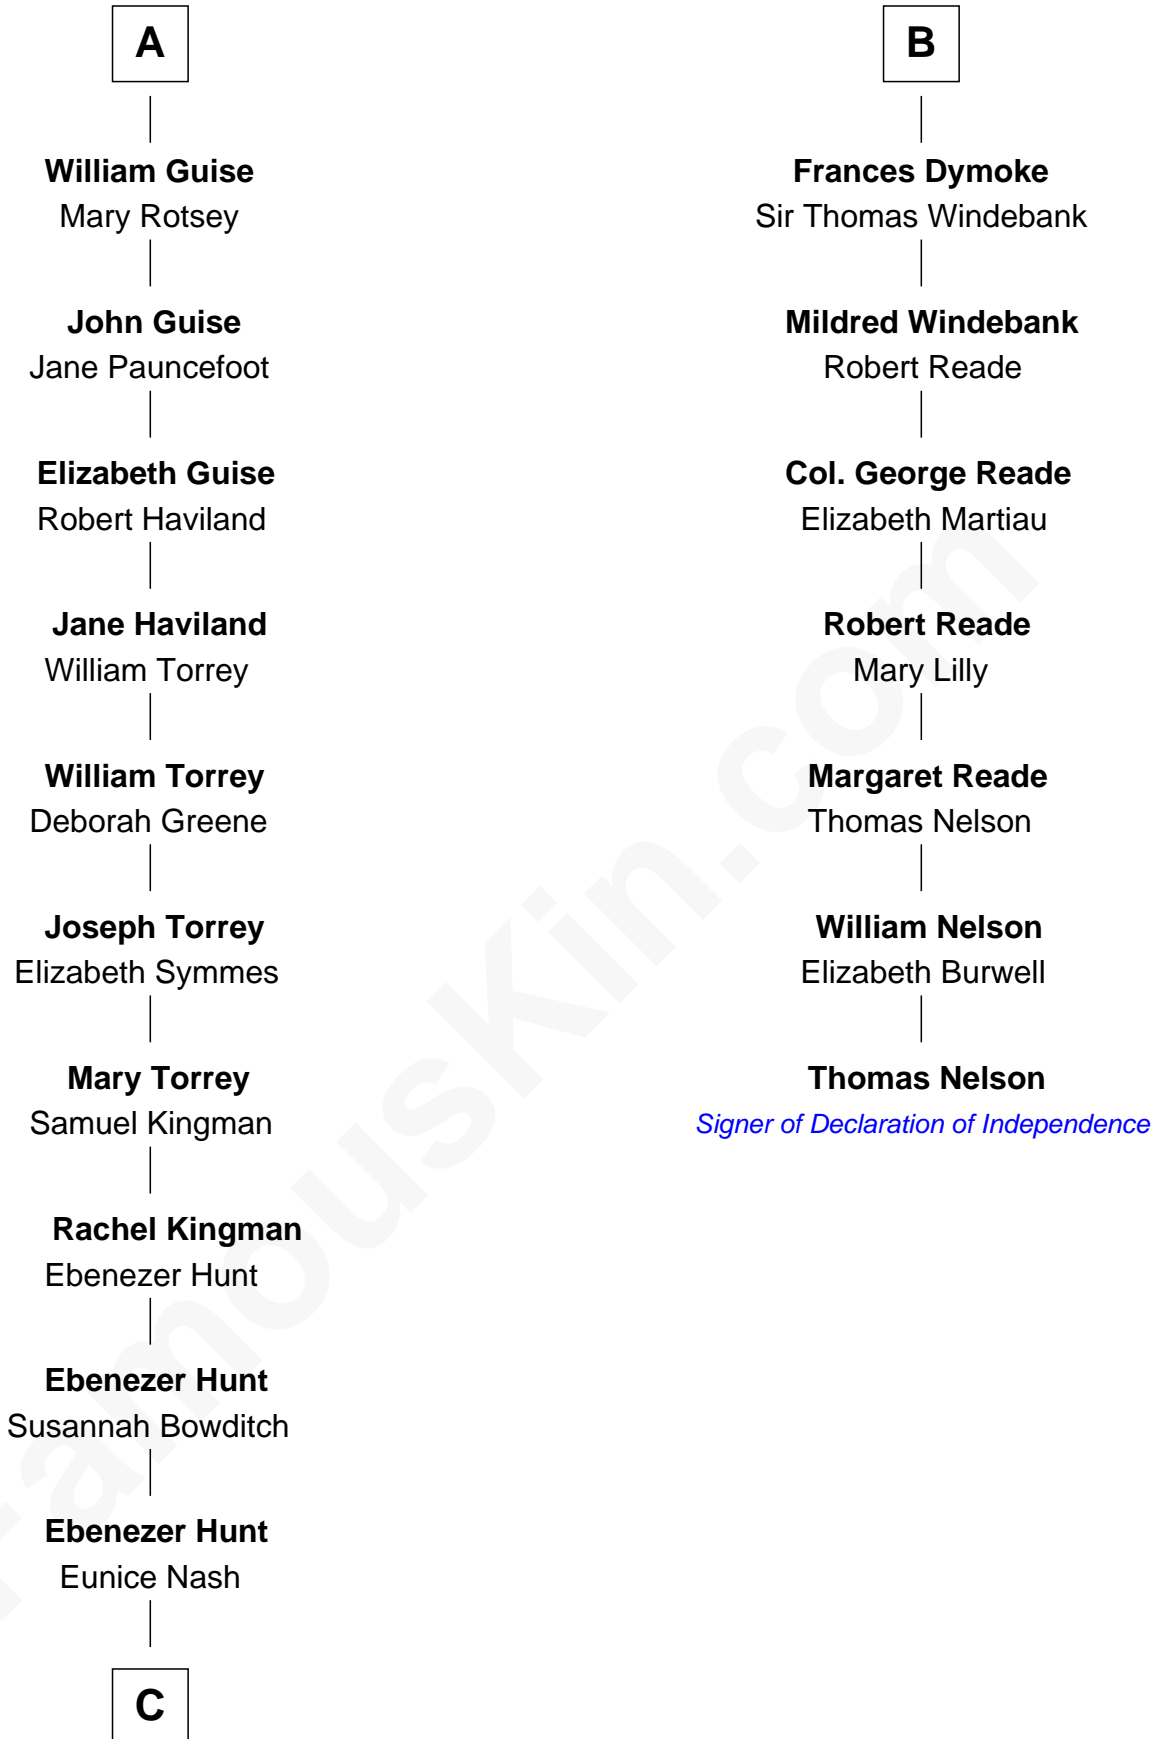

# FamousKin.com Relationship Chart of

**Linda Hunt**

*TV and Movie Actress*

13th cousin 8 times removed of

**Thomas Nelson**

*Signer of the Declaration of Independence*

**Sir Maurice de Berkeley**

Eve la Zouche

Katherine de Clyvedon

**Sir John Berkeley**

Elizabeth Betteshorne

**Eleanor Berkeley**

Sir Richard Poynings

**Eleanor Poynings**

Sir Henry Percy

**Margaret Percy**

Sir William Gascoigne

**Elizabeth Gascoigne**

Sir George Talboys

**Anne Talboys**

Sir Edward Dymoke

**B**

**C**

**Charles Edwin Hunt**