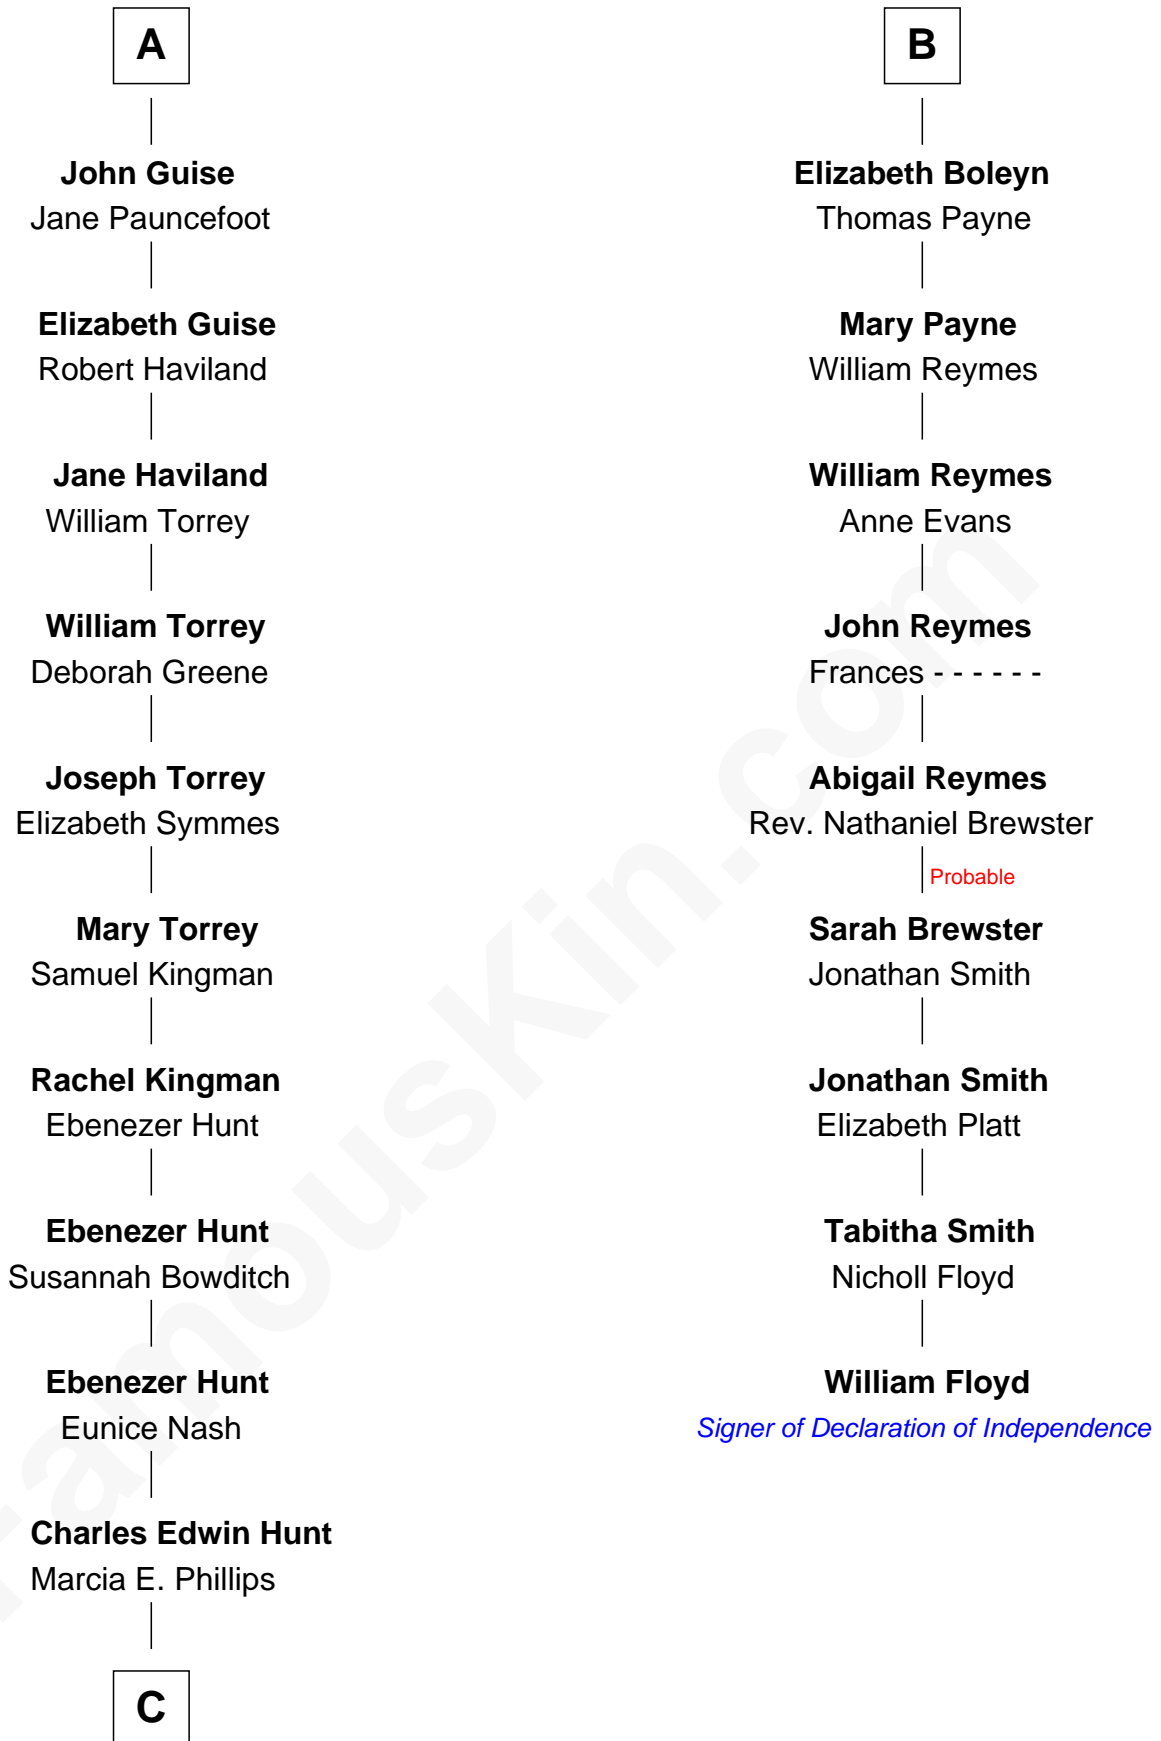

# FamousKin.com Relationship Chart of

**Linda Hunt**

*TV and Movie Actress*

15th cousin 5 times removed of

**William Floyd**

*Signer of the Declaration of Independence*

**C**

—  
**Charles Phillips Hunt**

Ella Maria Read

—  
**Charles Edwin Hunt**

Louise Phipps Davy

—  
**Raymond Davy Hunt**

Elsie R. Doying

—  
**Linda Hunt**

*TV and Movie Actress*