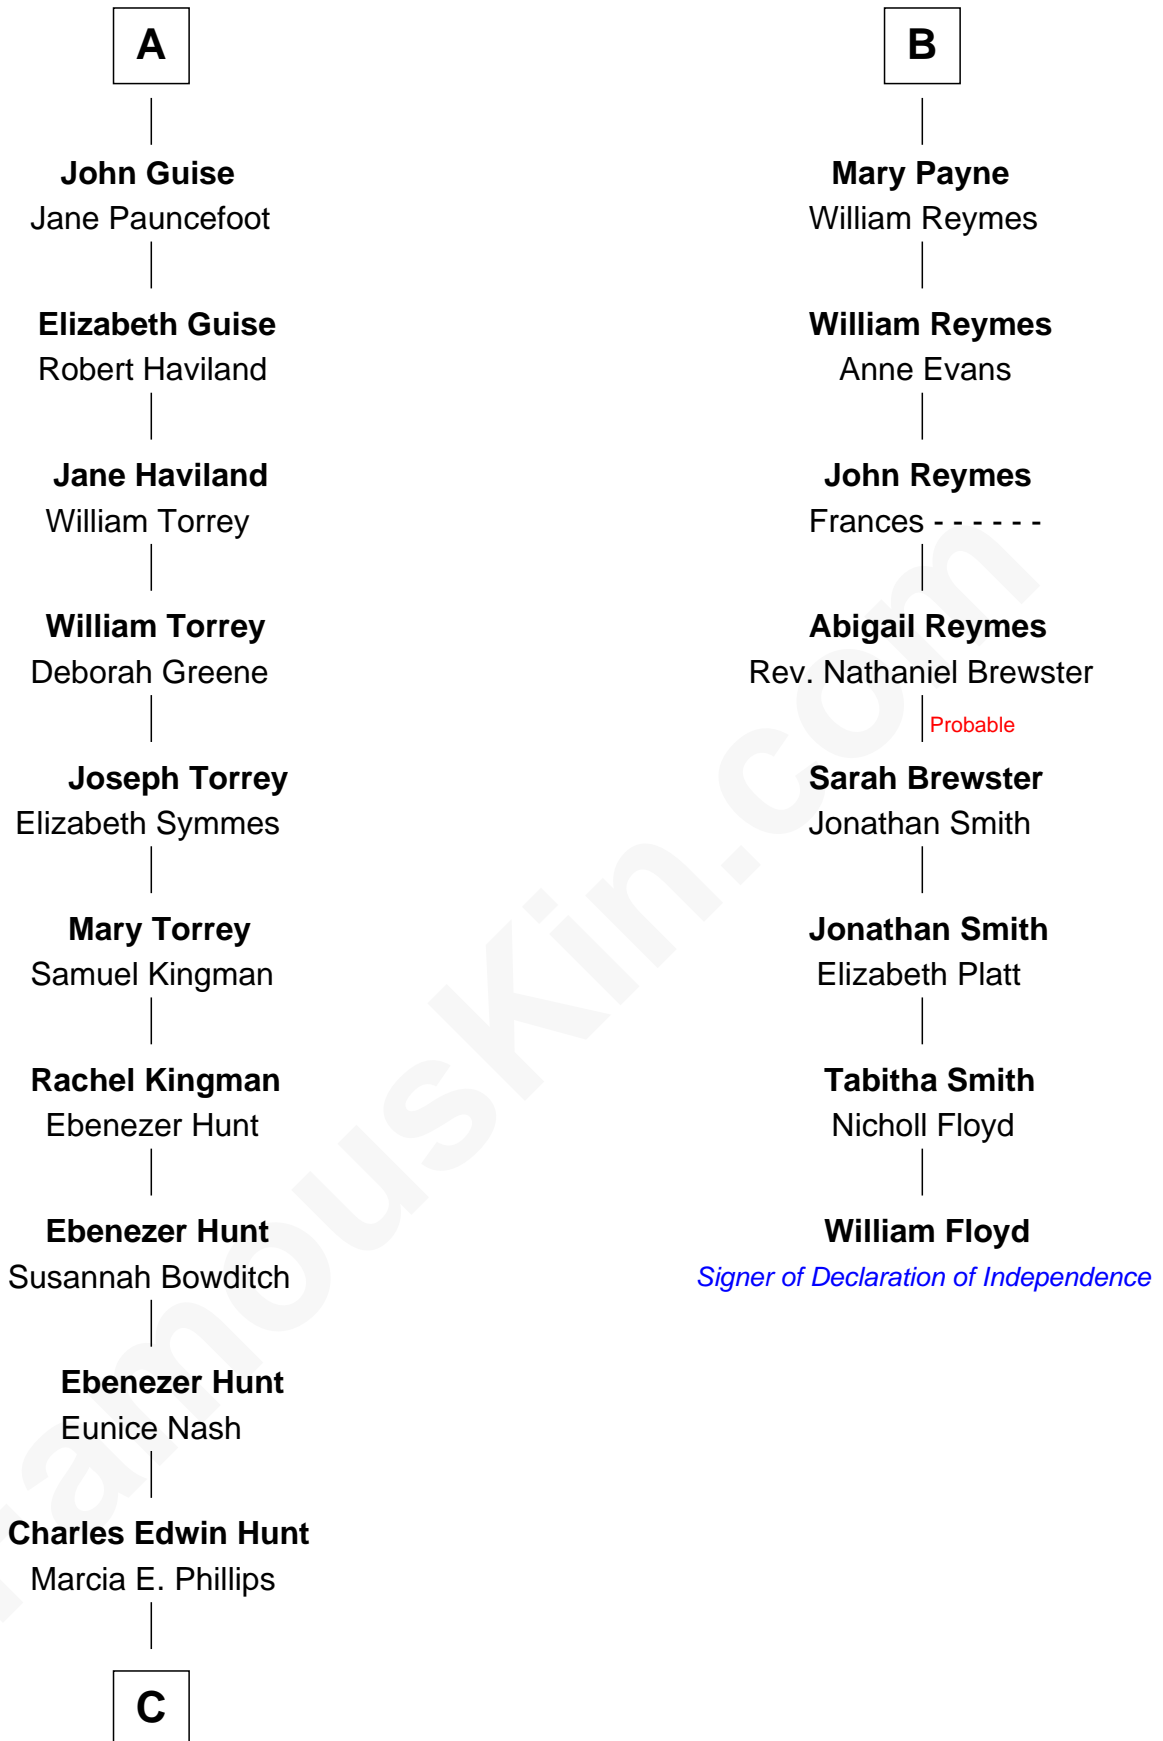

# FamousKin.com Relationship Chart of

**Linda Hunt**

*TV and Movie Actress*

14th cousin 6 times removed of

**William Floyd**

*Signer of the Declaration of Independence*

**C**

—  
**Charles Phillips Hunt**

Ella Maria Read

—  
**Charles Edwin Hunt**

Louise Phipps Davy

—  
**Raymond Davy Hunt**

Elsie R. Doying

—  
**Linda Hunt**

*TV and Movie Actress*

FamousKin.com