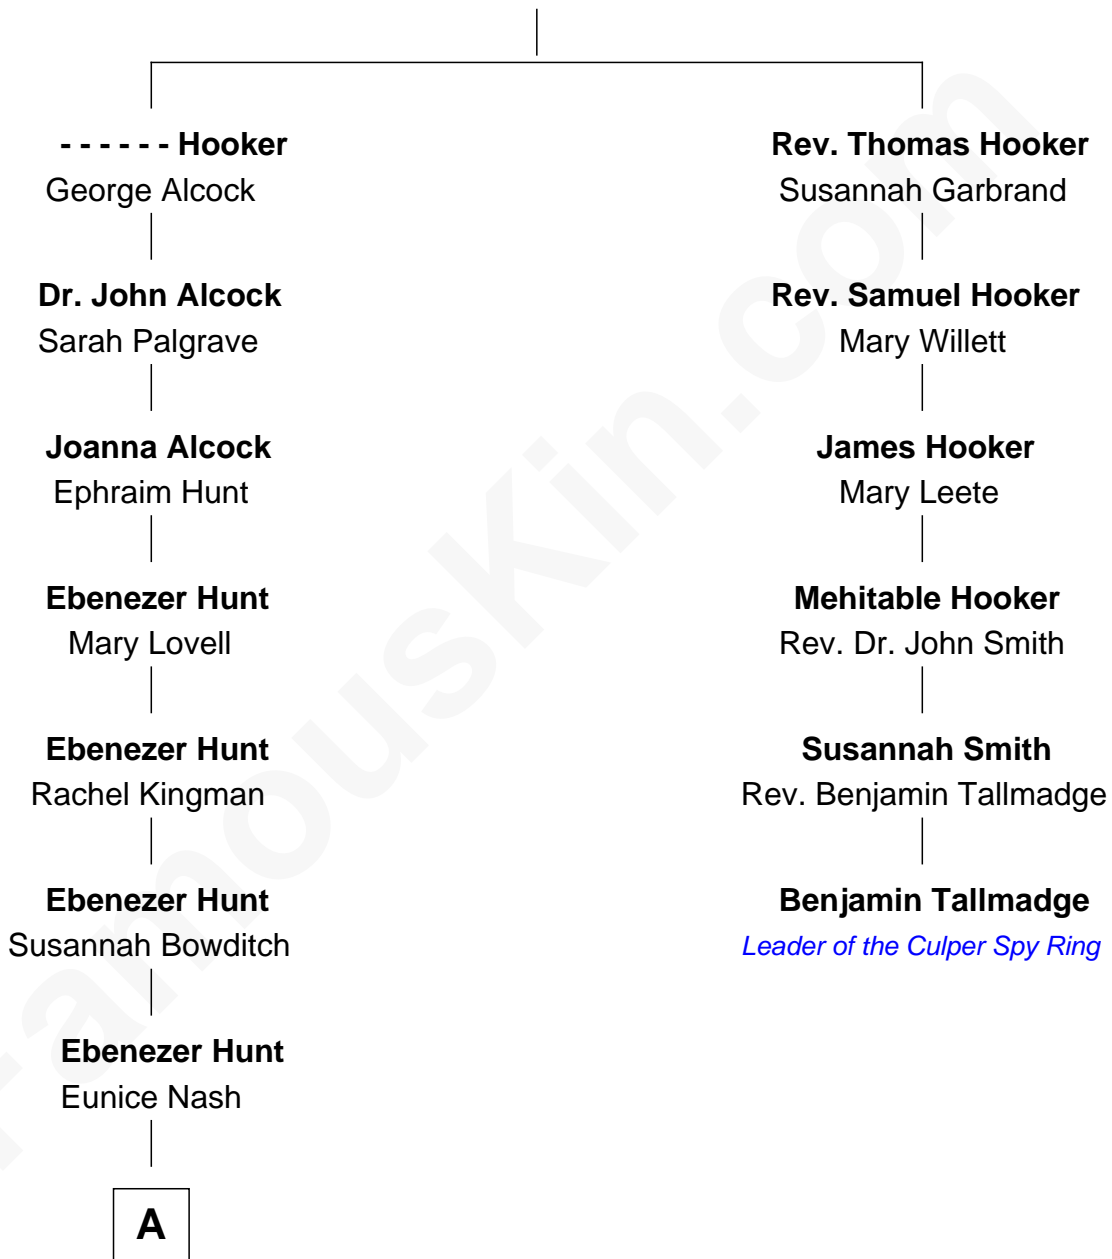

FamousKin.com Relationship Chart of

Linda Hunt

TV and Movie Actress

5th cousin 6 times removed of

Benjamin Tallmadge

Leader of the Culper Spy Ring during the American Revolution

Thomas Hooker

A

—
Charles Edwin Hunt

Marcia E. Phillips

—
Charles Phillips Hunt

Ella Maria Read

—
Charles Edwin Hunt

Louise Phipps Davy

—
Raymond Davy Hunt

Elsie R. Doying