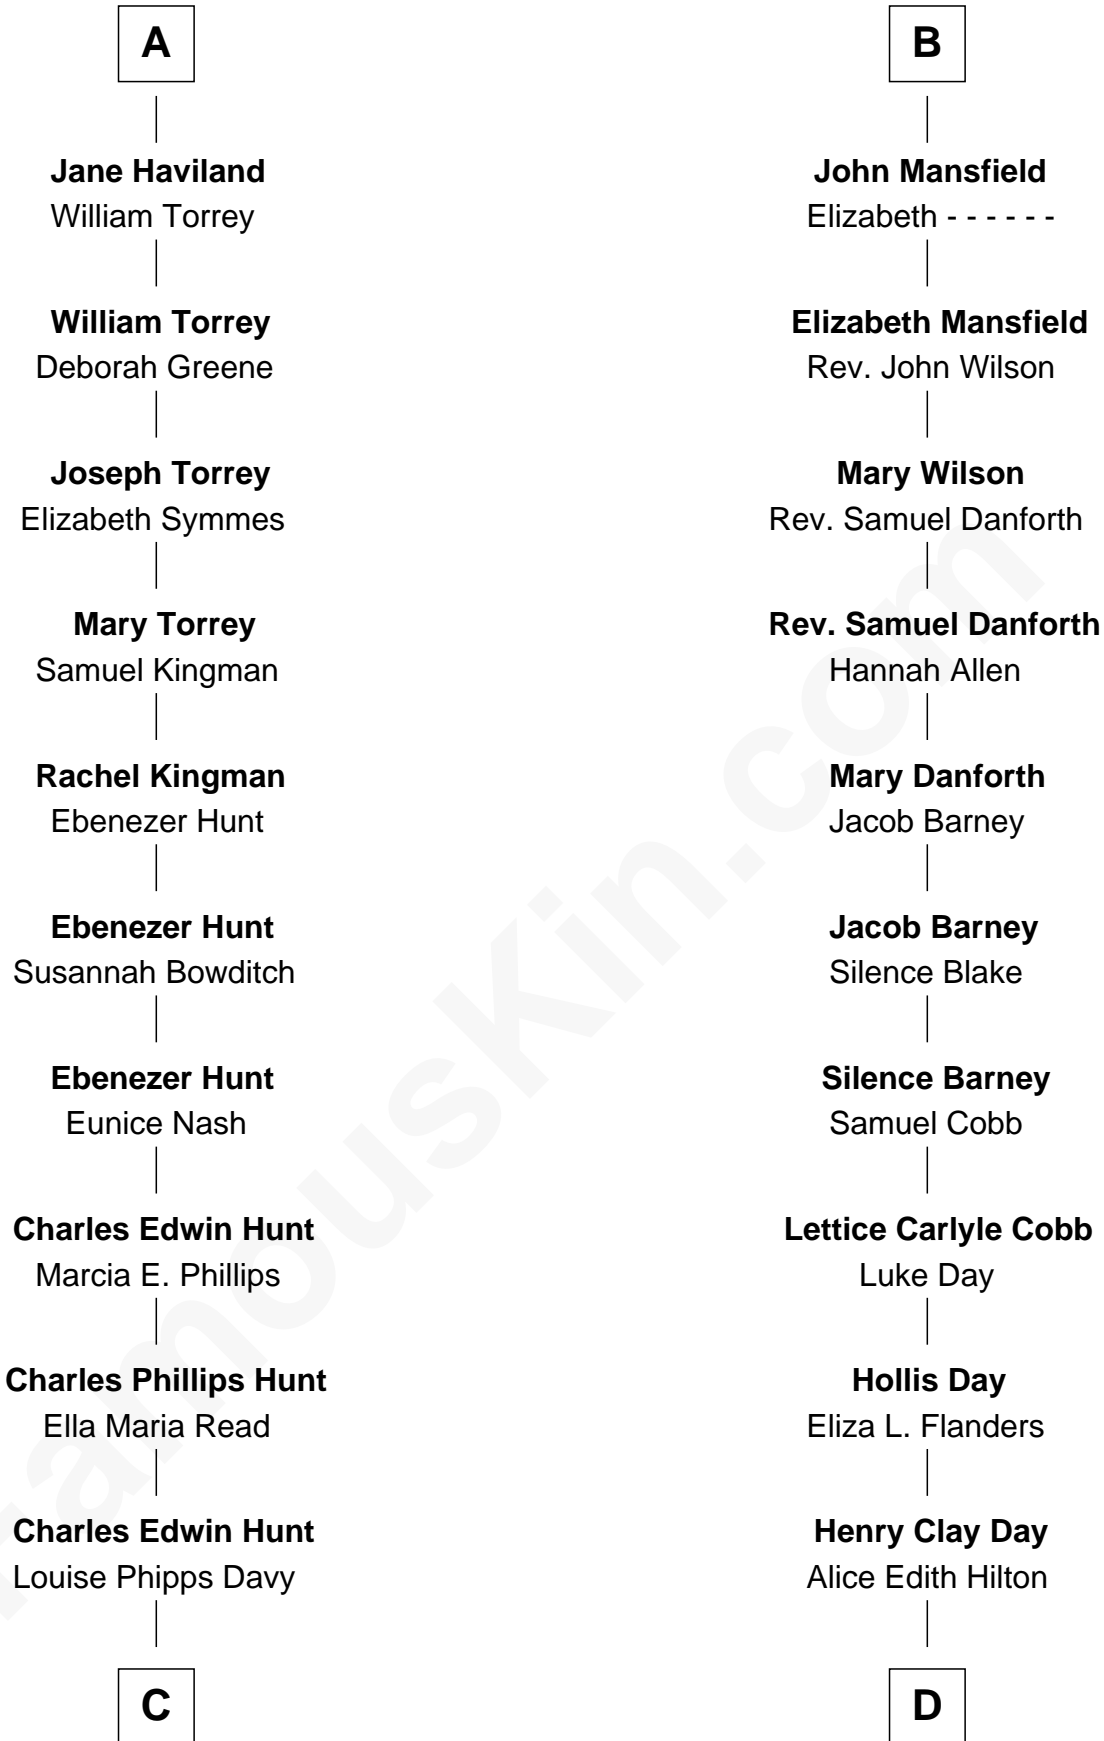

Elizabeth Percy
Sir John Clifford

Katherine Percy
Sir Edmund Grey

Thomas Clifford
Joan Dacre

Anne Grey
Sir John Grey

John Clifford
Margaret Bromflete

Probable

Tacy Grey
John Guise

Henry Clifford
Anne St. John

William Guise
Mary Rotsey

Elizabeth Clifford
Sir Ralph Bowes

John Guise
Jane Pouncefoot

Margery Bowes
Sir Ralph Eure

Elizabeth Guise
Robert Haviland

Anne Eure
Lancelot Mansfield

A

B