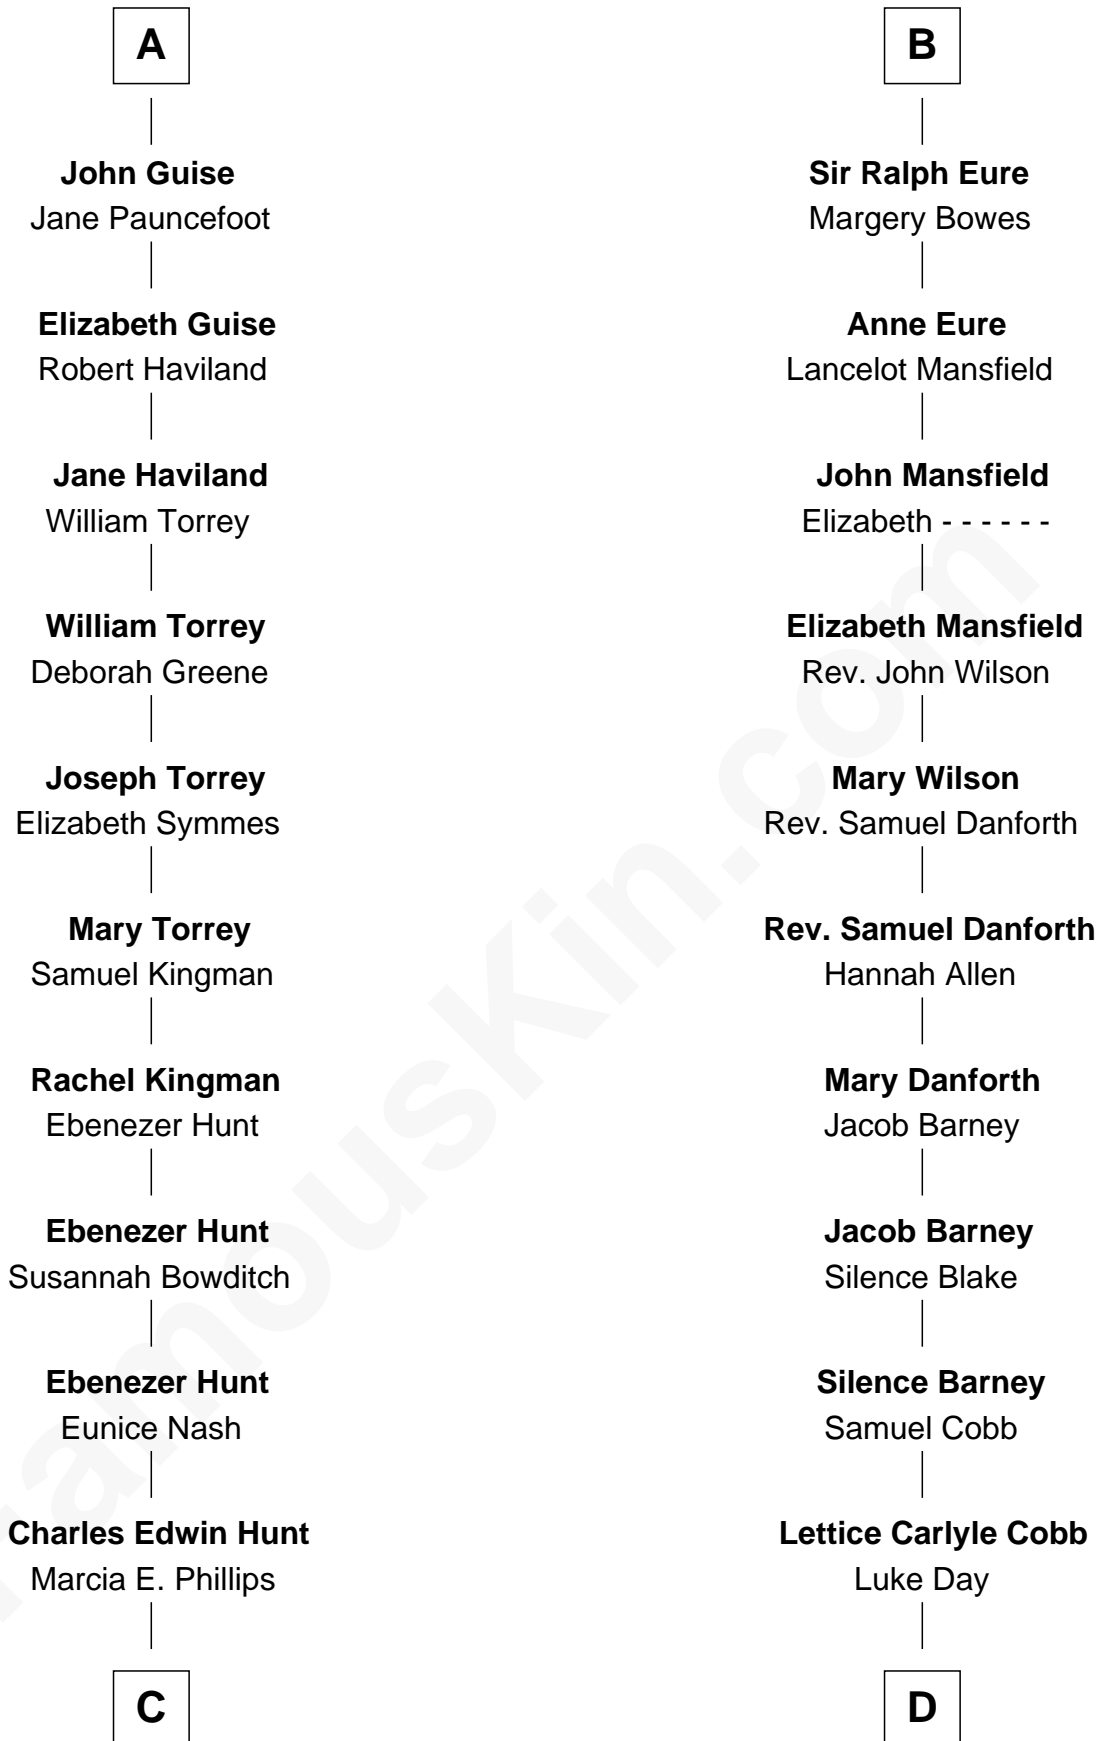

FamousKin.com Relationship Chart of

Linda Hunt

TV and Movie Actress

20th cousin of

Sandra Day O'Connor

First Female U.S. Supreme Court Justice

C

Charles Phillips Hunt

Ella Maria Read

Charles Edwin Hunt

Louise Phipps Davy

Raymond Davy Hunt

Elsie R. Doying

Linda Hunt

TV and Movie Actress

D