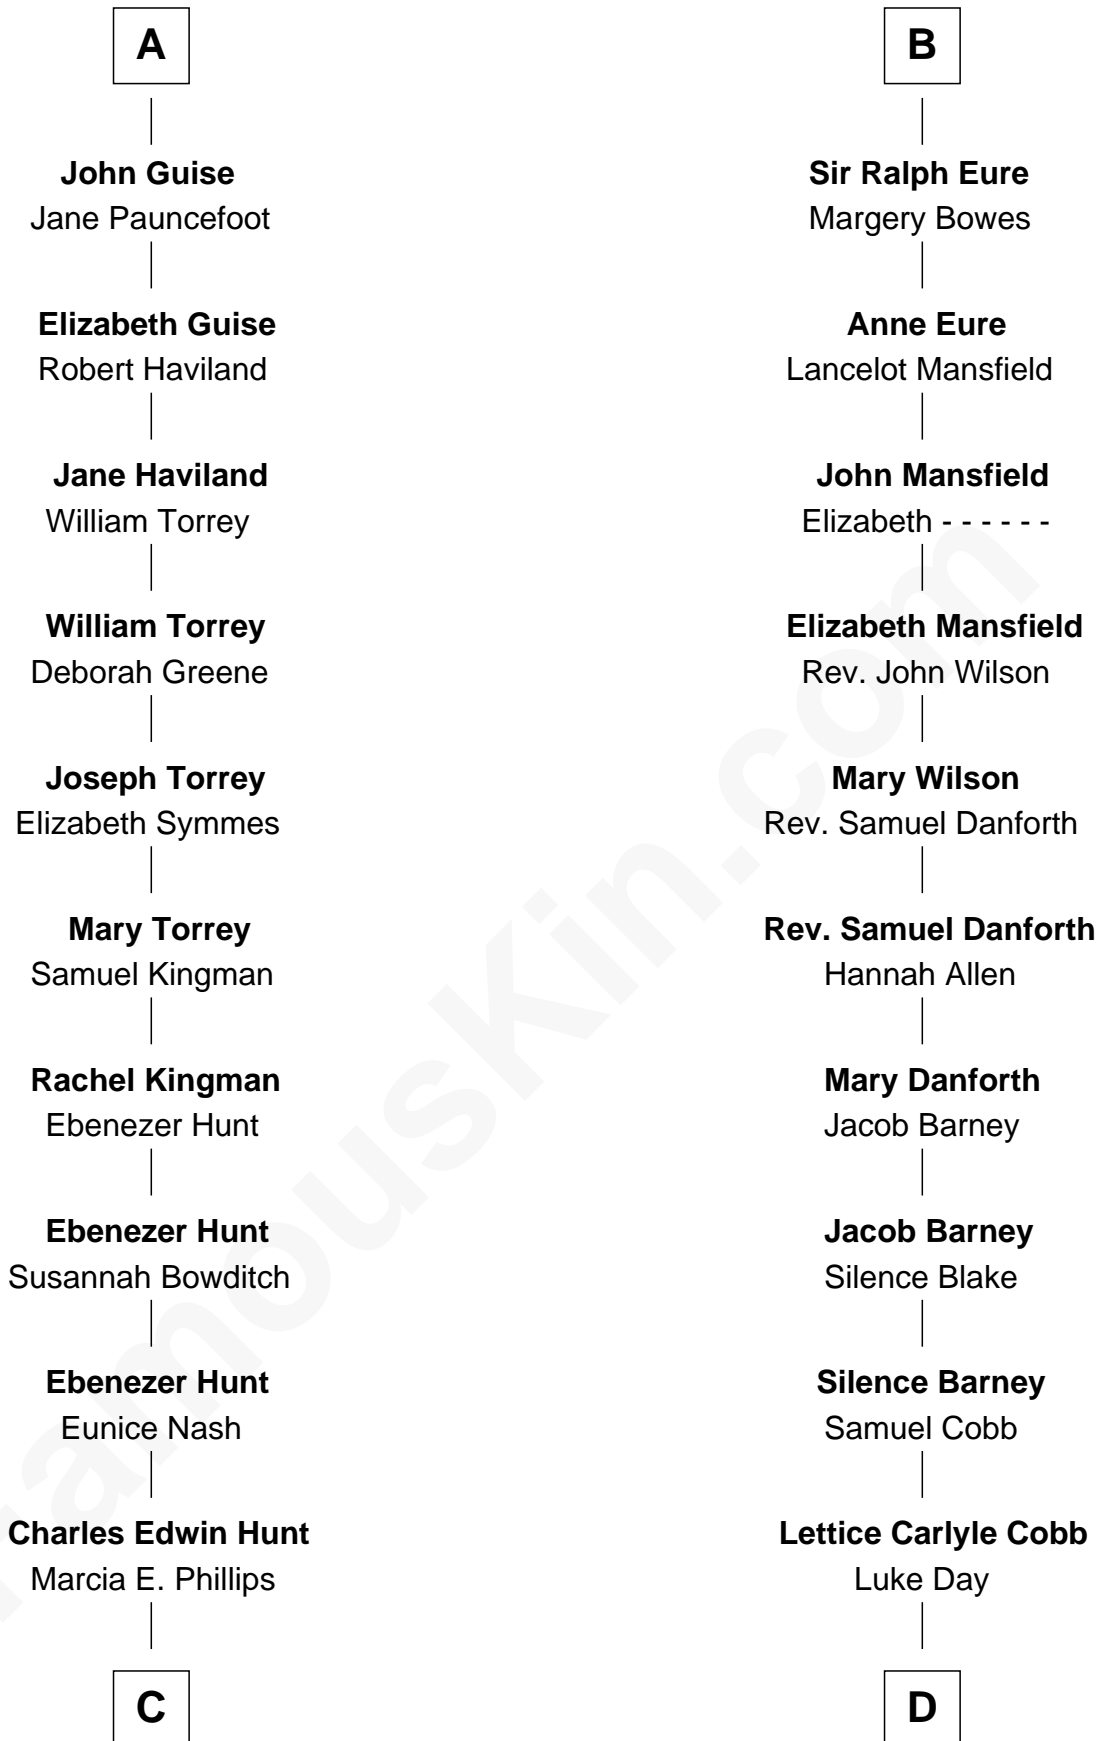

# FamousKin.com Relationship Chart of

**Linda Hunt**

*TV and Movie Actress*

20th cousin of

**Sandra Day O'Connor**

*First Female U.S. Supreme Court Justice*

**C**

**Charles Phillips Hunt**

Ella Maria Read

**Charles Edwin Hunt**

Louise Phipps Davy

**Raymond Davy Hunt**

Elsie R. Doying

**Linda Hunt**

*TV and Movie Actress*

**D**

**Hollis Day**

Eliza L. Flanders

**Henry Clay Day**

Alice Edith Hilton

**Henry R. Day**

Ada Mae Wilkey

**Sandra Day O'Connor**

*U.S. Supreme Court Justice*