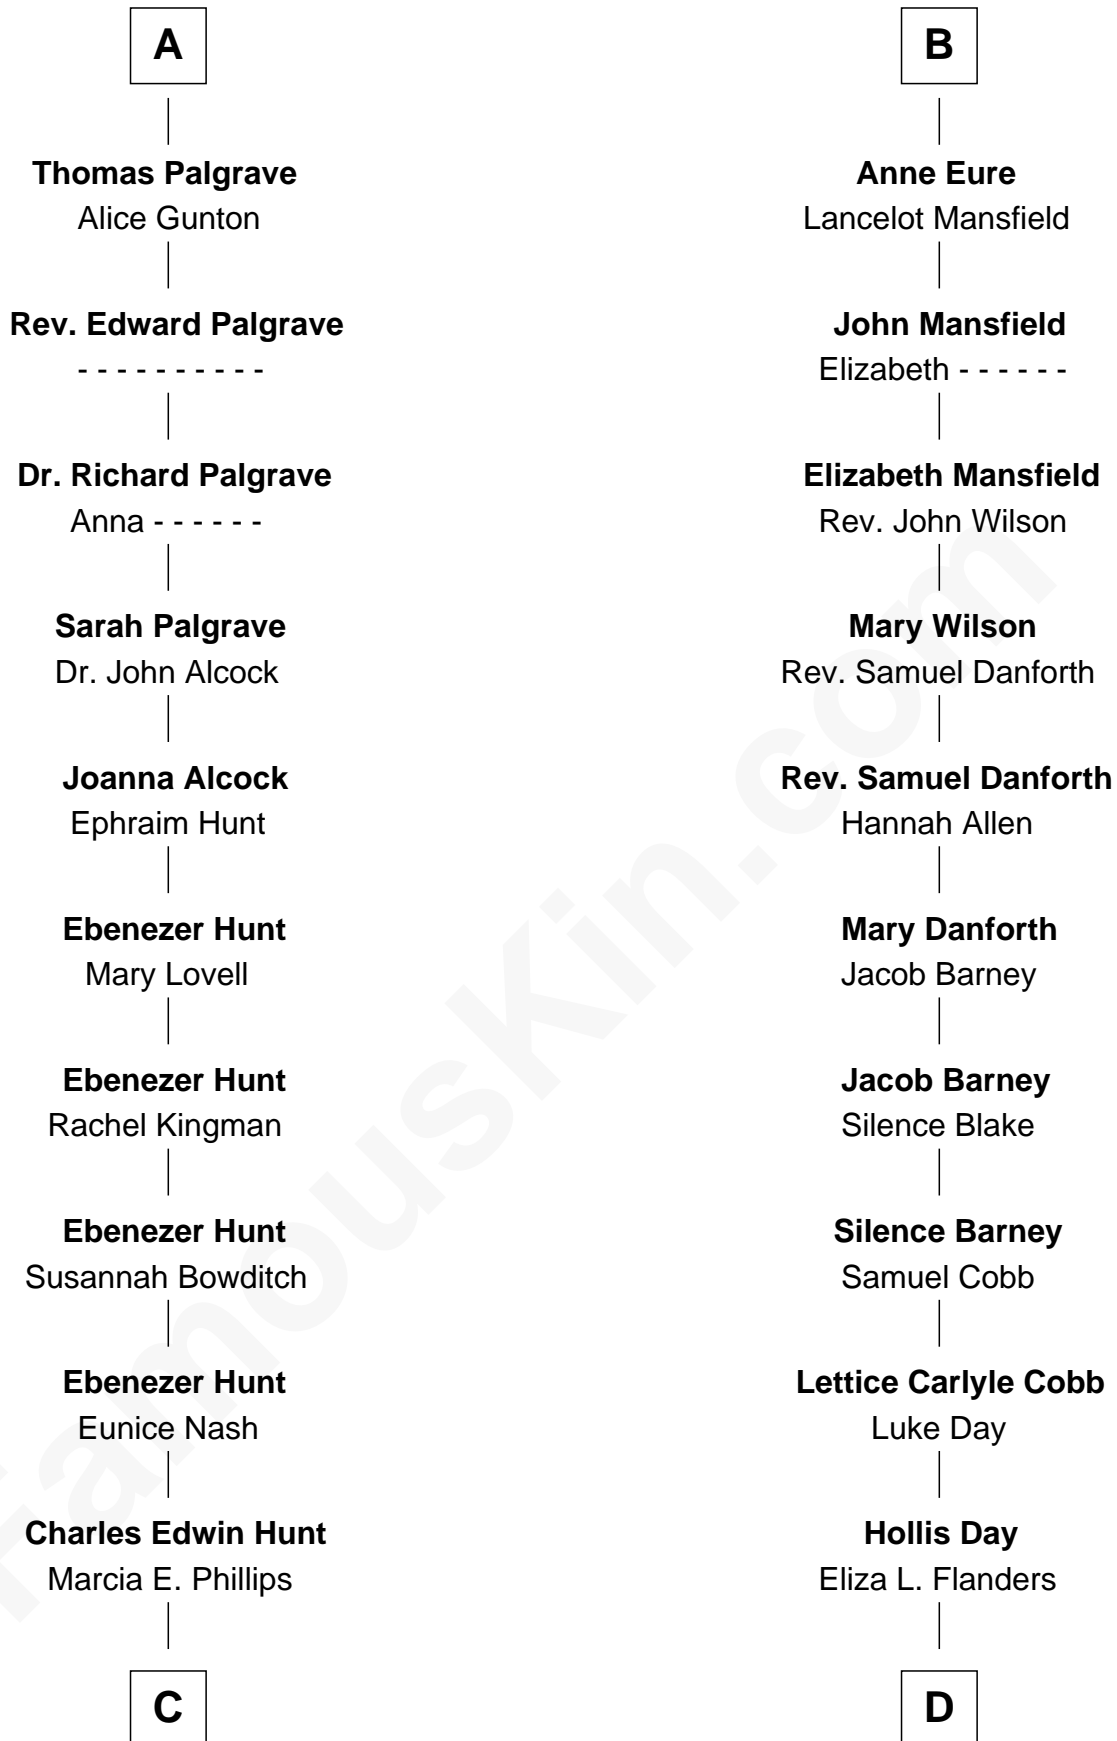

# FamousKin.com Relationship Chart of

**Linda Hunt**

*TV and Movie Actress*

19th cousin 1 time removed of

**Sandra Day O'Connor**

*First Female U.S. Supreme Court Justice*

**Edmund Fitzalan**

Alice de Warenne

**Richard Fitzalan**  
Eleanor Plantagenet

**Sir Richard Fitzalan**  
Elizabeth de Bohun

**Elizabeth Fitzalan**  
Sir Robert Goushill

**Elizabeth Goushill**  
Sir Robert Wingfield

**Elizabeth Wingfield**  
Sir William Brandon

**Eleanor Brandon**  
John Glemham

**Anne Glemham**  
Henry Palgrave

**A**

**Aline Fitzalan**

Sir Roger le Strange

**Lucy le Strange**  
Sir William Willoughby

**Margery Willoughby**  
Sir William FitzHugh

**Maud FitzHugh**  
Sir William Bowes

**Sir Ralph Bowes**  
Margery Conyers

**Sir Ralph Bowes**  
Elizabeth Clifford

**Margery Bowes**  
Sir Ralph Eure

**B**

**C**

**Charles Phillips Hunt**

Ella Maria Read

**Charles Edwin Hunt**