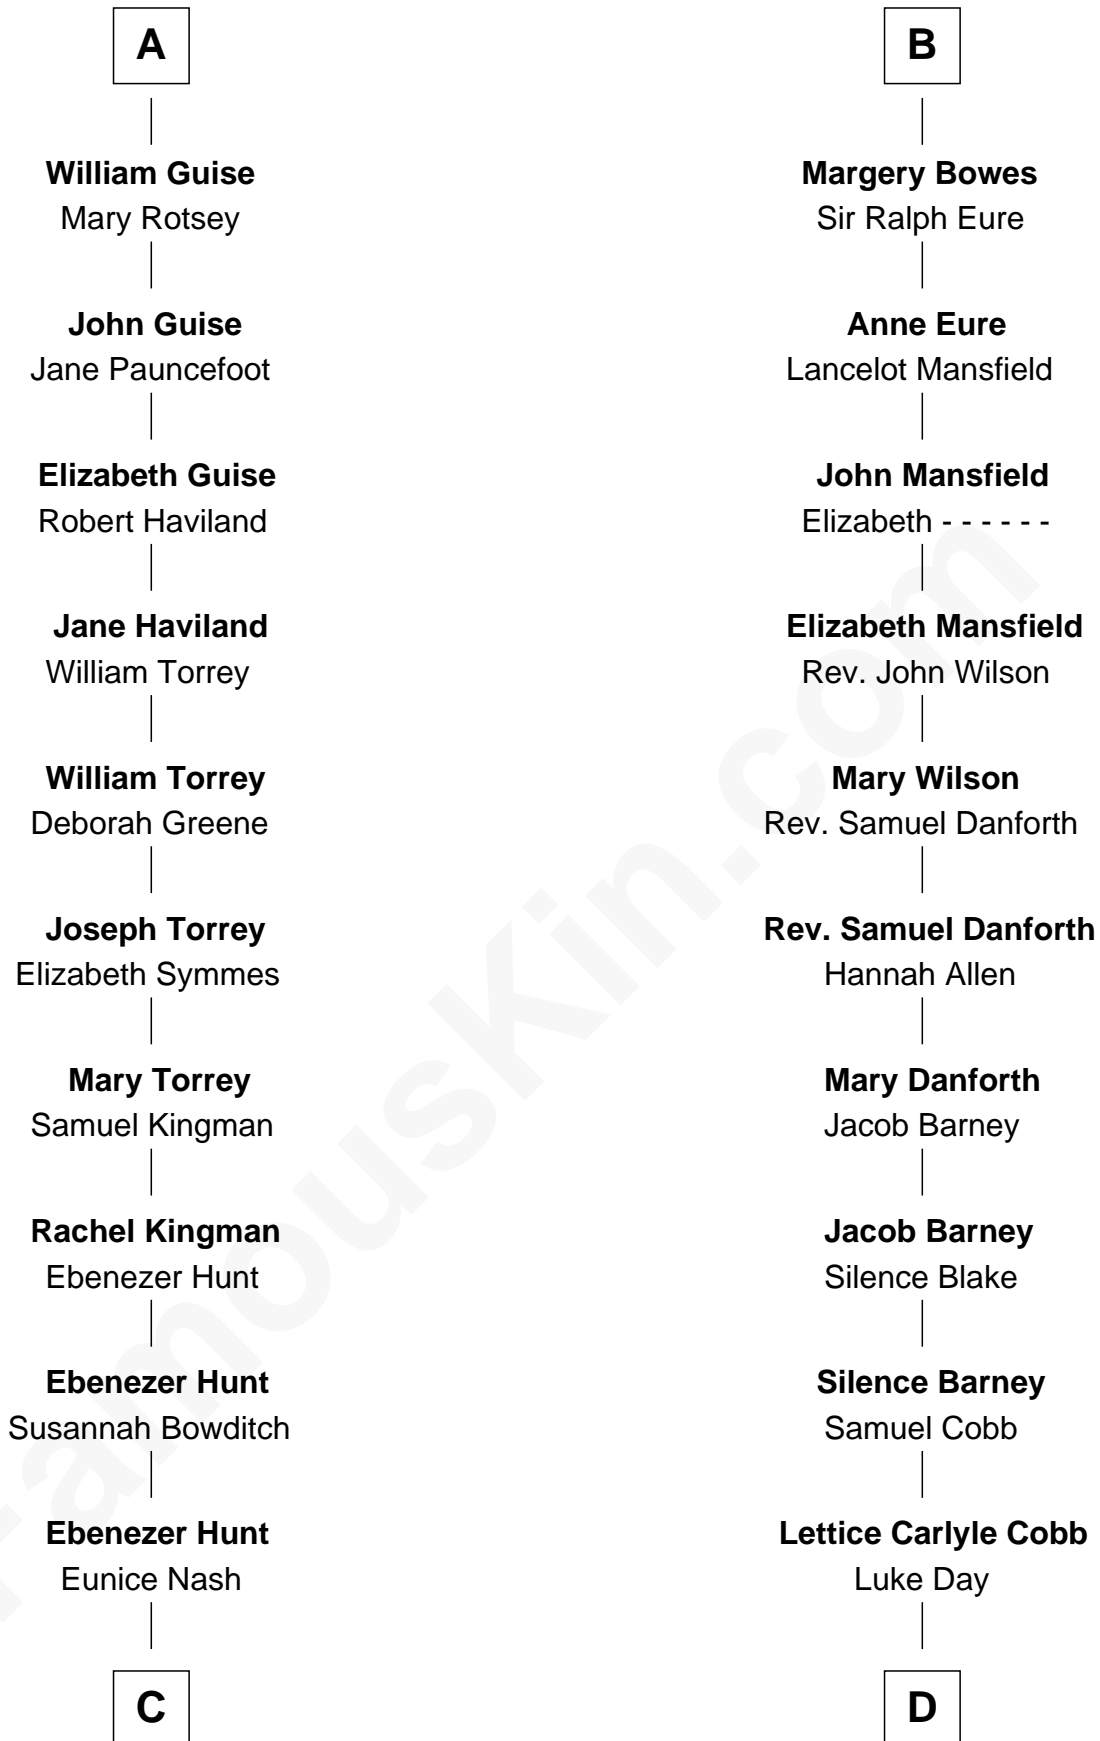

# FamousKin.com Relationship Chart of

**Linda Hunt**

*TV and Movie Actress*

20th cousin 1 time removed of

**Sandra Day O'Connor**

*First Female U.S. Supreme Court Justice*

**Sir Maurice de Berkeley**

Eve la Zouche

Sir Robert de Clifford

**Sir Roger de Clifford**

Maud de Beauchamp

**Katherine de Clifford**

Sir Ralph de Greystoke

**Joan de Greystoke**

Sir William Bowes

**Sir William Bowes**

Maud FitzHugh

**Sir Ralph Bowes**

Margery Conyers

**Sir Ralph Bowes**

Elizabeth Clifford

**B**

**C**

**Charles Edwin Hunt**

Marcia E. Phillips

**Charles Phillips Hunt**

Ella Maria Read

**Charles Edwin Hunt**

Louise Phipps Davy

**Raymond Davy Hunt**

Elsie R. Doying

**Linda Hunt**