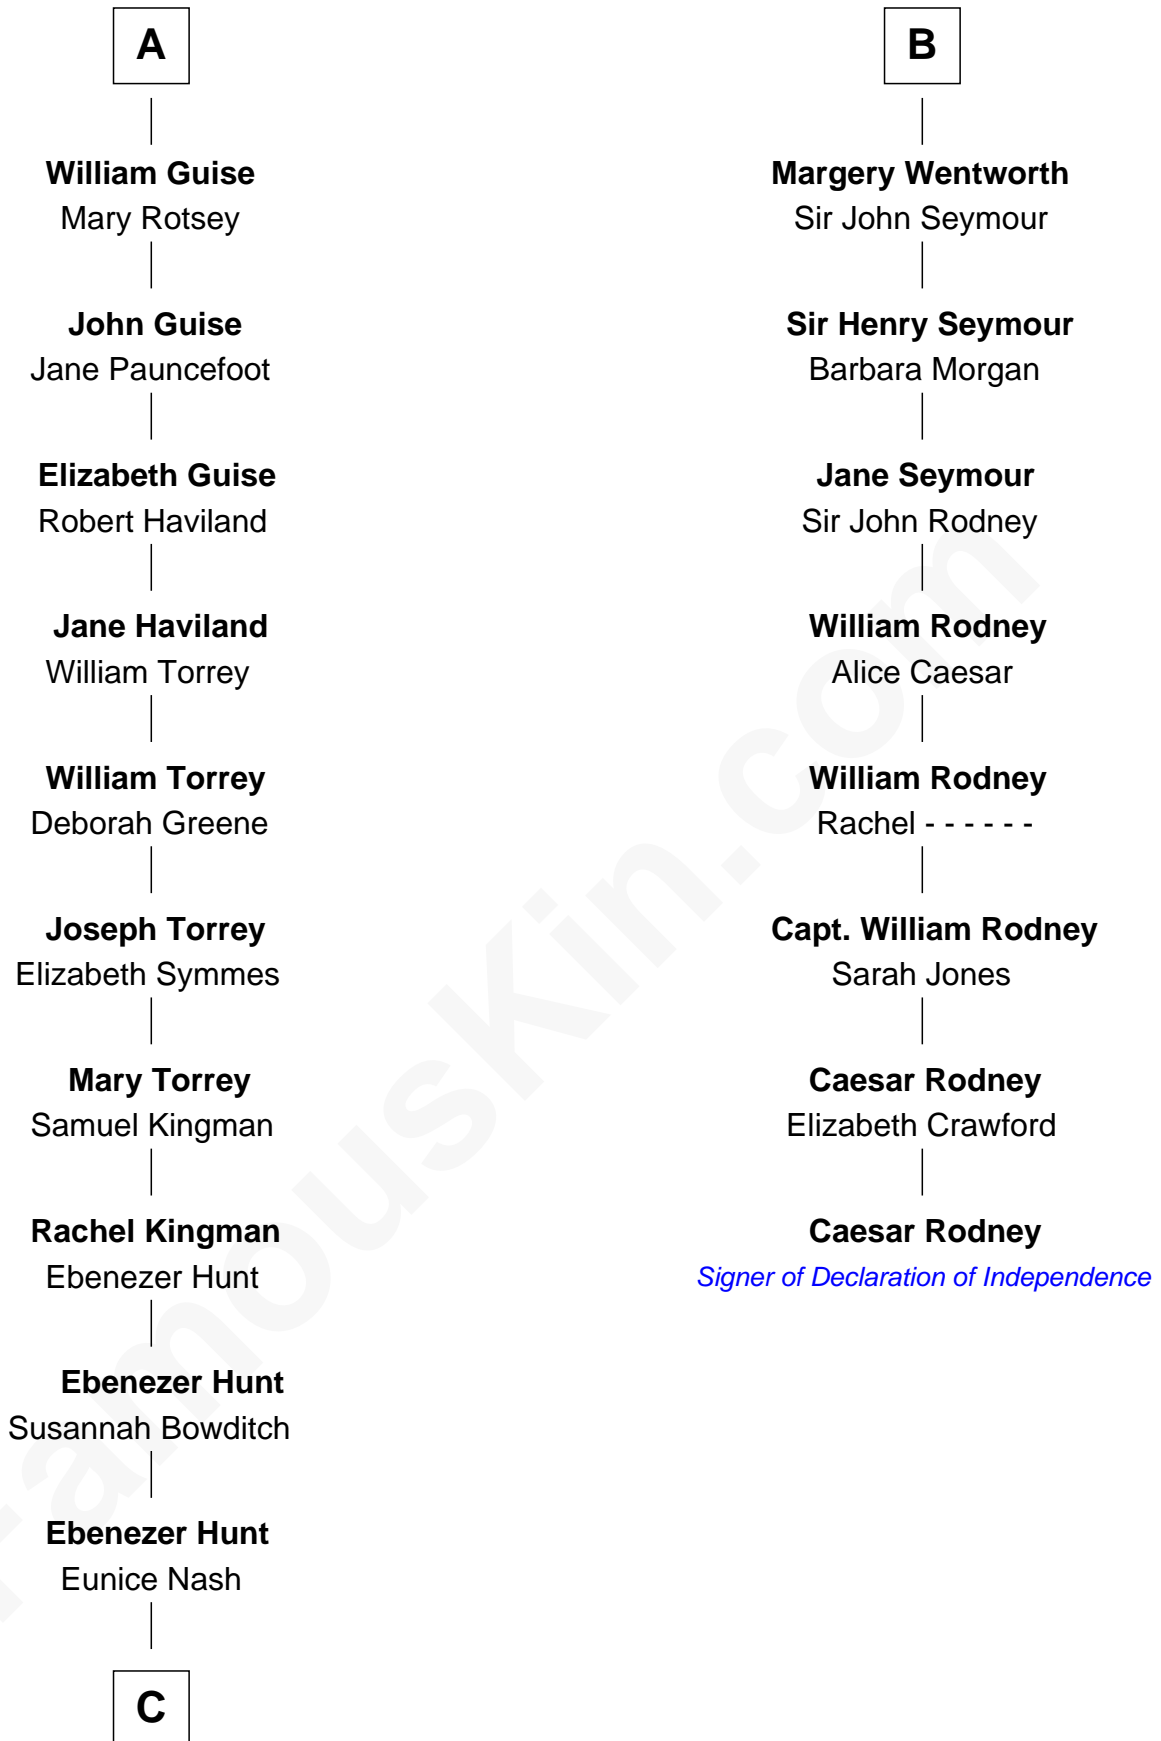

# FamousKin.com Relationship Chart of

**Linda Hunt**

*TV and Movie Actress*

14th cousin 7 times removed of

**Caesar Rodney**

*Signer of the Declaration of Independence*

**C**

Charles Edwin Hunt

Marcia E. Phillips

Charles Phillips Hunt

Ella Maria Read

Charles Edwin Hunt

Louise Phipps Davy

Raymond Davy Hunt

Elsie R. Doying

**Linda Hunt**