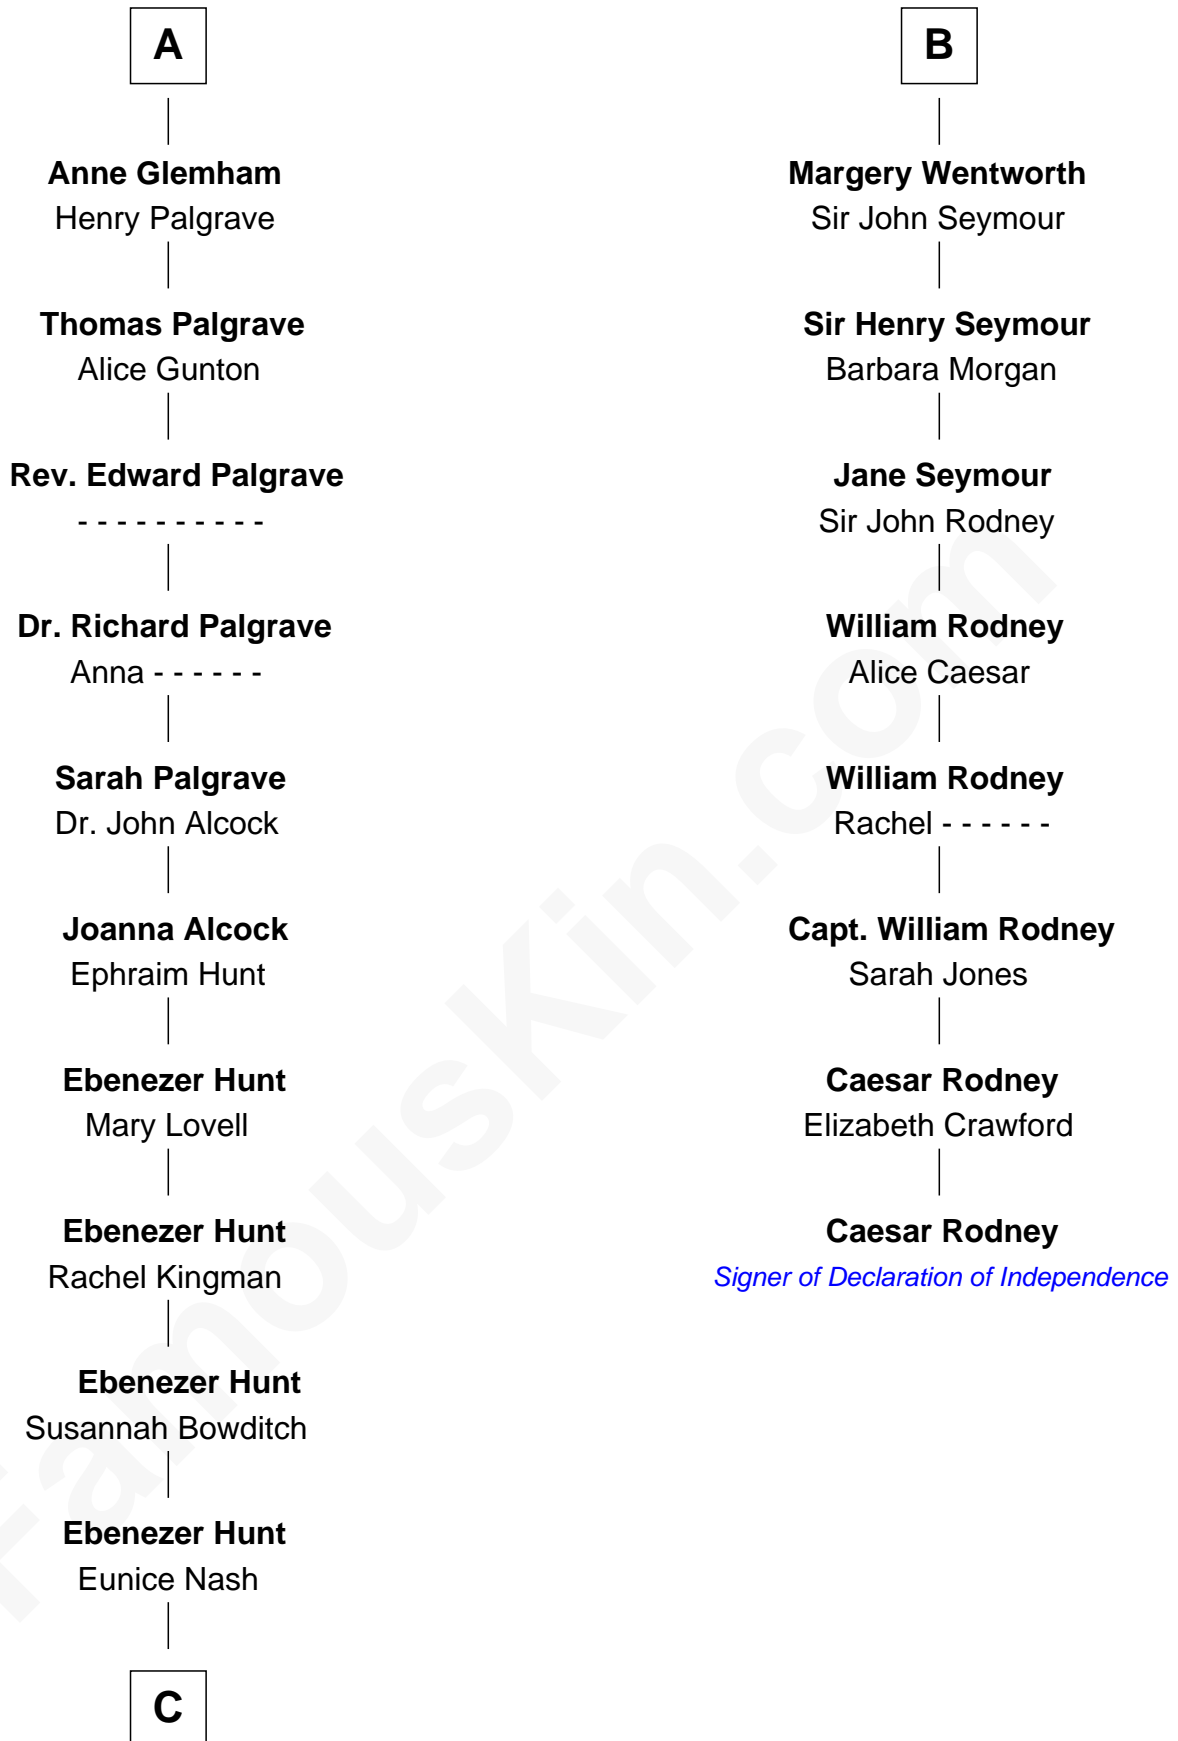

FamousKin.com Relationship Chart of

Linda Hunt

TV and Movie Actress

14th cousin 7 times removed of

Caesar Rodney

Signer of the Declaration of Independence

Edmund Plantagenet

Blanche of Artois

C

Charles Edwin Hunt

Marcia E. Phillips

Charles Phillips Hunt

Ella Maria Read

Charles Edwin Hunt

Louise Phipps Davy

Raymond Davy Hunt