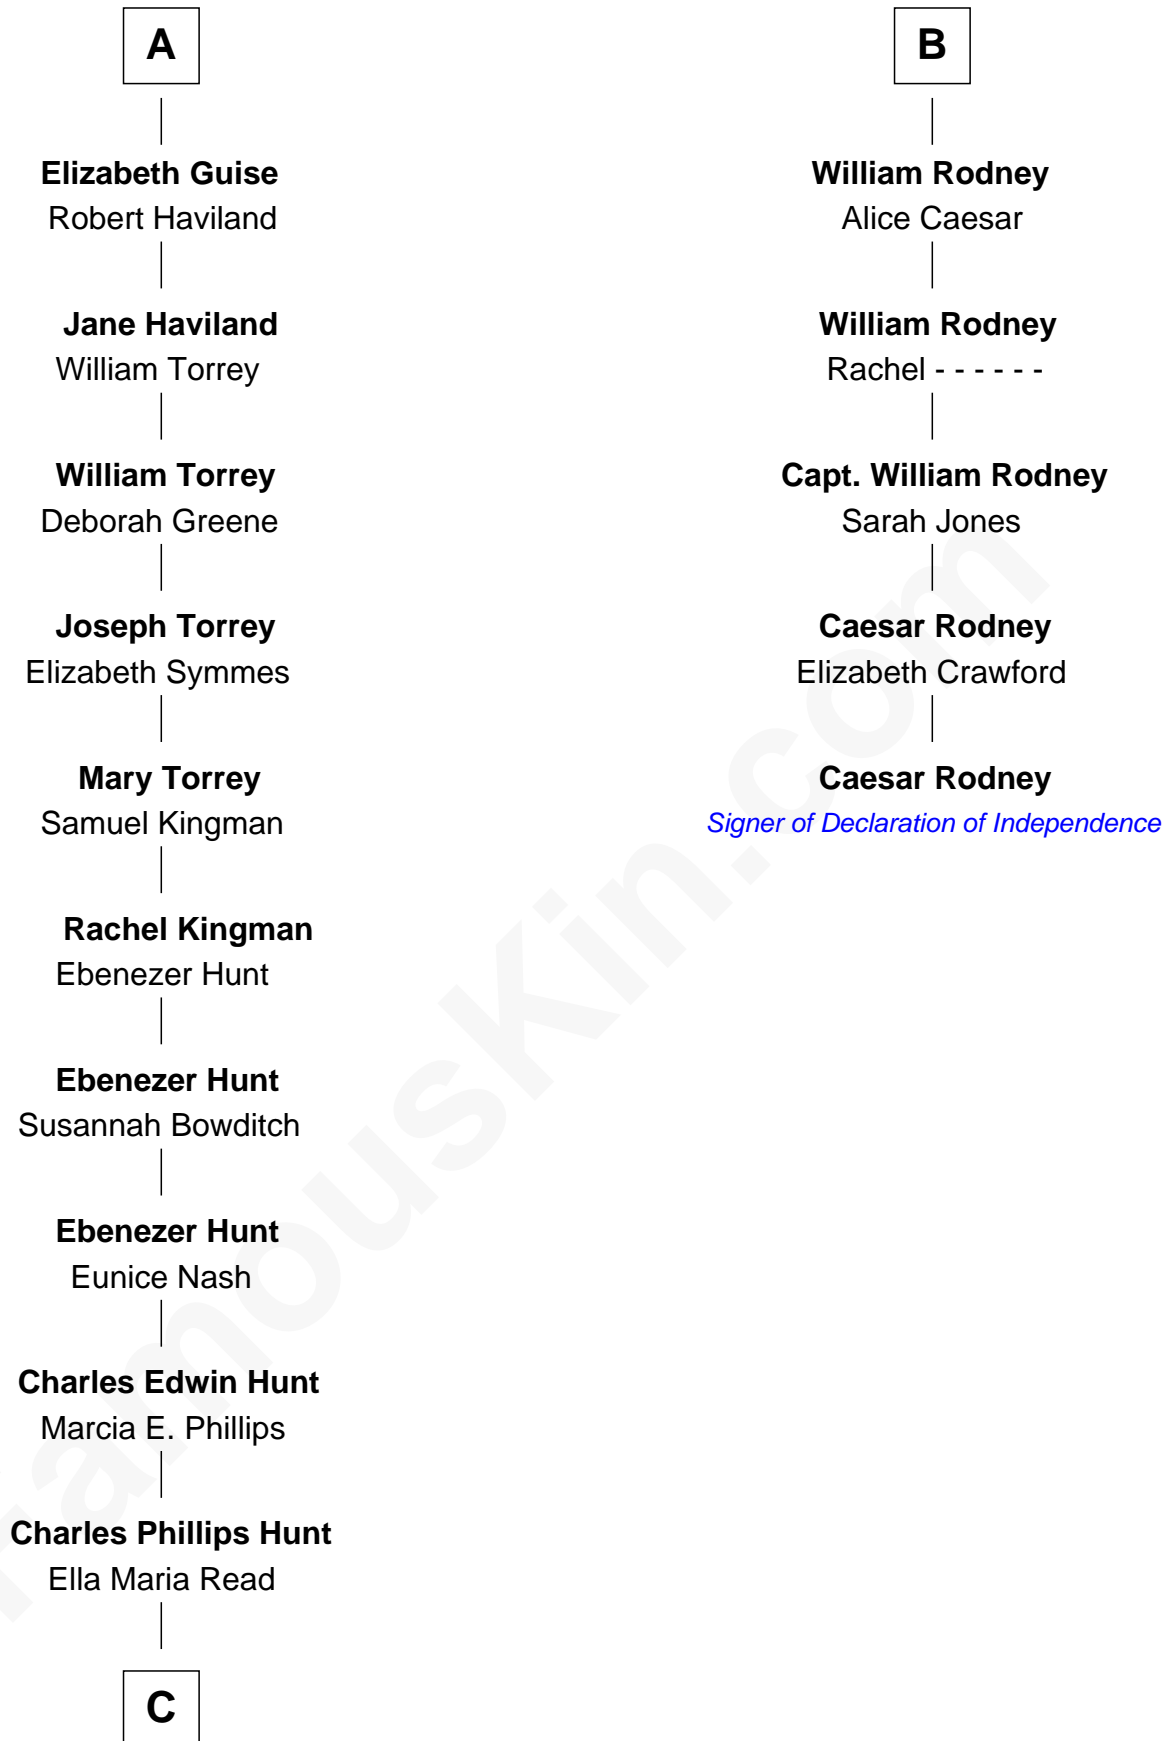

FamousKin.com Relationship Chart of

Linda Hunt

TV and Movie Actress

11th cousin 8 times removed of

Caesar Rodney

Signer of the Declaration of Independence

C

—
Charles Edwin Hunt

Louise Phipps Davy

—
Raymond Davy Hunt

Elsie R. Doying

—
Linda Hunt

TV and Movie Actress

FamousKin.com