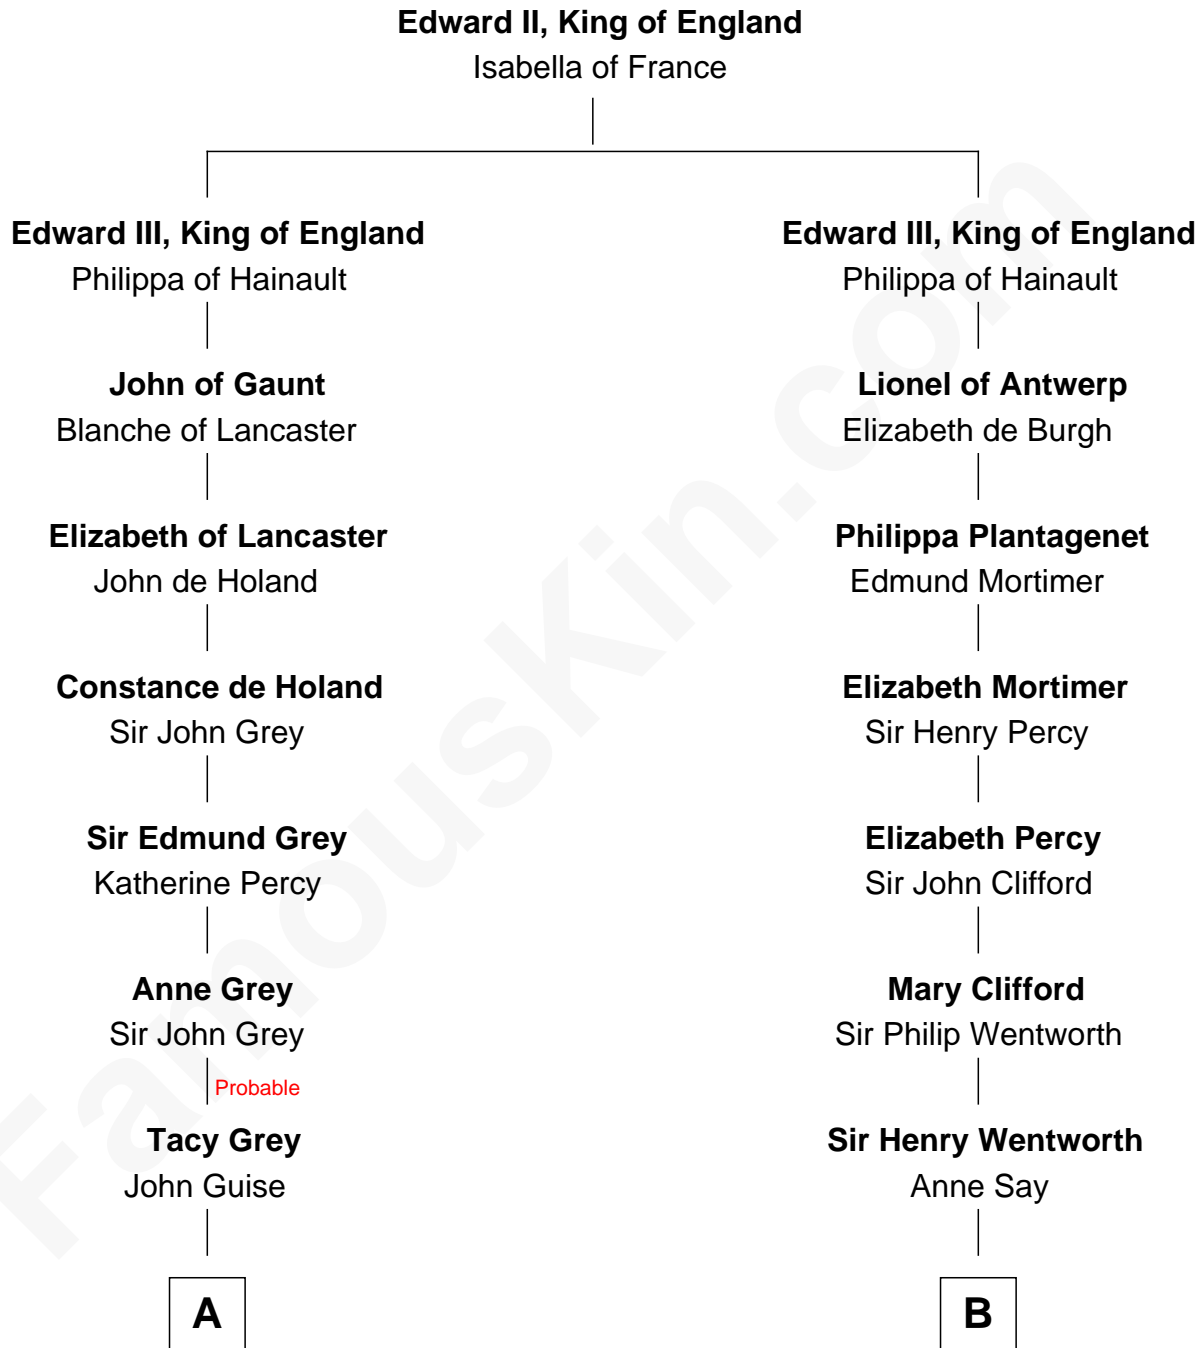

FamousKin.com Relationship Chart of

Linda Hunt

TV and Movie Actress

14th cousin 7 times removed of

Caesar Rodney

Signer of the Declaration of Independence

C

Charles Edwin Hunt