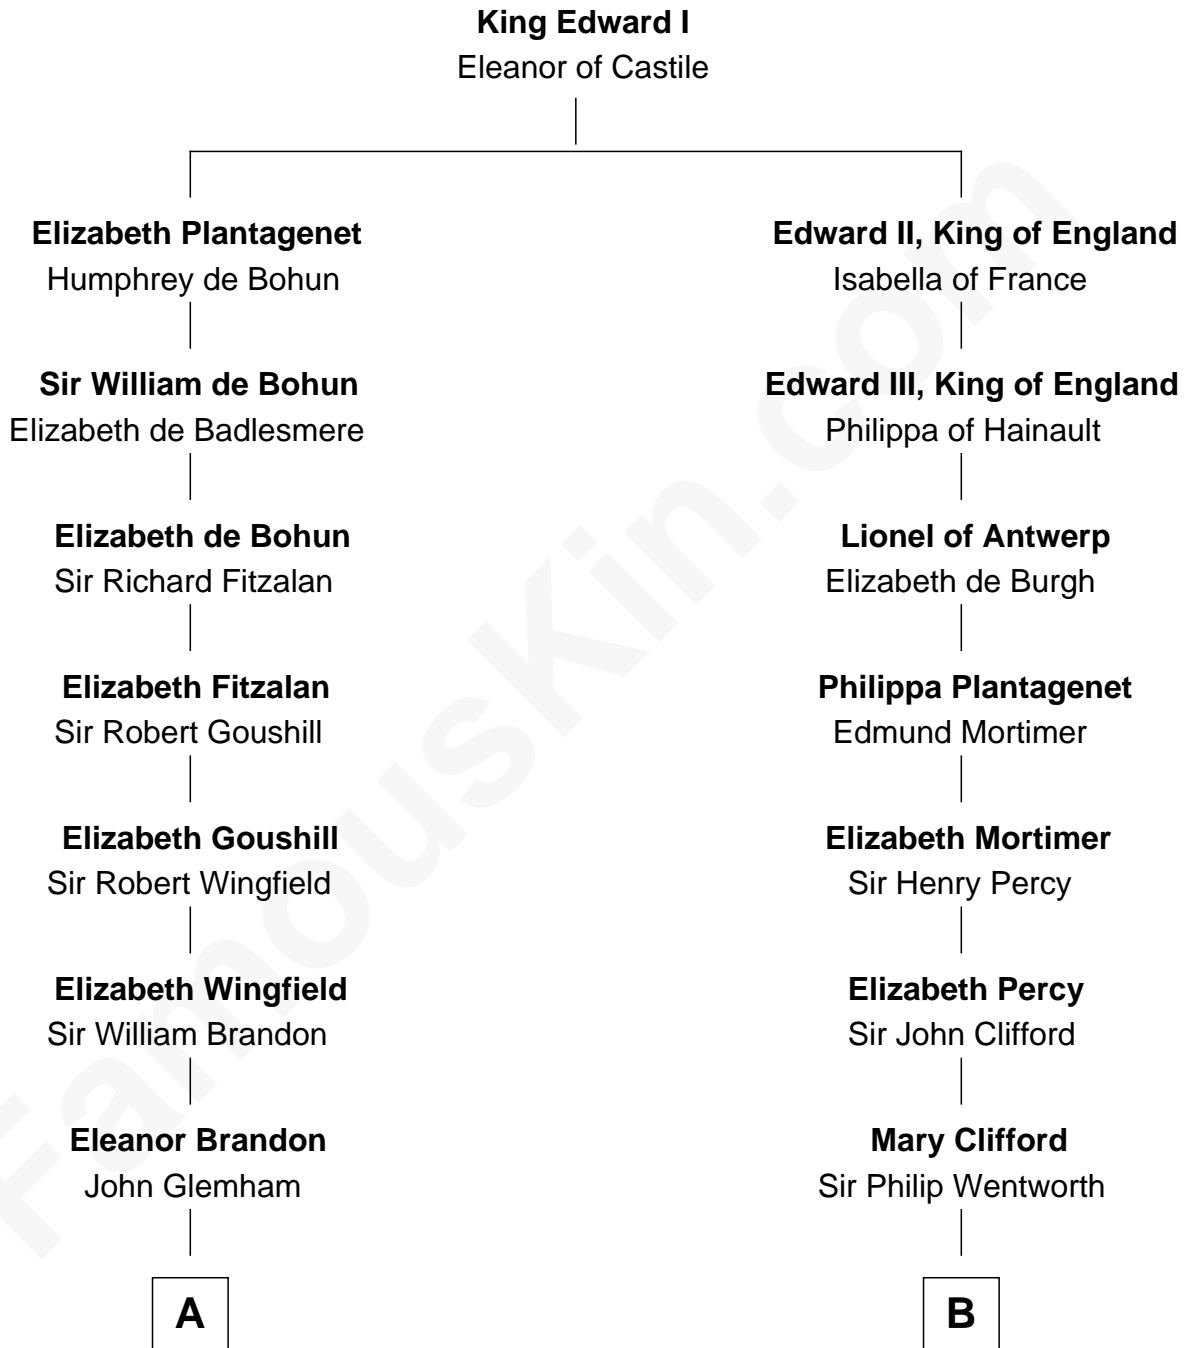

FamousKin.com Relationship Chart of

Linda Hunt

TV and Movie Actress

15th cousin 6 times removed of

Caesar Rodney

Signer of the Declaration of Independence

C

Charles Edwin Hunt