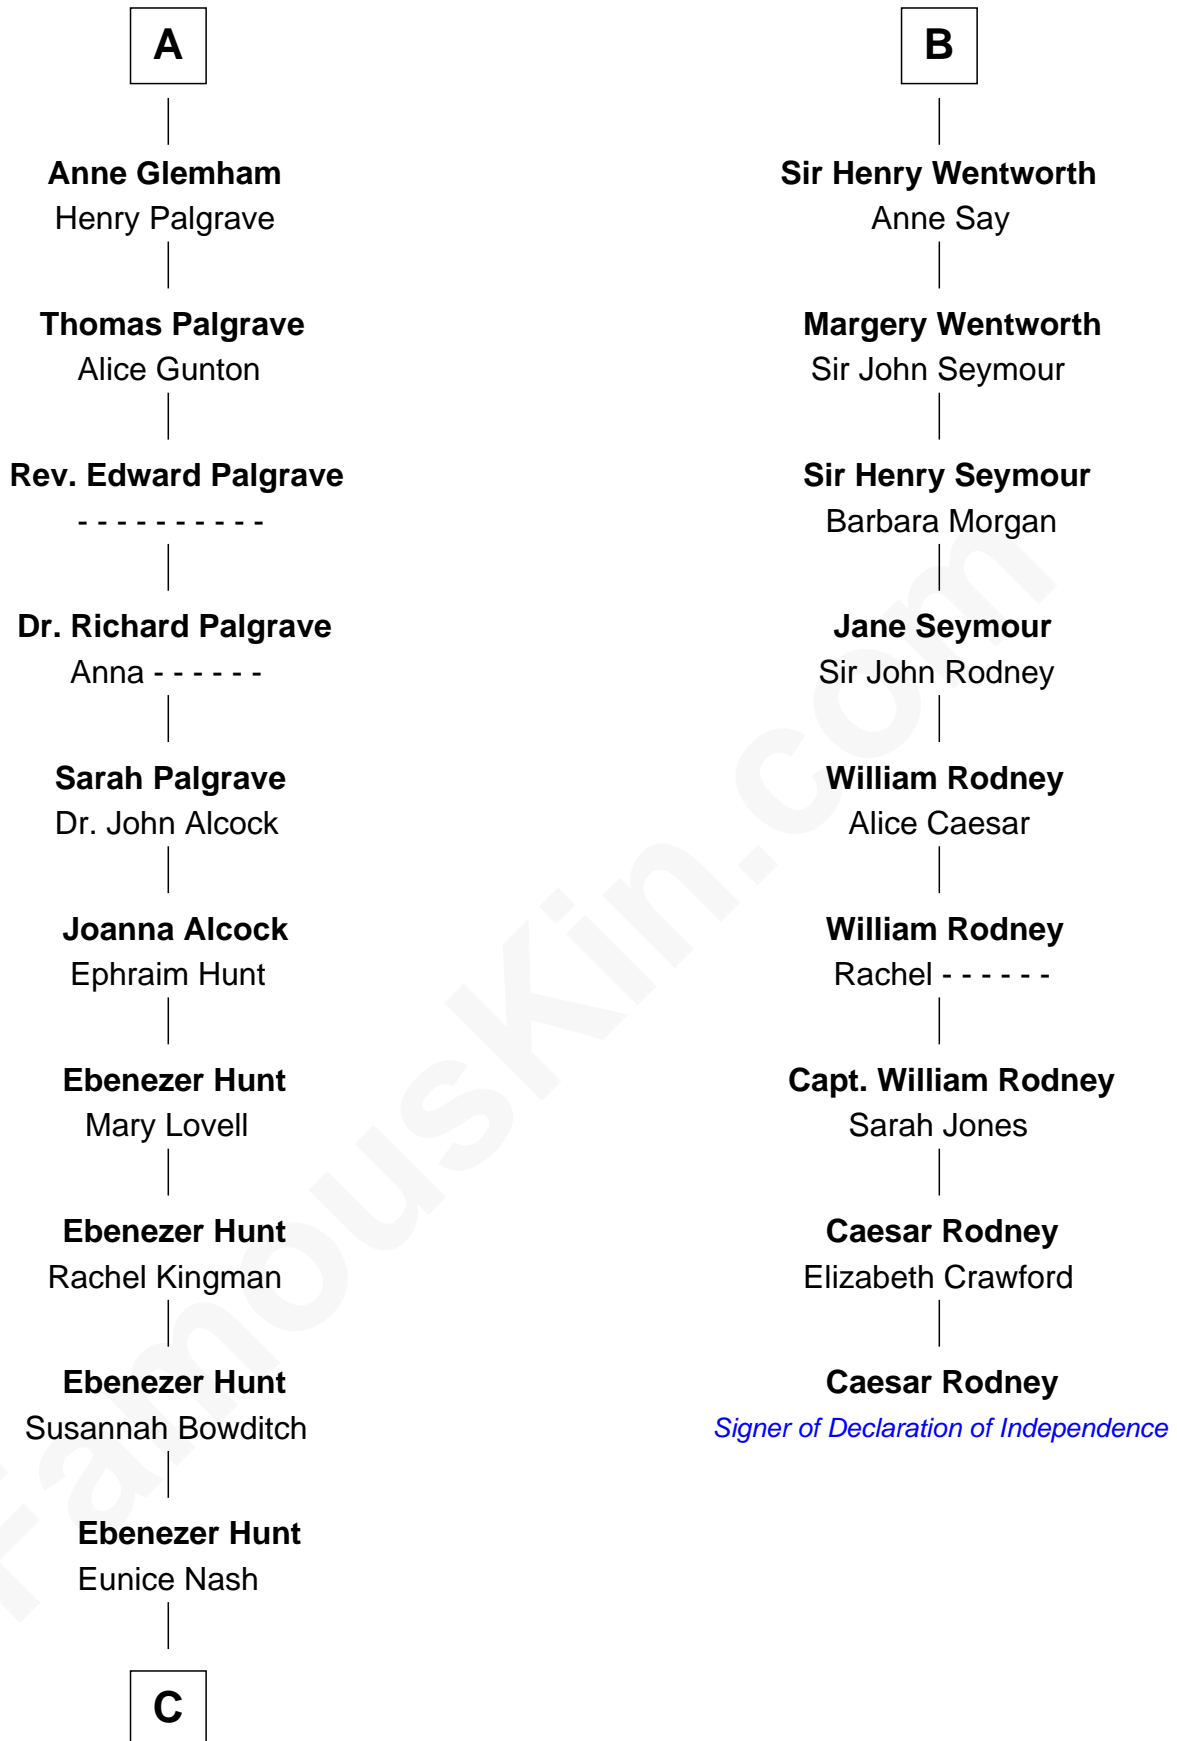

FamousKin.com Relationship Chart of

Linda Hunt

TV and Movie Actress

15th cousin 6 times removed of

Caesar Rodney

Signer of the Declaration of Independence

C

Charles Edwin Hunt

Marcia E. Phillips

Charles Phillips Hunt

Ella Maria Read

Charles Edwin Hunt

Louise Phipps Davy

Raymond Davy Hunt

Elsie R. Doying

Linda Hunt