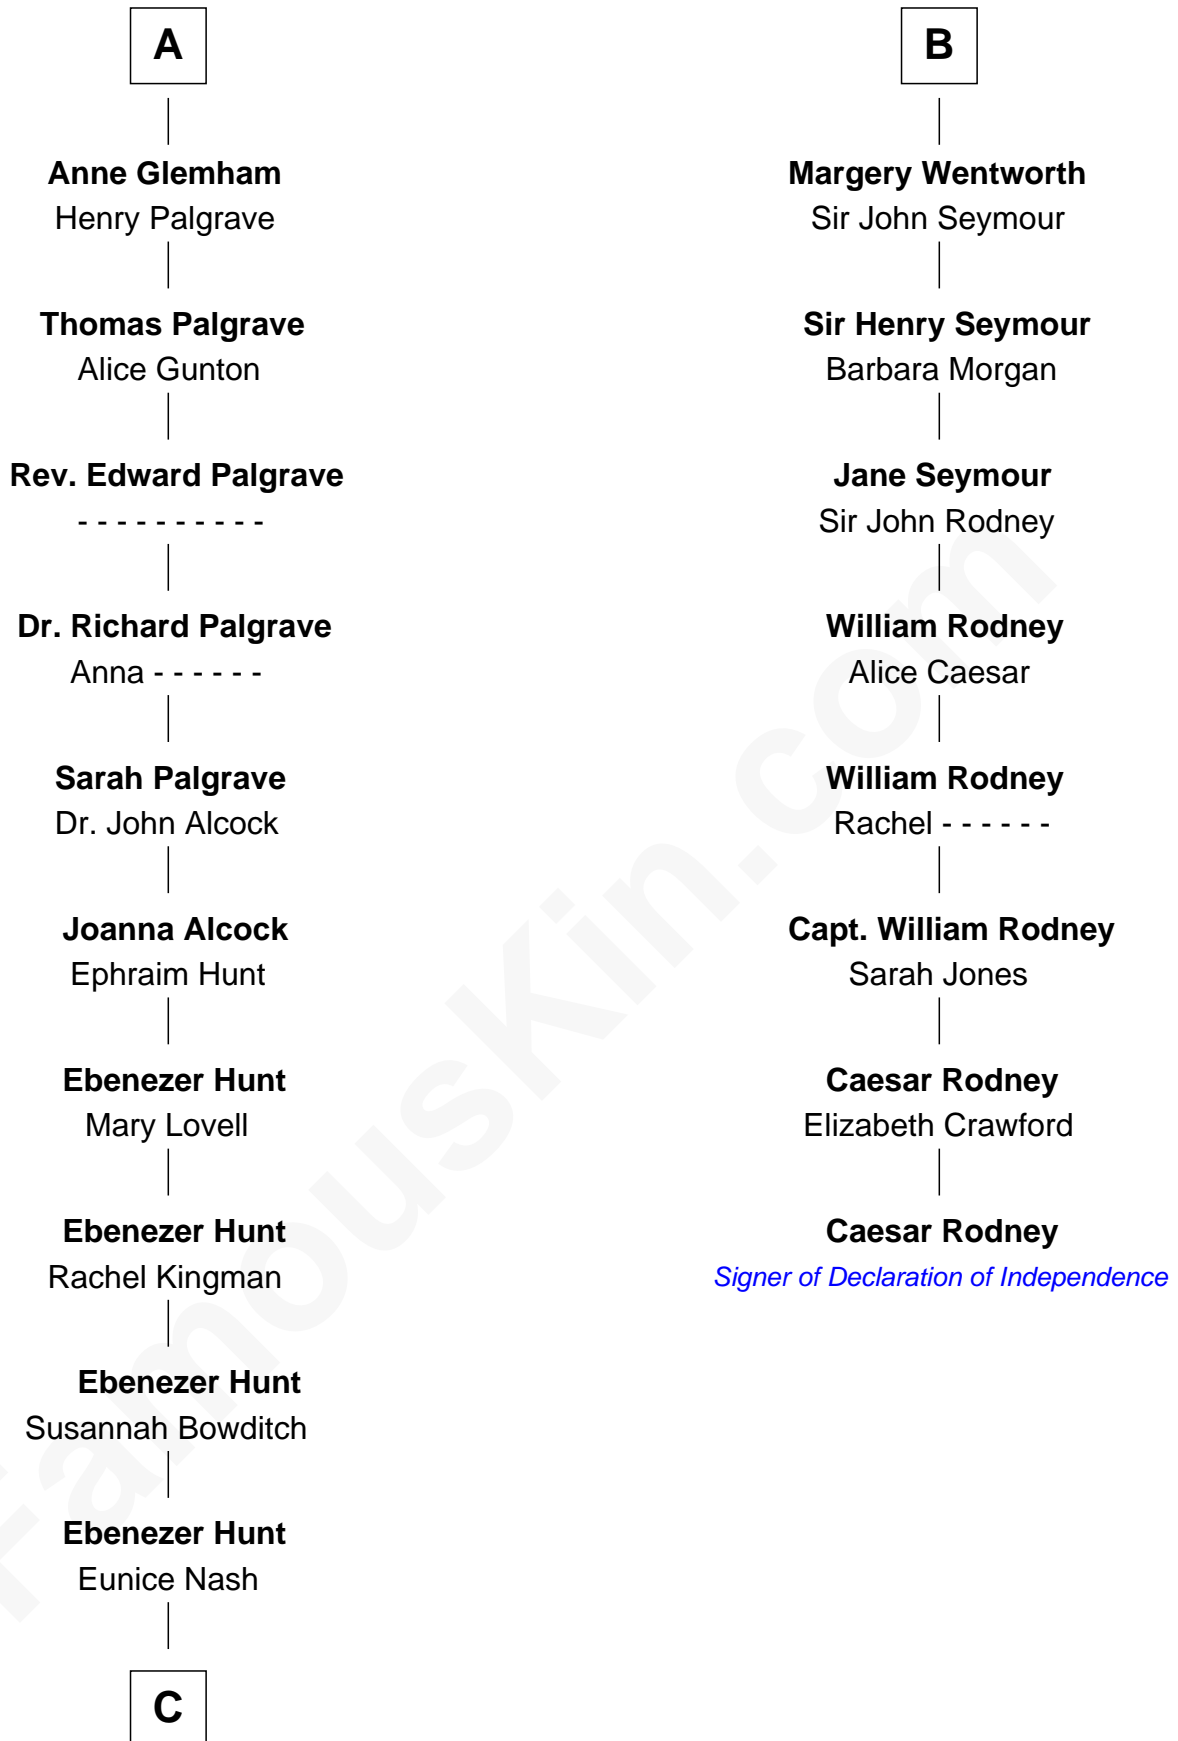

FamousKin.com Relationship Chart of

Linda Hunt

TV and Movie Actress

14th cousin 7 times removed of

Caesar Rodney

Signer of the Declaration of Independence

Sir Patrick de Chaworth

Isabella de Beauchamp

C

Charles Edwin Hunt

Marcia E. Phillips

Charles Phillips Hunt

Ella Maria Read

Charles Edwin Hunt

Louise Phipps Davy

Raymond Davy Hunt