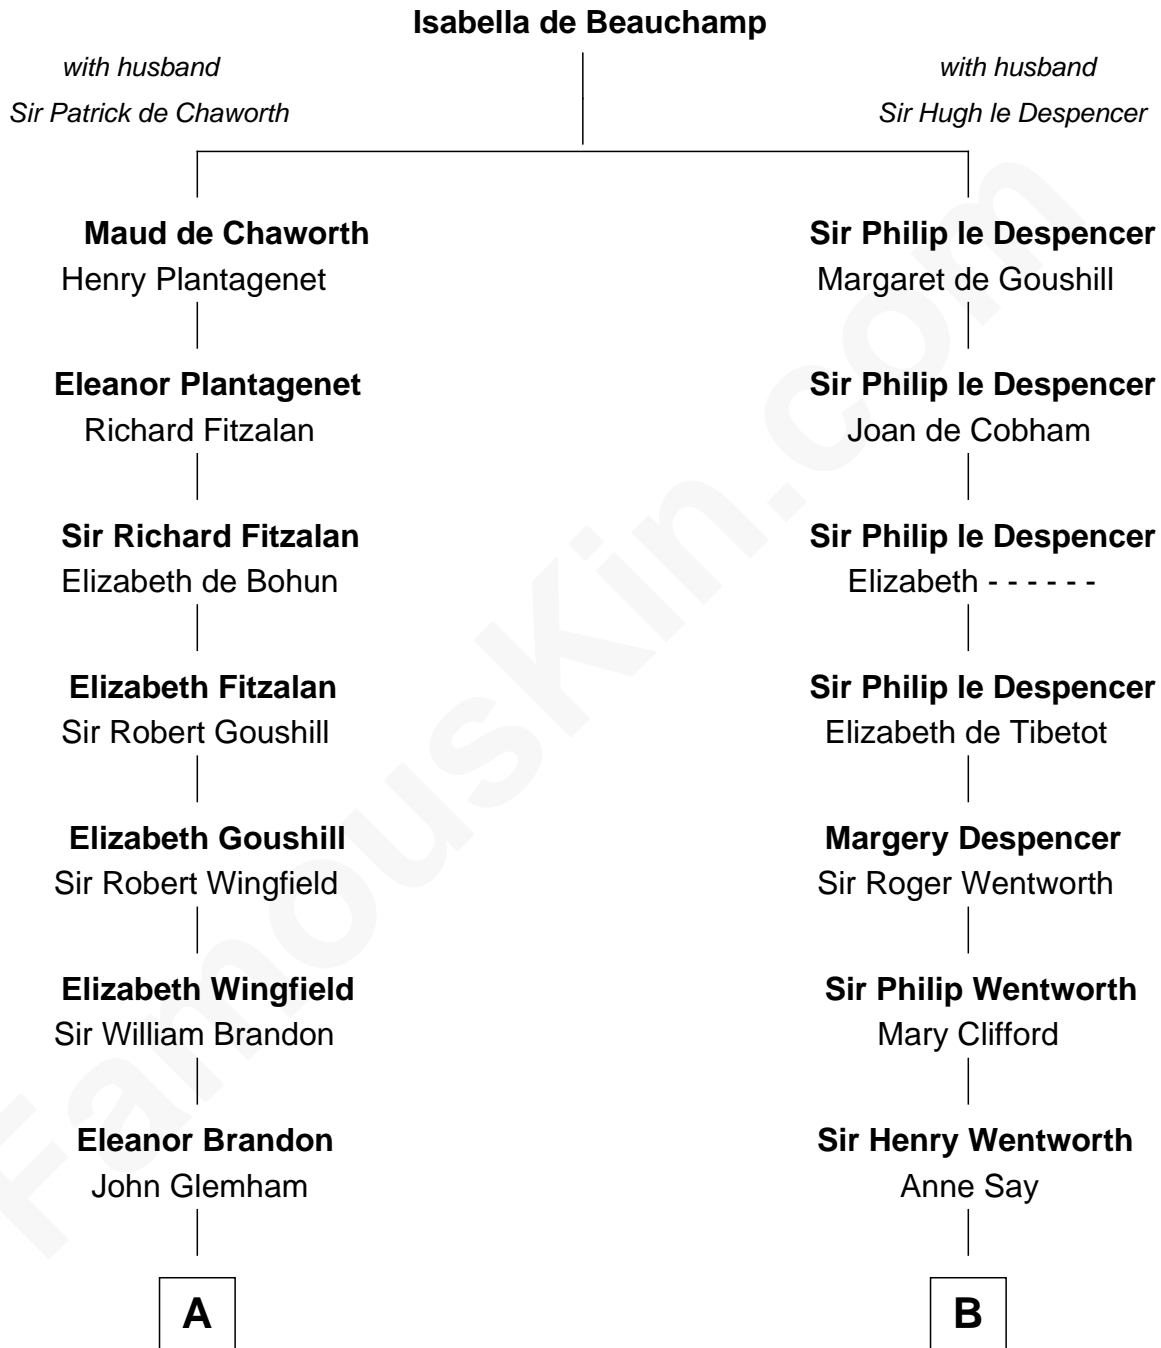

# FamousKin.com Relationship Chart of

**Linda Hunt**

*TV and Movie Actress*

14th cousin 7 times removed of

**Caesar Rodney**

*Signer of the Declaration of Independence*

**C**

**Charles Edwin Hunt**

Marcia E. Phillips

**Charles Phillips Hunt**

Ella Maria Read

**Charles Edwin Hunt**

Louise Phipps Davy

**Raymond Davy Hunt**

Elsie R. Doying

**Linda Hunt**