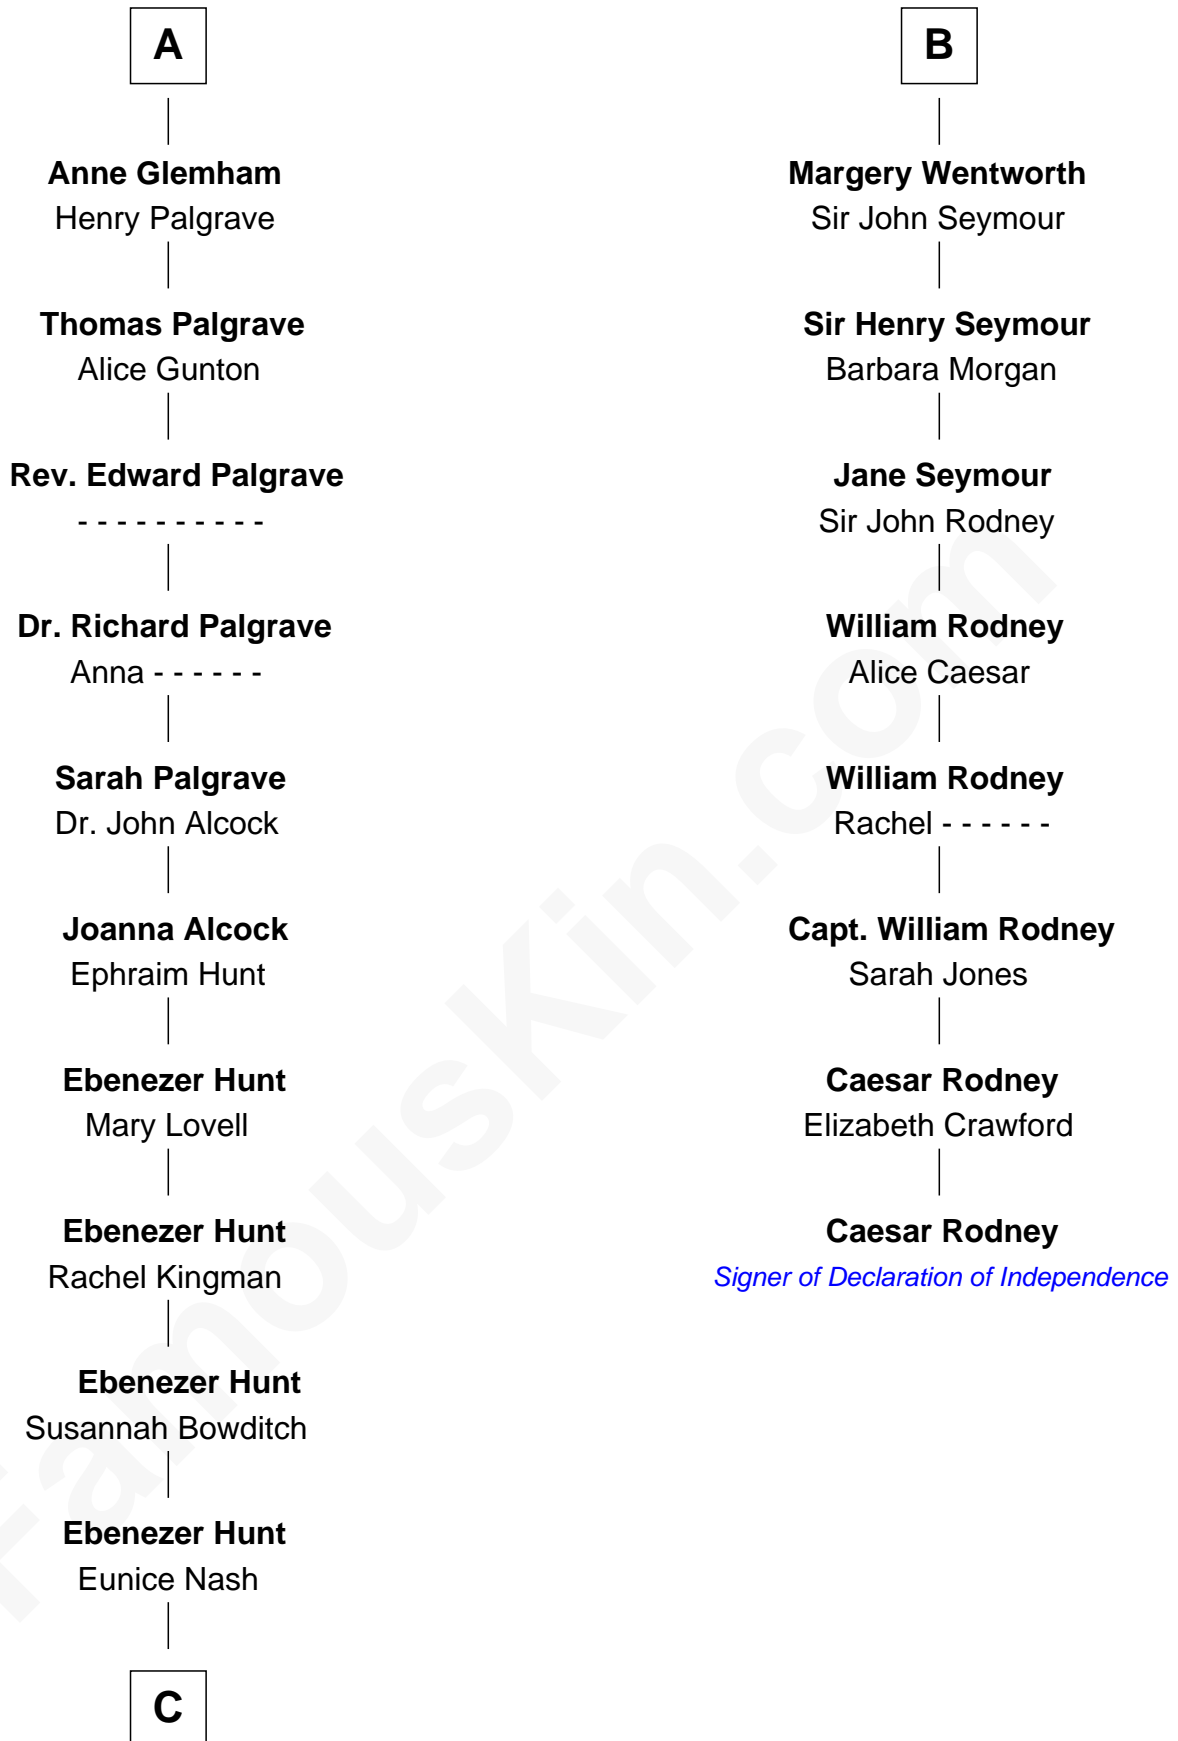

# FamousKin.com Relationship Chart of

**Linda Hunt**

*TV and Movie Actress*

14th cousin 7 times removed of

**Caesar Rodney**

*Signer of the Declaration of Independence*

**C**

**Charles Edwin Hunt**

Marcia E. Phillips

**Charles Phillips Hunt**

Ella Maria Read

**Charles Edwin Hunt**

Louise Phipps Davy

**Raymond Davy Hunt**

Elsie R. Doying

**Linda Hunt**