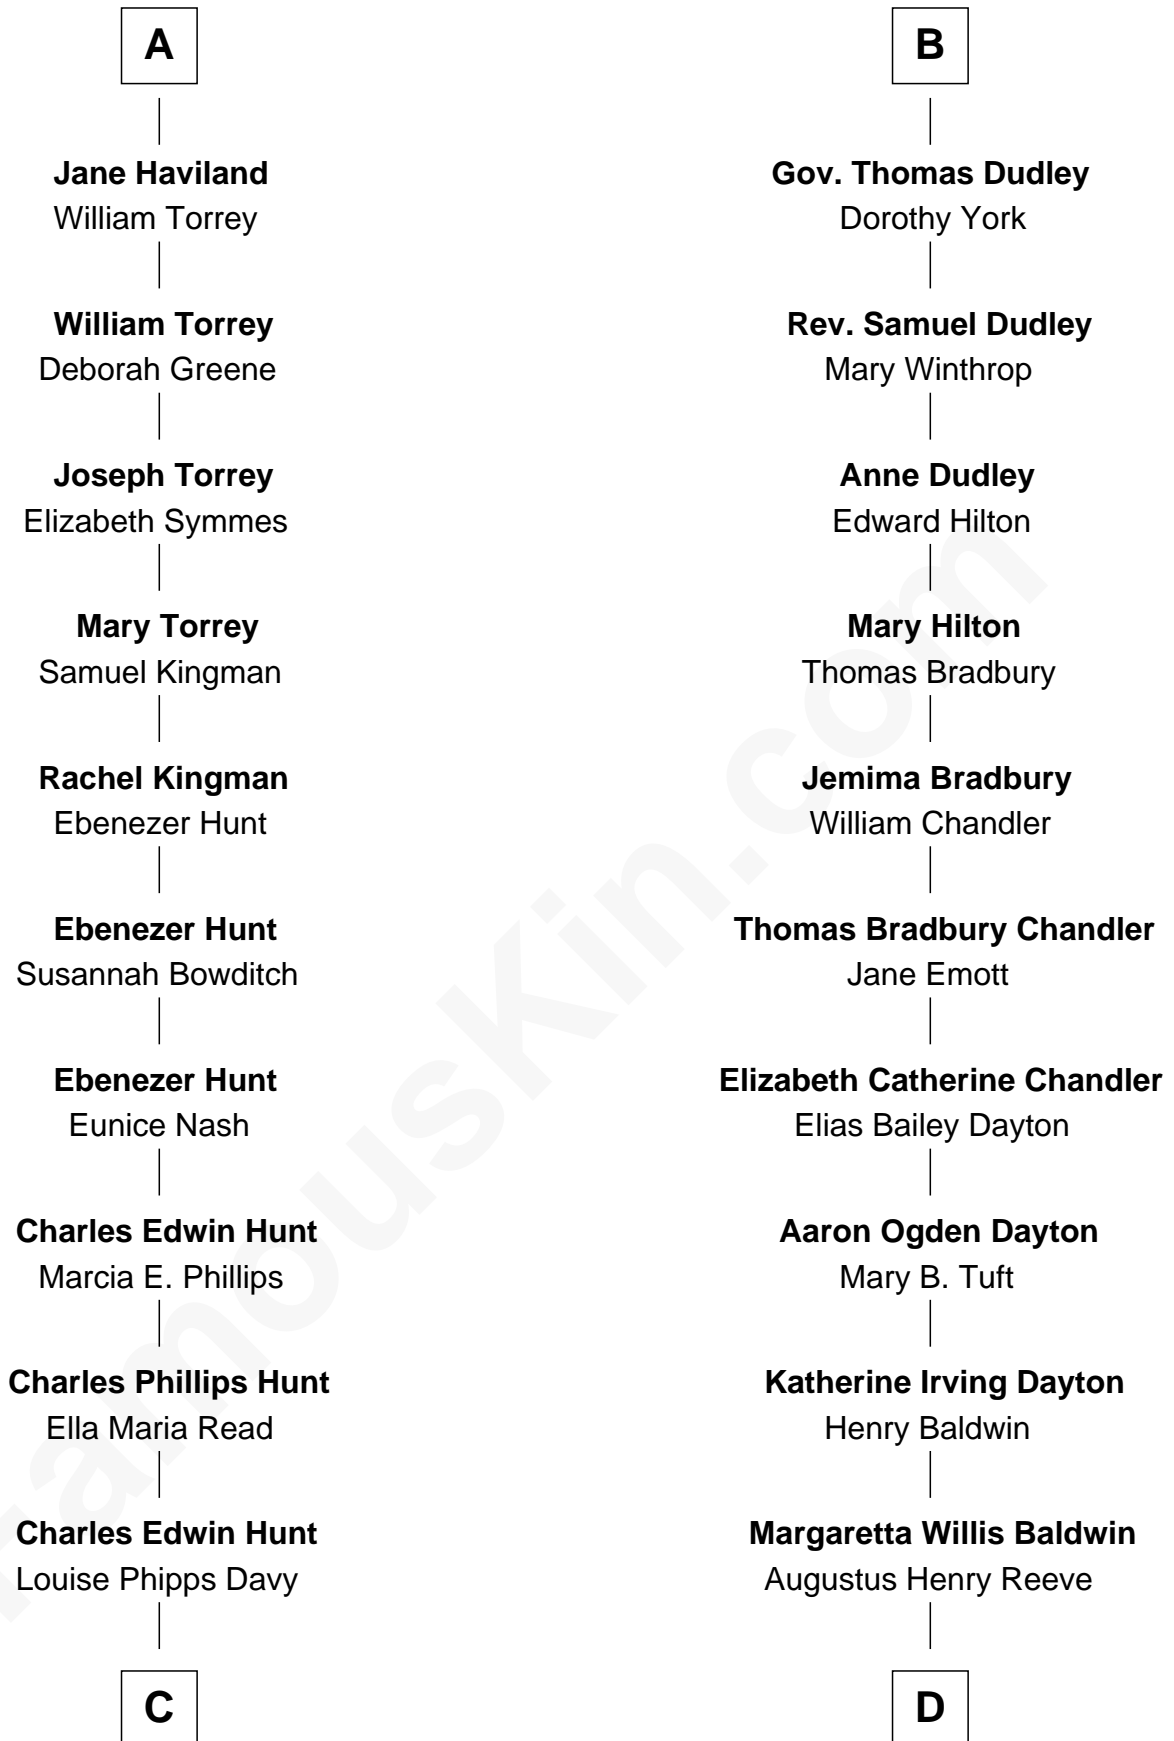

FamousKin.com Relationship Chart of

Linda Hunt

TV and Movie Actress

18th cousin 1 time removed of

Christopher Reeve

Movie Actor

Sir Reynold Grey

Margaret de Ros

Sir John Grey
Constance de Holand

Sir Edmund Grey
Katherine Percy

Anne Grey
Sir John Grey

Probable

Tacy Grey
John Guise

William Guise
Mary Rotsey

John Guise
Jane Pauncefoot

Elizabeth Guise
Robert Haviland

A

Margaret Grey
Sir William Bonville

William Bonville
Elizabeth Harington

William Bonville
Katherine Neville

Cecily Bonville
Thomas Grey

Cecily Grey
Sir John Sutton

Sir Henry Dudley
----- Ashton

Probable

Roger Dudley
Susanna Thorne

B

FamousKin.com