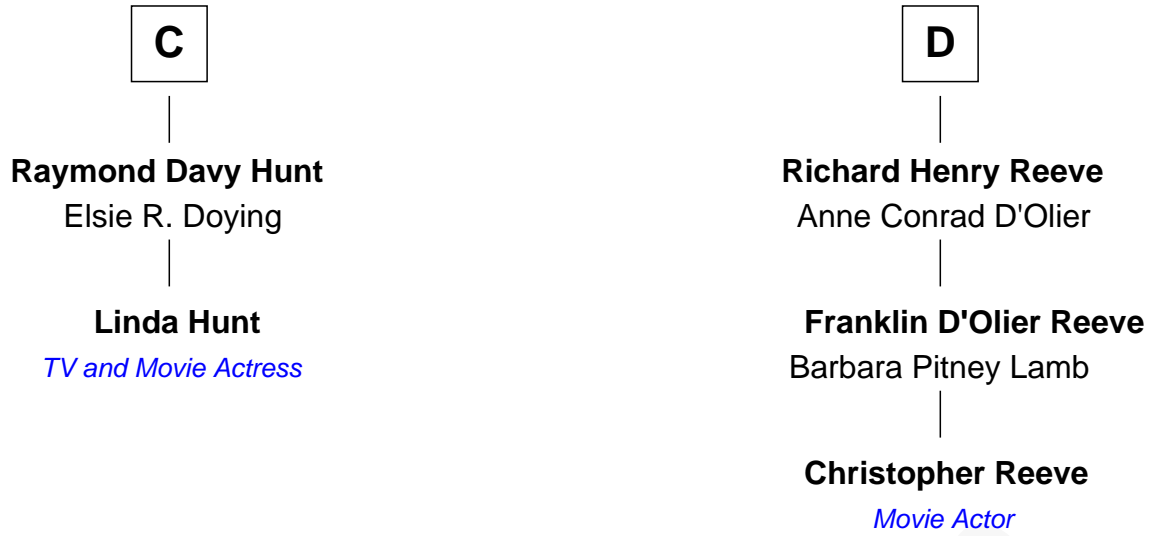

FamousKin.com