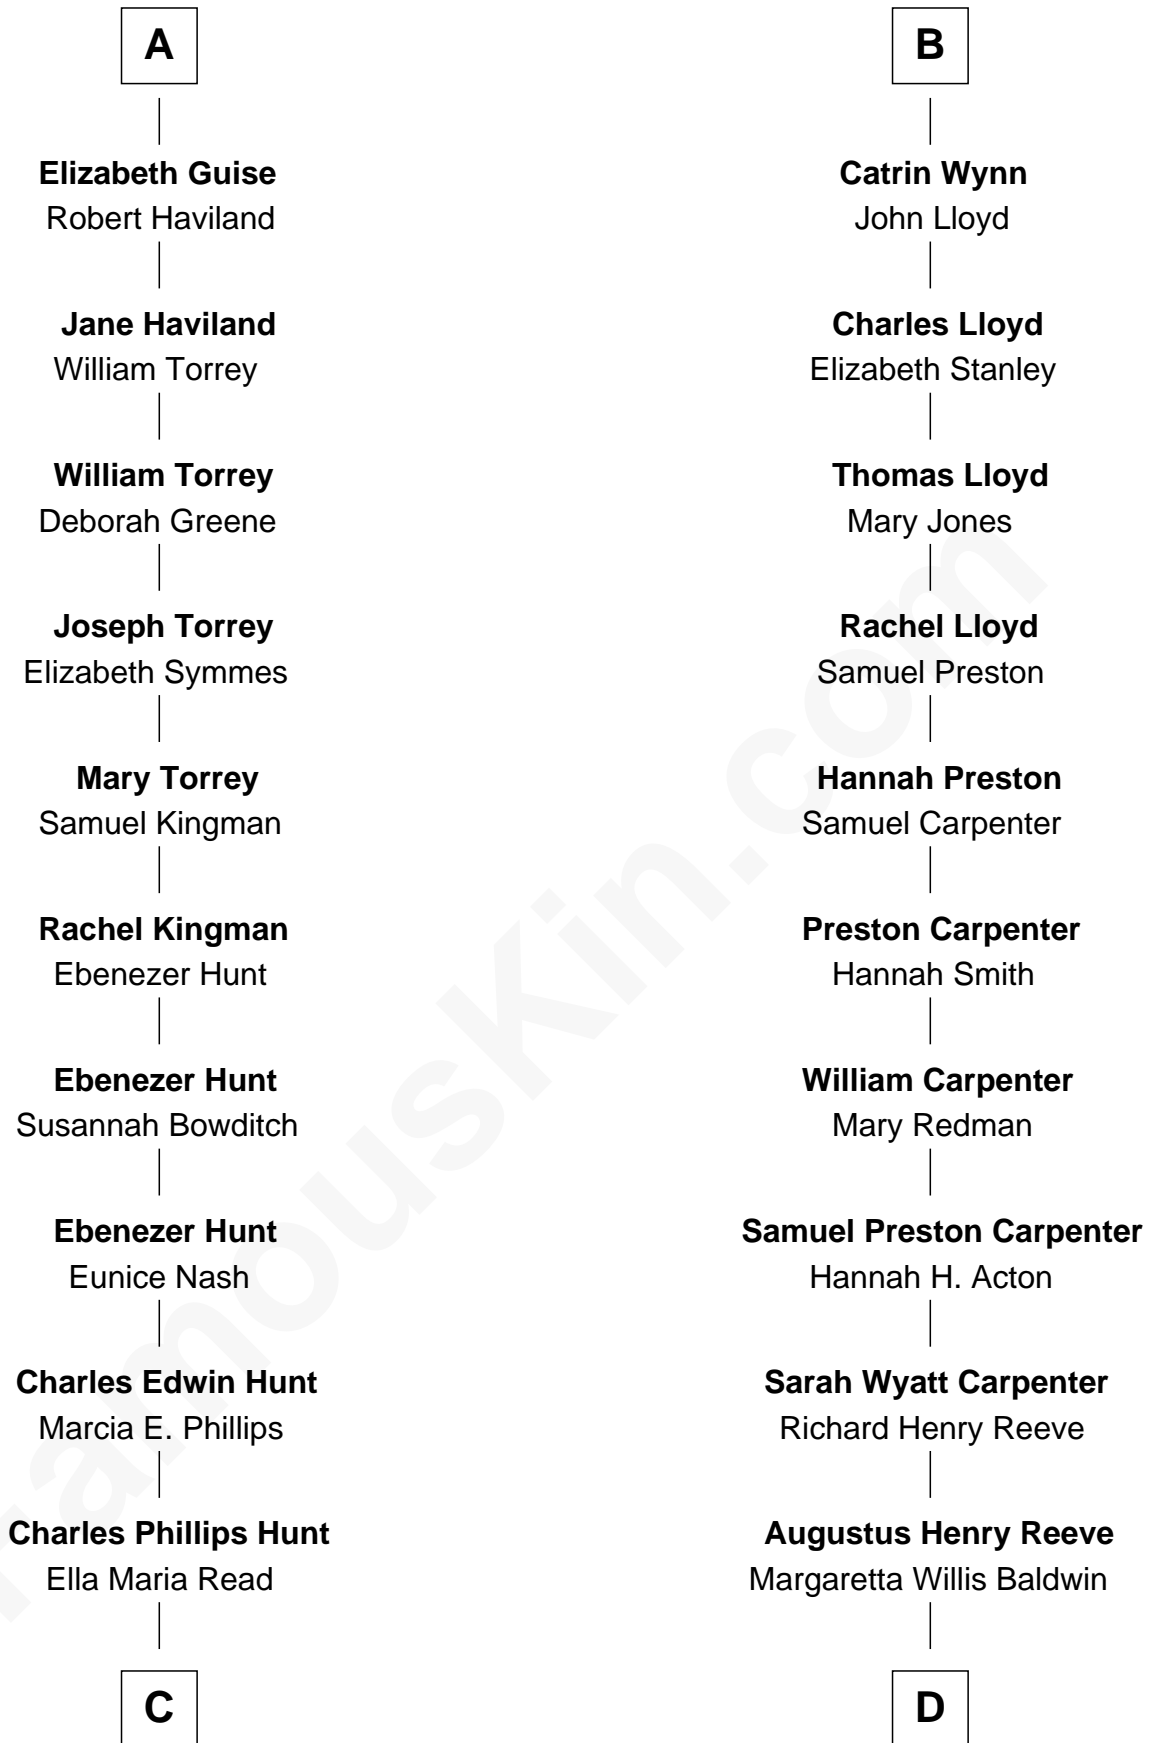

Probable

Tacy Grey

John Guise

William Guise

Mary Rotsey

John Guise

Jane Pauncefoot

A

Henry IV, King of England

Mary de Bohun

Humphrey Plantagenet

Antigone Plantagenet

Henry Grey

Elizabeth Grey

Sir Roger Kynaston

Humphrey Kynaston

Elsbeth ferch Maredudd

Margaret Kynaston

John ap Ieuan ab Owain

Humphrey Wynn

Mawd ferch Oliver

B

C

Charles Edwin Hunt