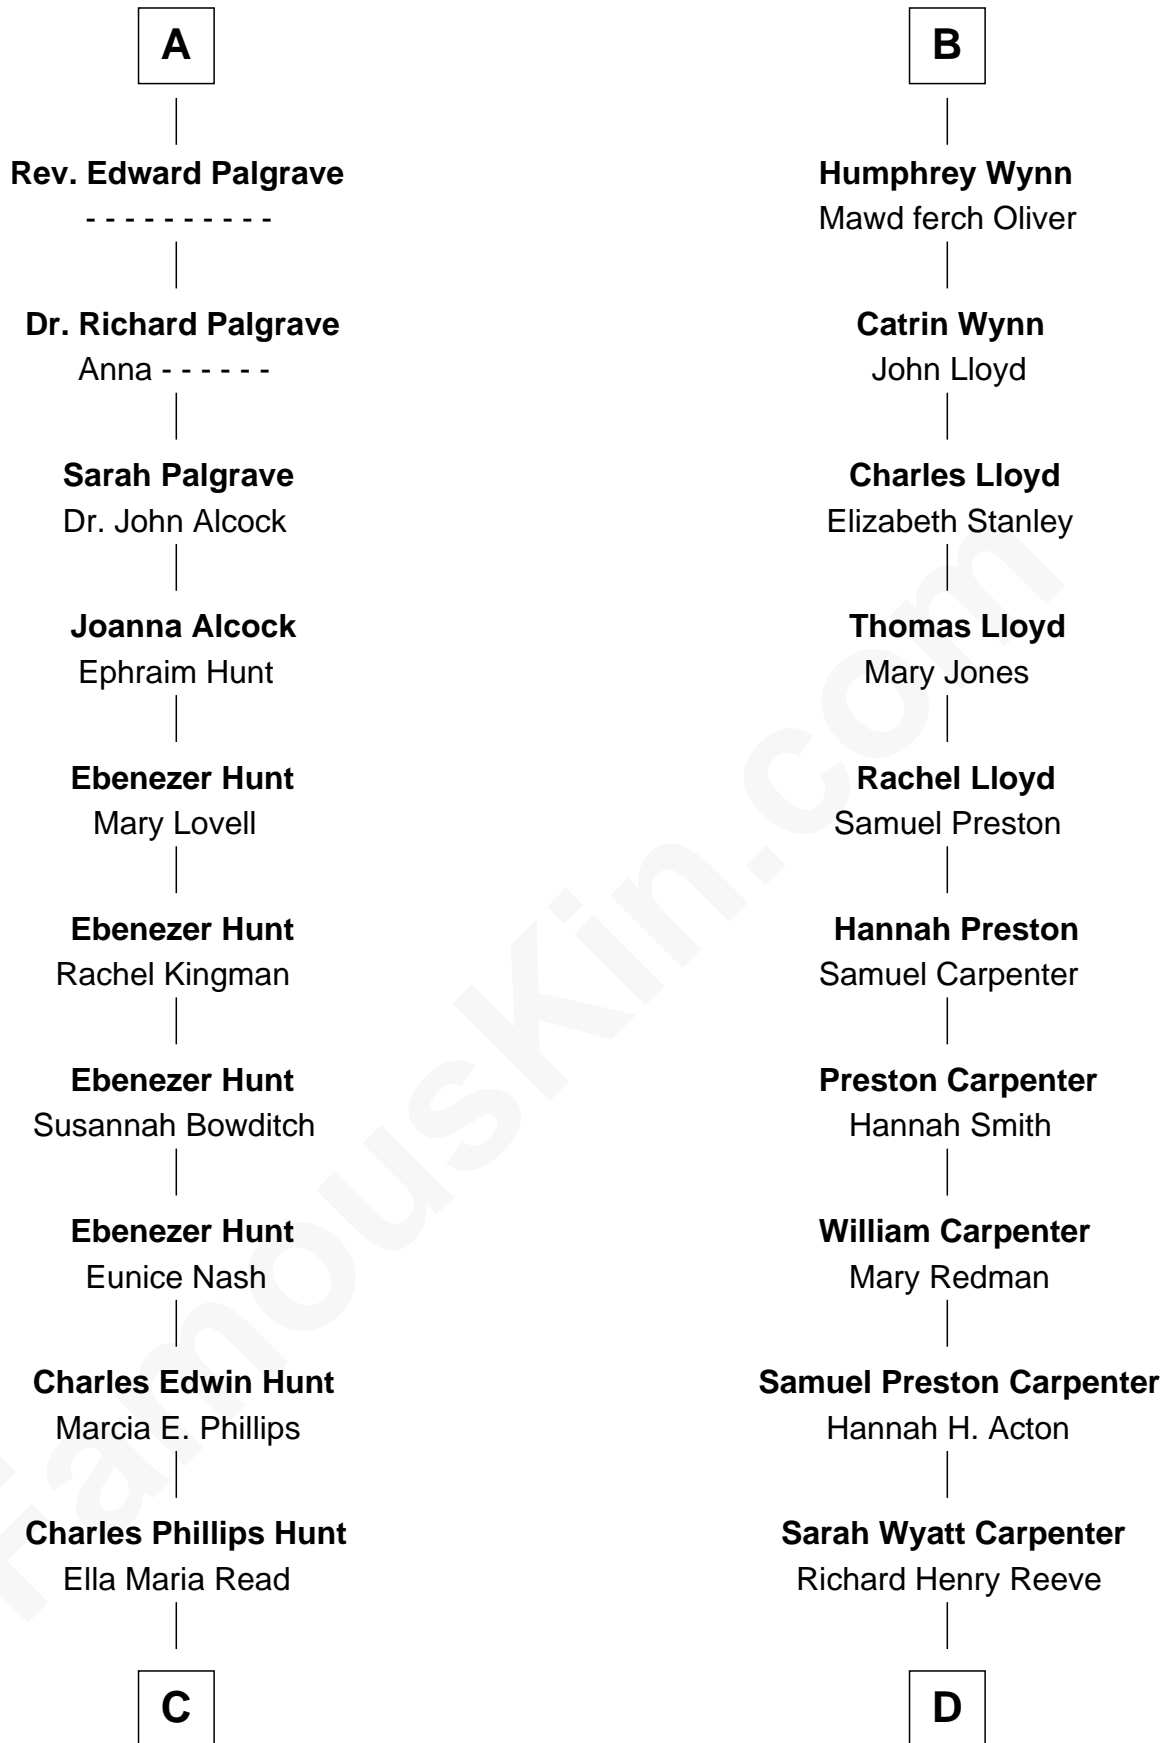

FamousKin.com Relationship Chart of

Linda Hunt

TV and Movie Actress

19th cousin 1 time removed of

Christopher Reeve

Movie Actor

Richard Fitzalan
Eleanor Plantagenet

C