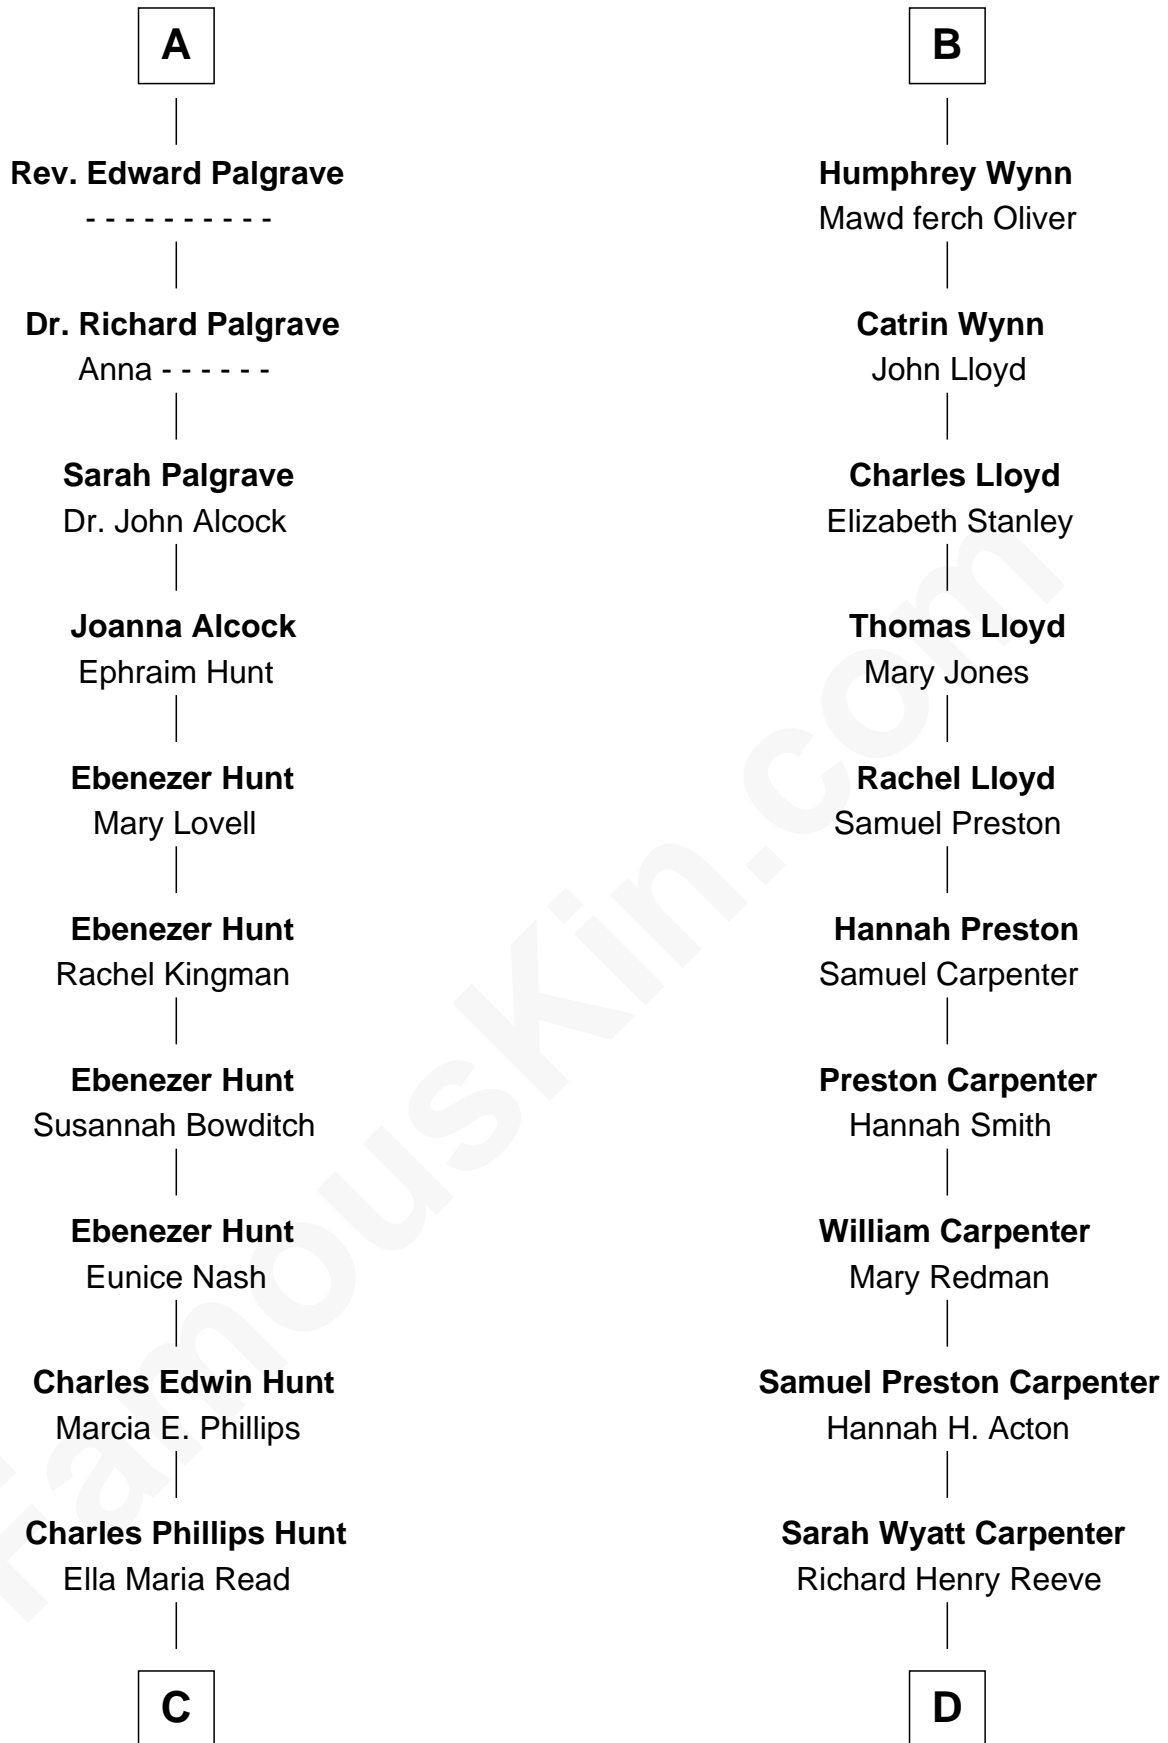

FamousKin.com Relationship Chart of

Linda Hunt

TV and Movie Actress

19th cousin 1 time removed of

Christopher Reeve

Movie Actor

Sir William de Bohun
Elizabeth de Badlesmere

C