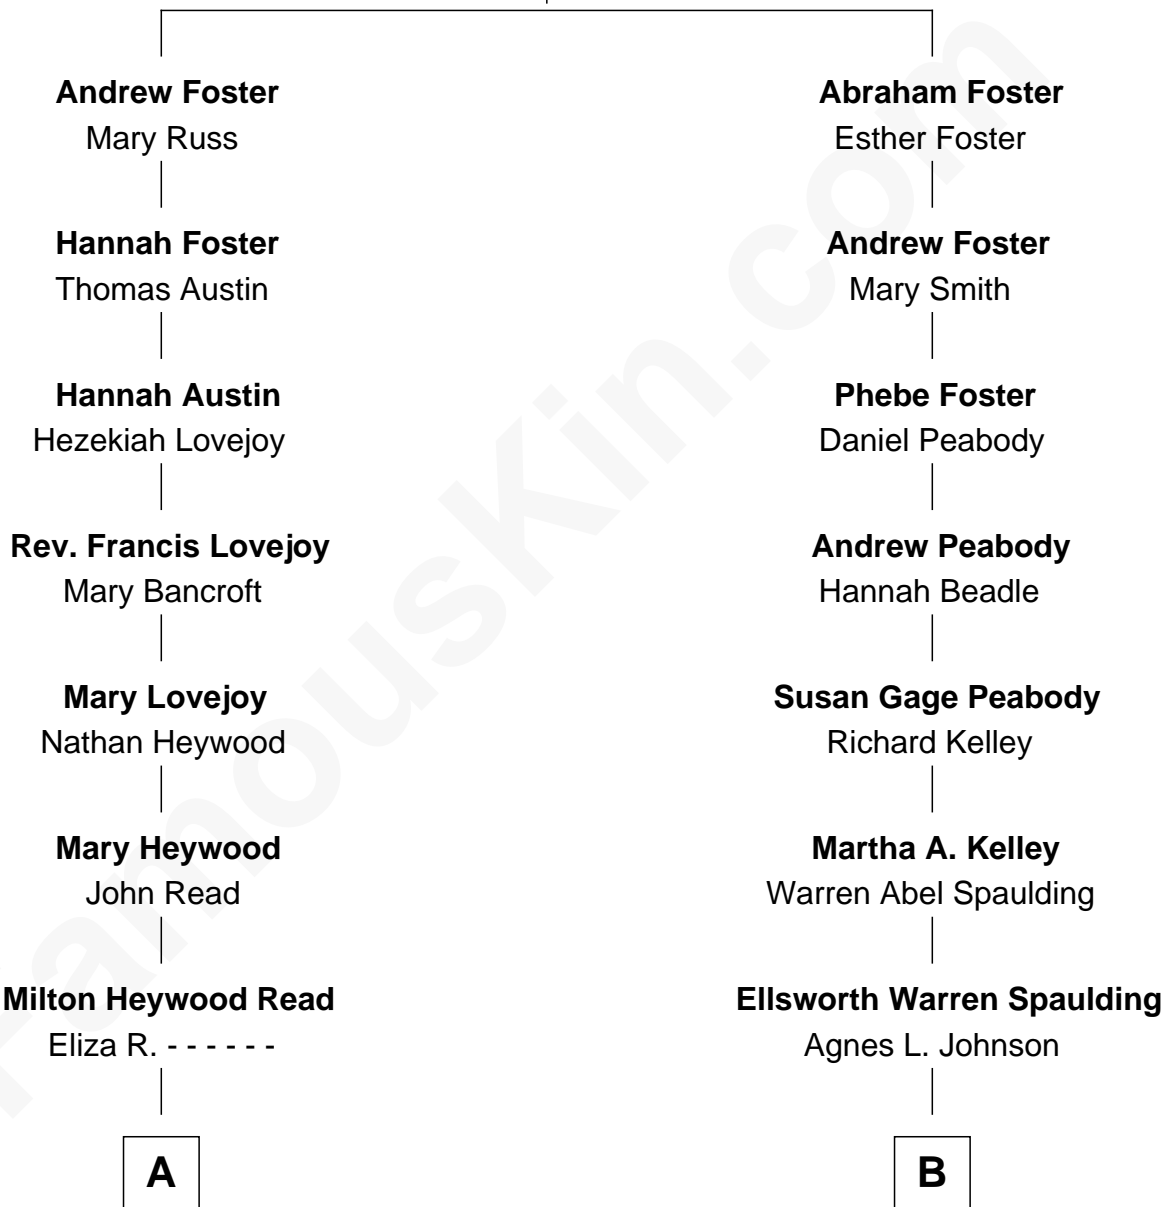

FamousKin.com Relationship Chart of

Linda Hunt

TV and Movie Actress

10th cousin of

Halle Berry

TV and Movie Actress

Andrew Foster

Ann - - - - -

A

Ella Maria Read
Charles Phillips Hunt

Charles Edwin Hunt
Louise Phipps Davy

Raymond Davy Hunt
Elsie R. Doying

Linda Hunt
TV and Movie Actress

B

Bessie C. Spaulding
Eugene Allen Hawkins

Earl Ellsworth Hawkins
Nellie Dicken