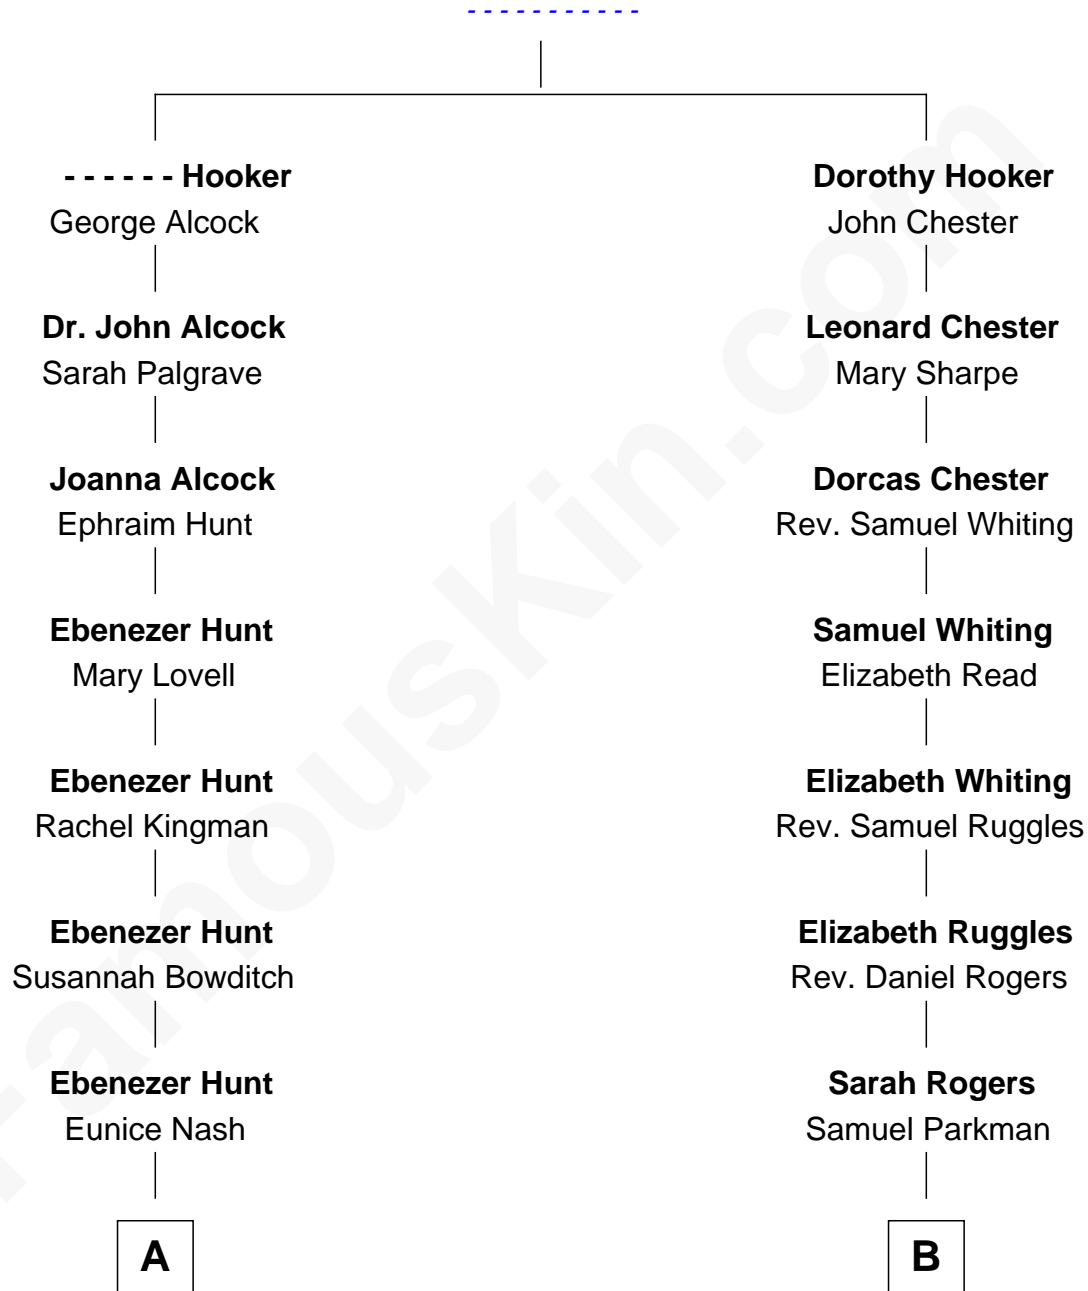

FamousKin.com Relationship Chart of

Linda Hunt

TV and Movie Actress

9th cousin 2 times removed of

Colonel Robert Gould Shaw

U.S. Civil War leader of film "Glory" fame

Thomas Hooker

A

Charles Edwin Hunt

Marcia E. Phillips

Charles Phillips Hunt

Ella Maria Read

Charles Edwin Hunt

Louise Phipps Davy

Raymond Davy Hunt

Elsie R. Doying

Linda Hunt

TV and Movie Actress

B

Elizabeth Willard Parkman

Robert Gould Shaw

Francis George Shaw

Sarah Blake Sturgis

Colonel Robert Gould Shaw

Main character in film "Glory"