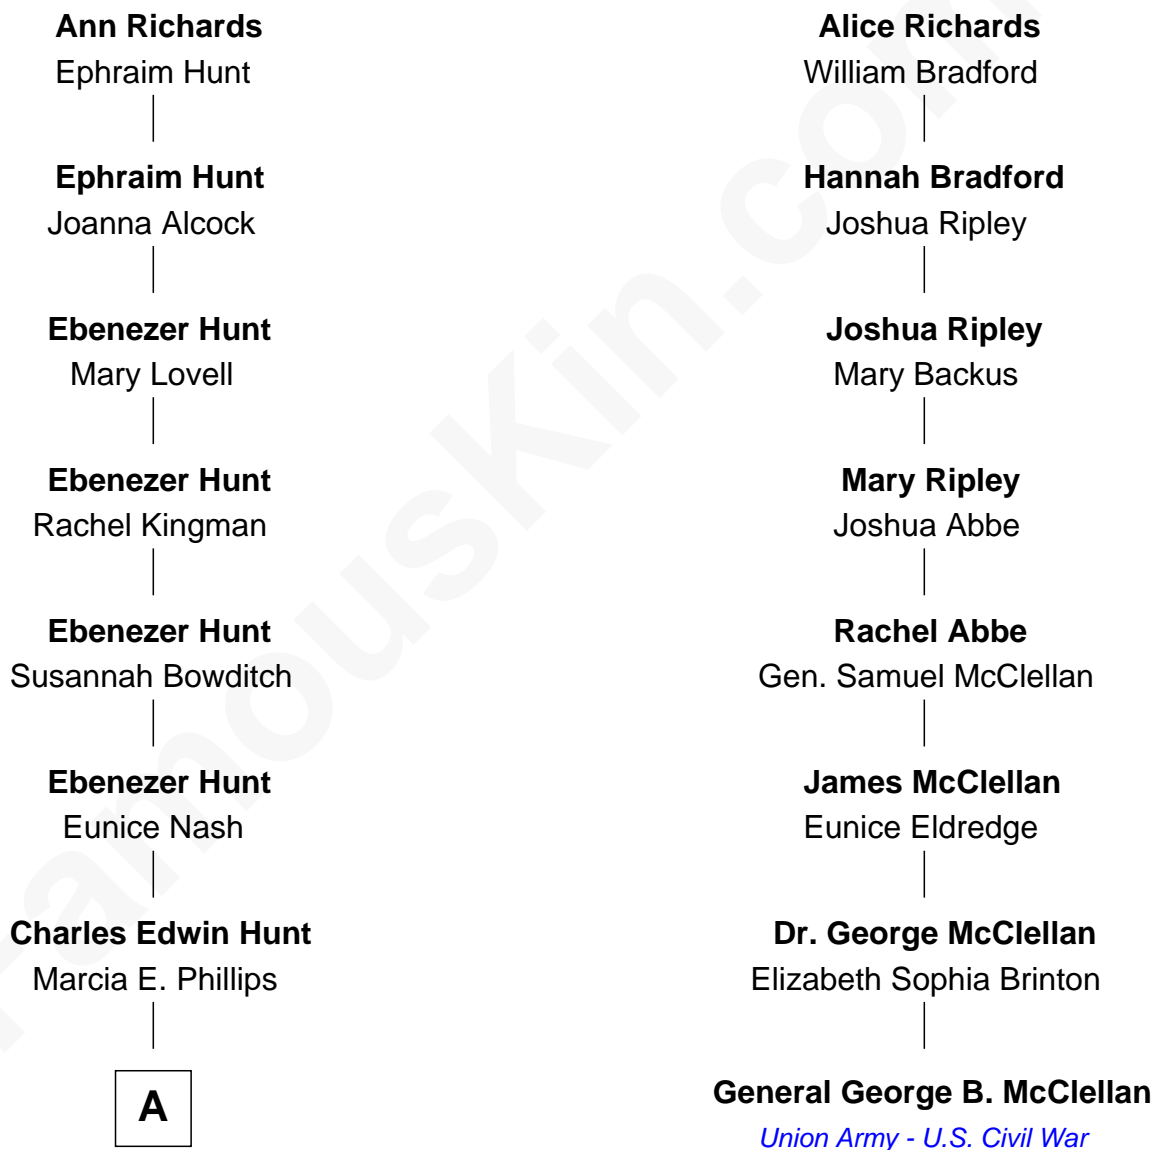

# FamousKin.com Relationship Chart of

**Linda Hunt**

*TV and Movie Actress*

7th cousin 3 times removed of

**General George B. McClellan**

*Union Army - U.S. Civil War*

**Thomas Richards**

Welthian - - - - -

**A**

—  
**Charles Phillips Hunt**

Ella Maria Read

—  
**Charles Edwin Hunt**

Louise Phipps Davy

—  
**Raymond Davy Hunt**

Elsie R. Doying

—  
**Linda Hunt**

*TV and Movie Actress*

FamousKin.com