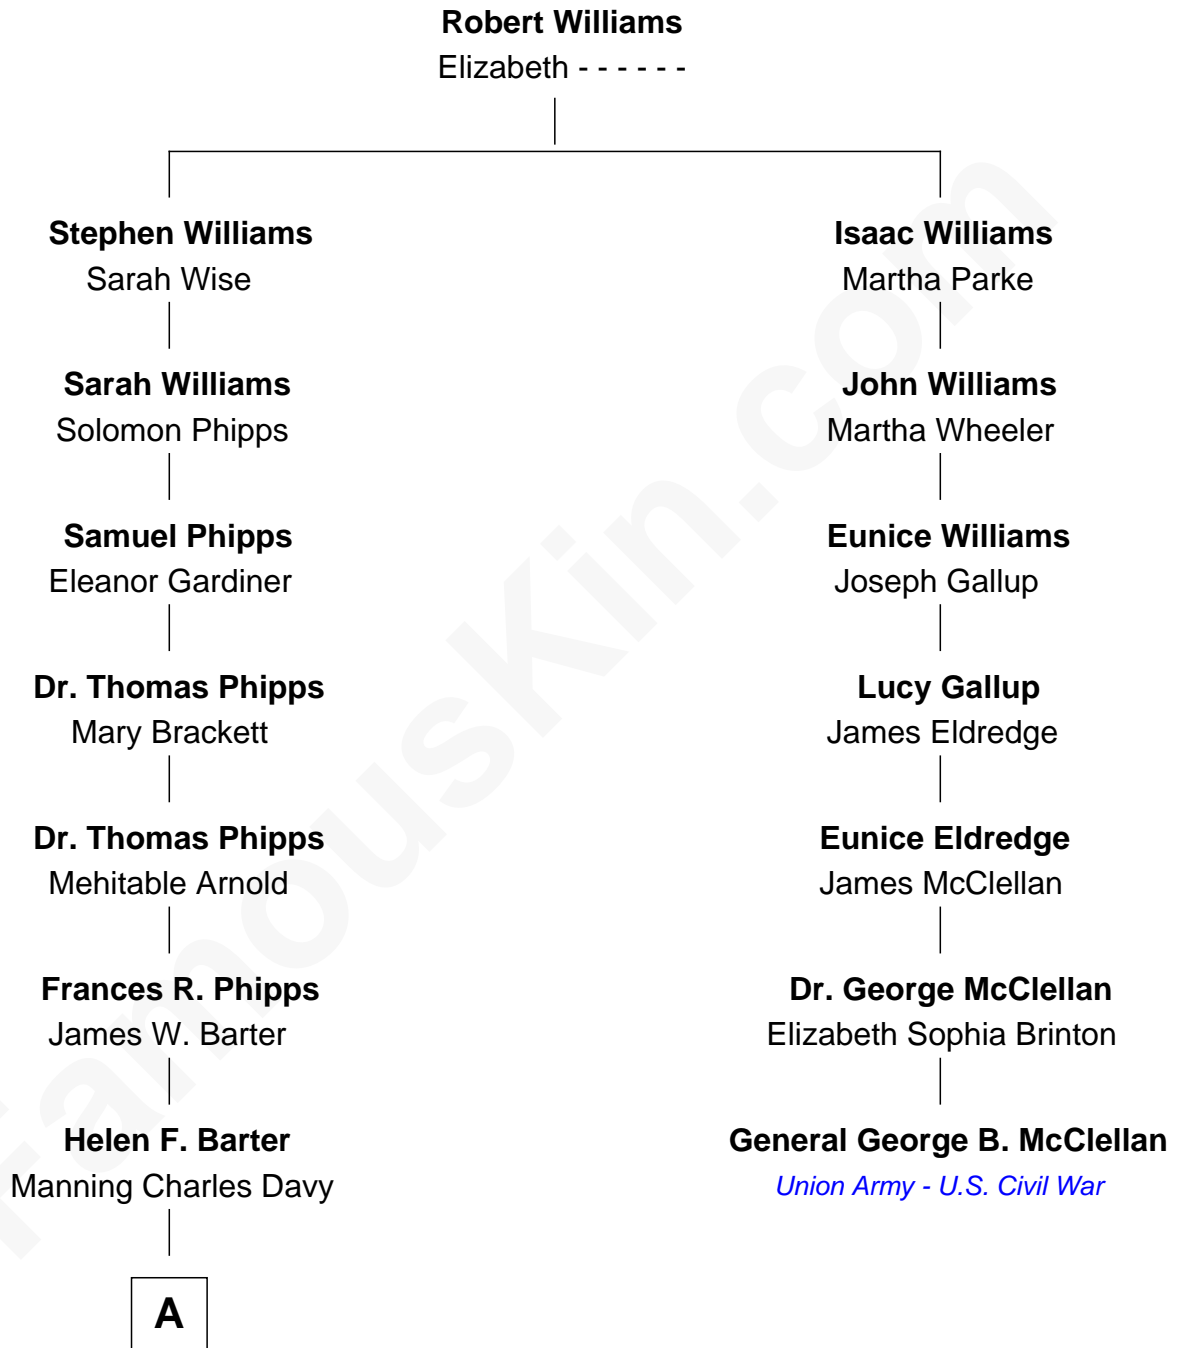

FamousKin.com Relationship Chart of

Linda Hunt

TV and Movie Actress

6th cousin 3 times removed of

General George B. McClellan

Union Army - U.S. Civil War

A

—
Louise Phipps Davy
Charles Edwin Hunt