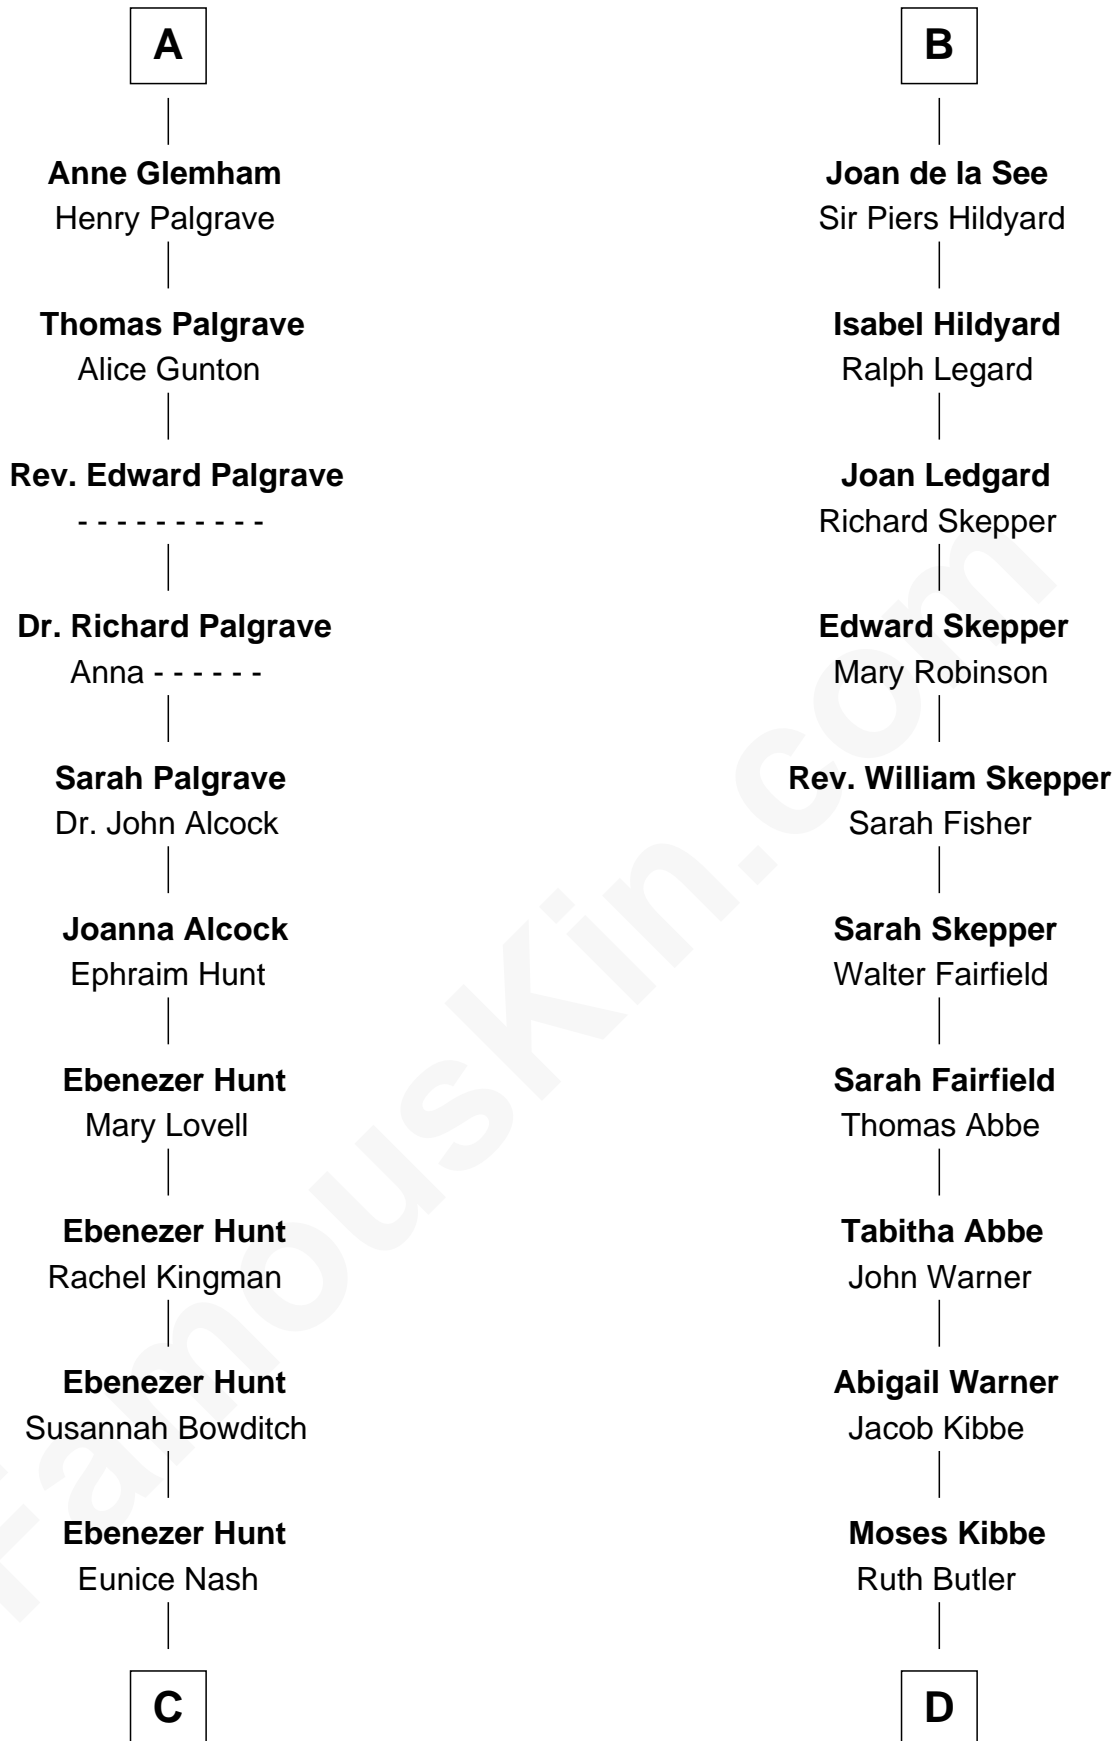

FamousKin.com Relationship Chart of

Linda Hunt

TV and Movie Actress

21st cousin of

Roy Rogers

Cowboy movie actor and singer

Edmund Plantagenet

Blanche of Artois

C

Charles Edwin Hunt

Marcia E. Phillips

Charles Phillips Hunt

Ella Maria Read

Charles Edwin Hunt

Louise Phipps Davy

Raymond Davy Hunt