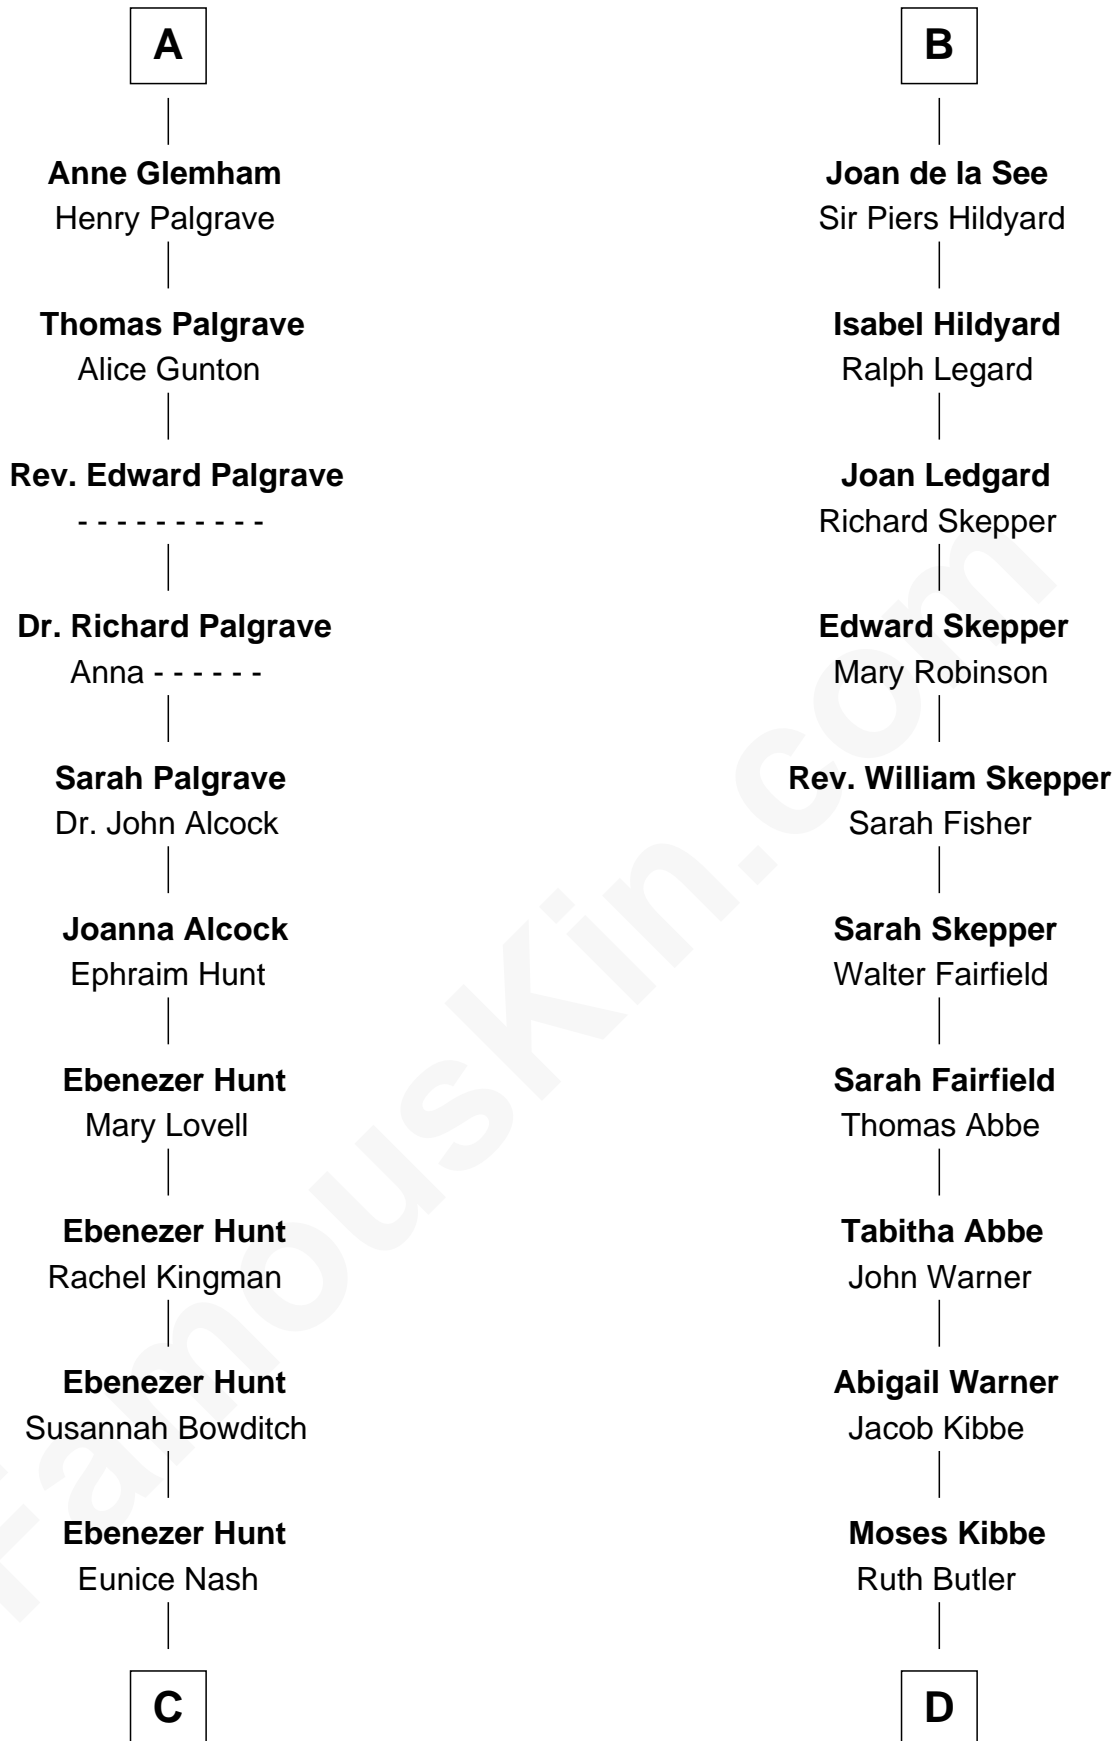

FamousKin.com Relationship Chart of

Linda Hunt

TV and Movie Actress

21st cousin of

Roy Rogers

Cowboy movie actor and singer

Sir Patrick de Chaworth

Isabella de Beauchamp

C

Charles Edwin Hunt

Marcia E. Phillips

Charles Phillips Hunt

Ella Maria Read

Charles Edwin Hunt

Louise Phipps Davy

Raymond Davy Hunt