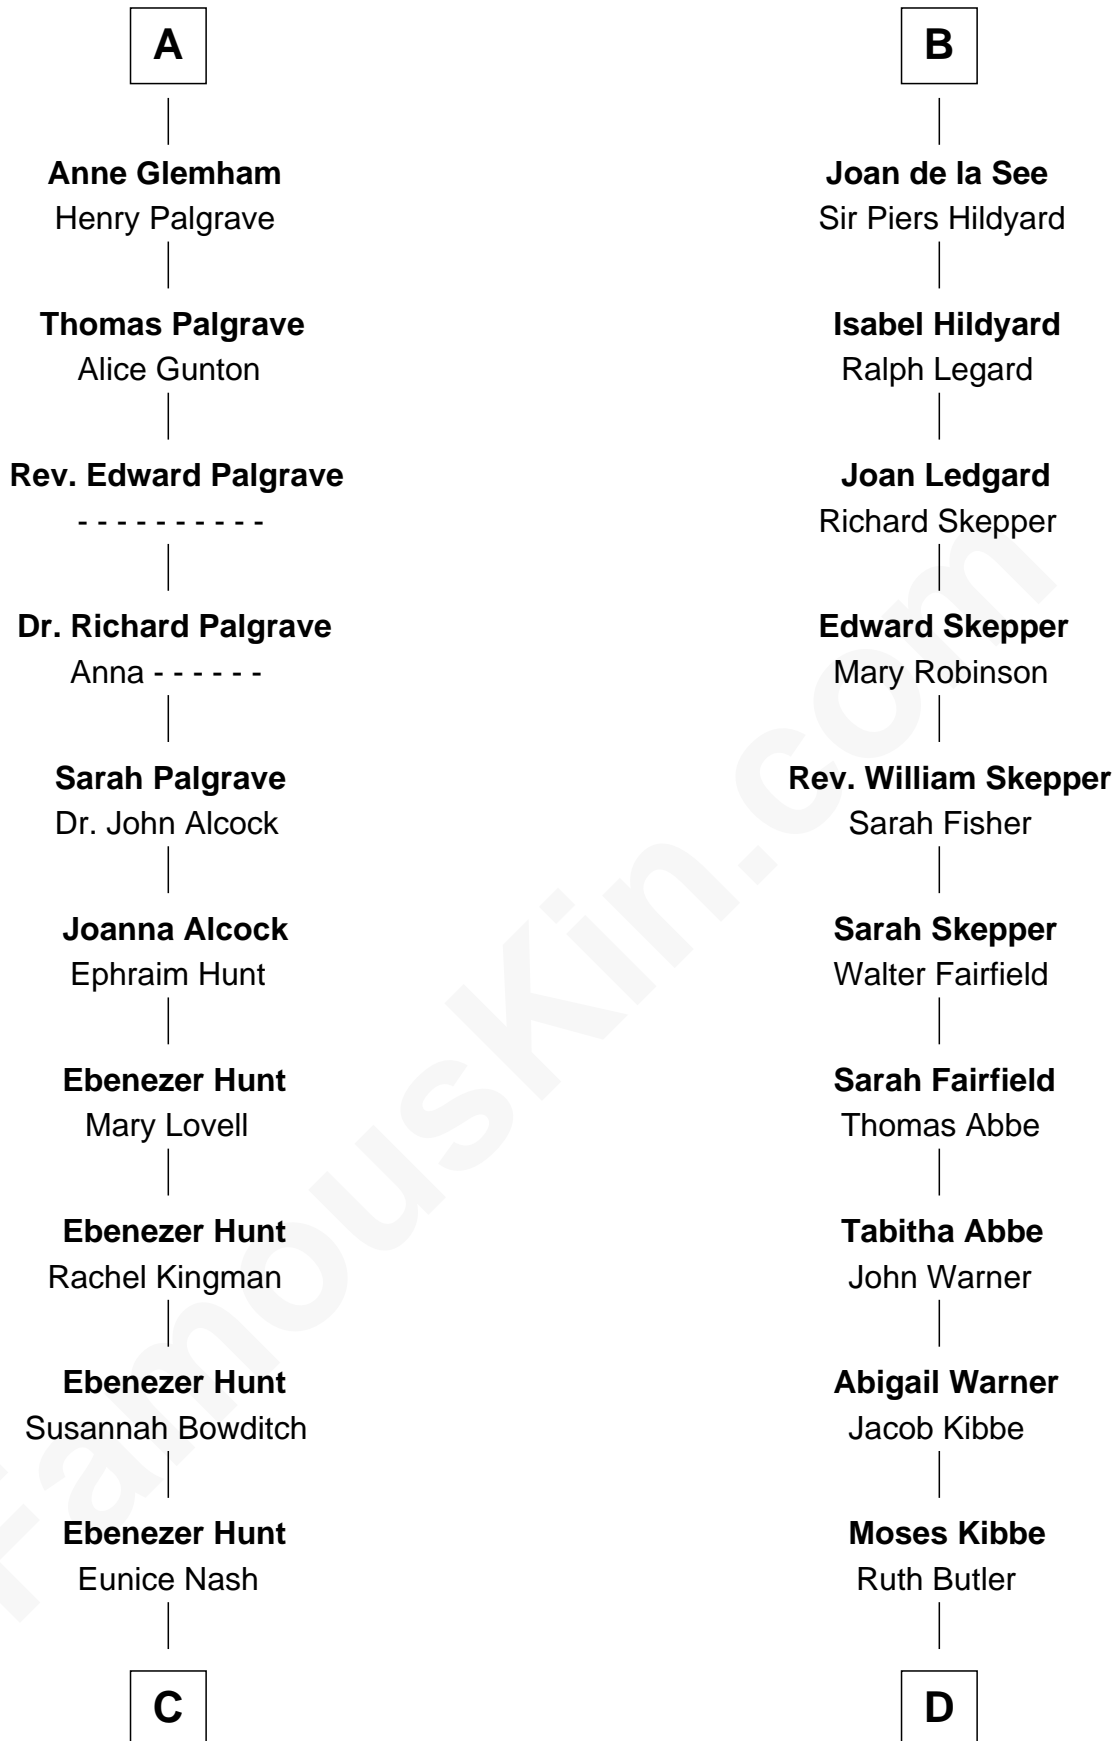

FamousKin.com Relationship Chart of

Linda Hunt

TV and Movie Actress

21st cousin of

Roy Rogers

Cowboy movie actor and singer

C

Charles Edwin Hunt

Marcia E. Phillips

Charles Phillips Hunt

Ella Maria Read

Charles Edwin Hunt

Louise Phipps Davy

Raymond Davy Hunt

Elsie R. Doying

Linda Hunt