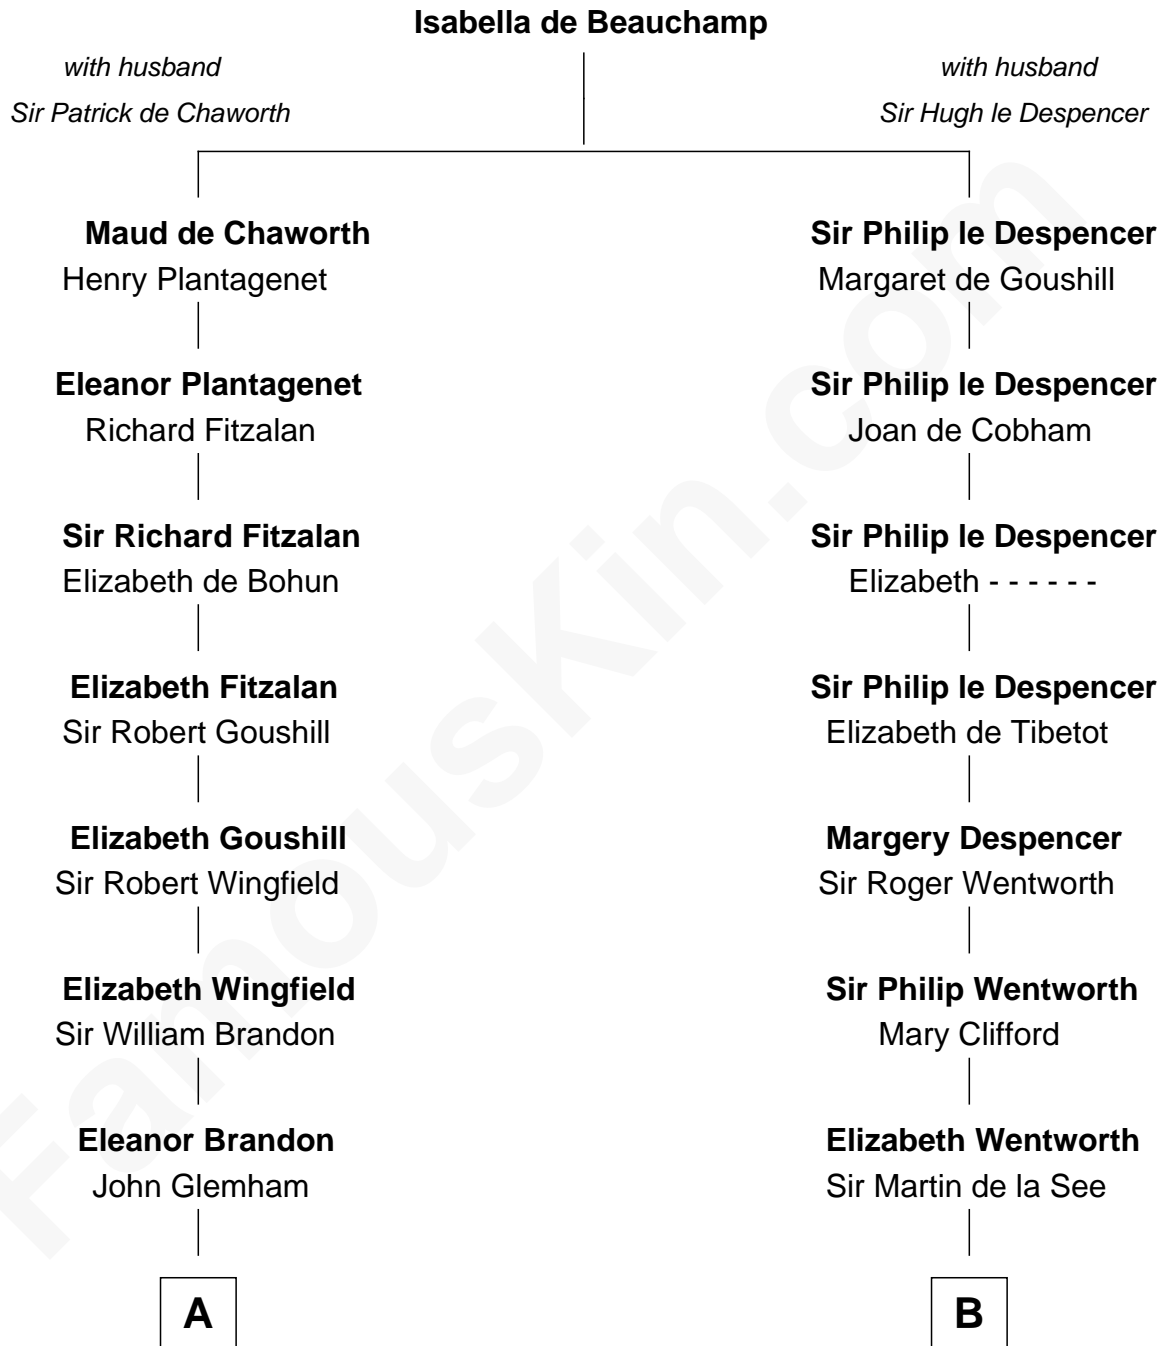

FamousKin.com Relationship Chart of

Linda Hunt

TV and Movie Actress

21st cousin of

Roy Rogers

Cowboy movie actor and singer

C

Charles Edwin Hunt