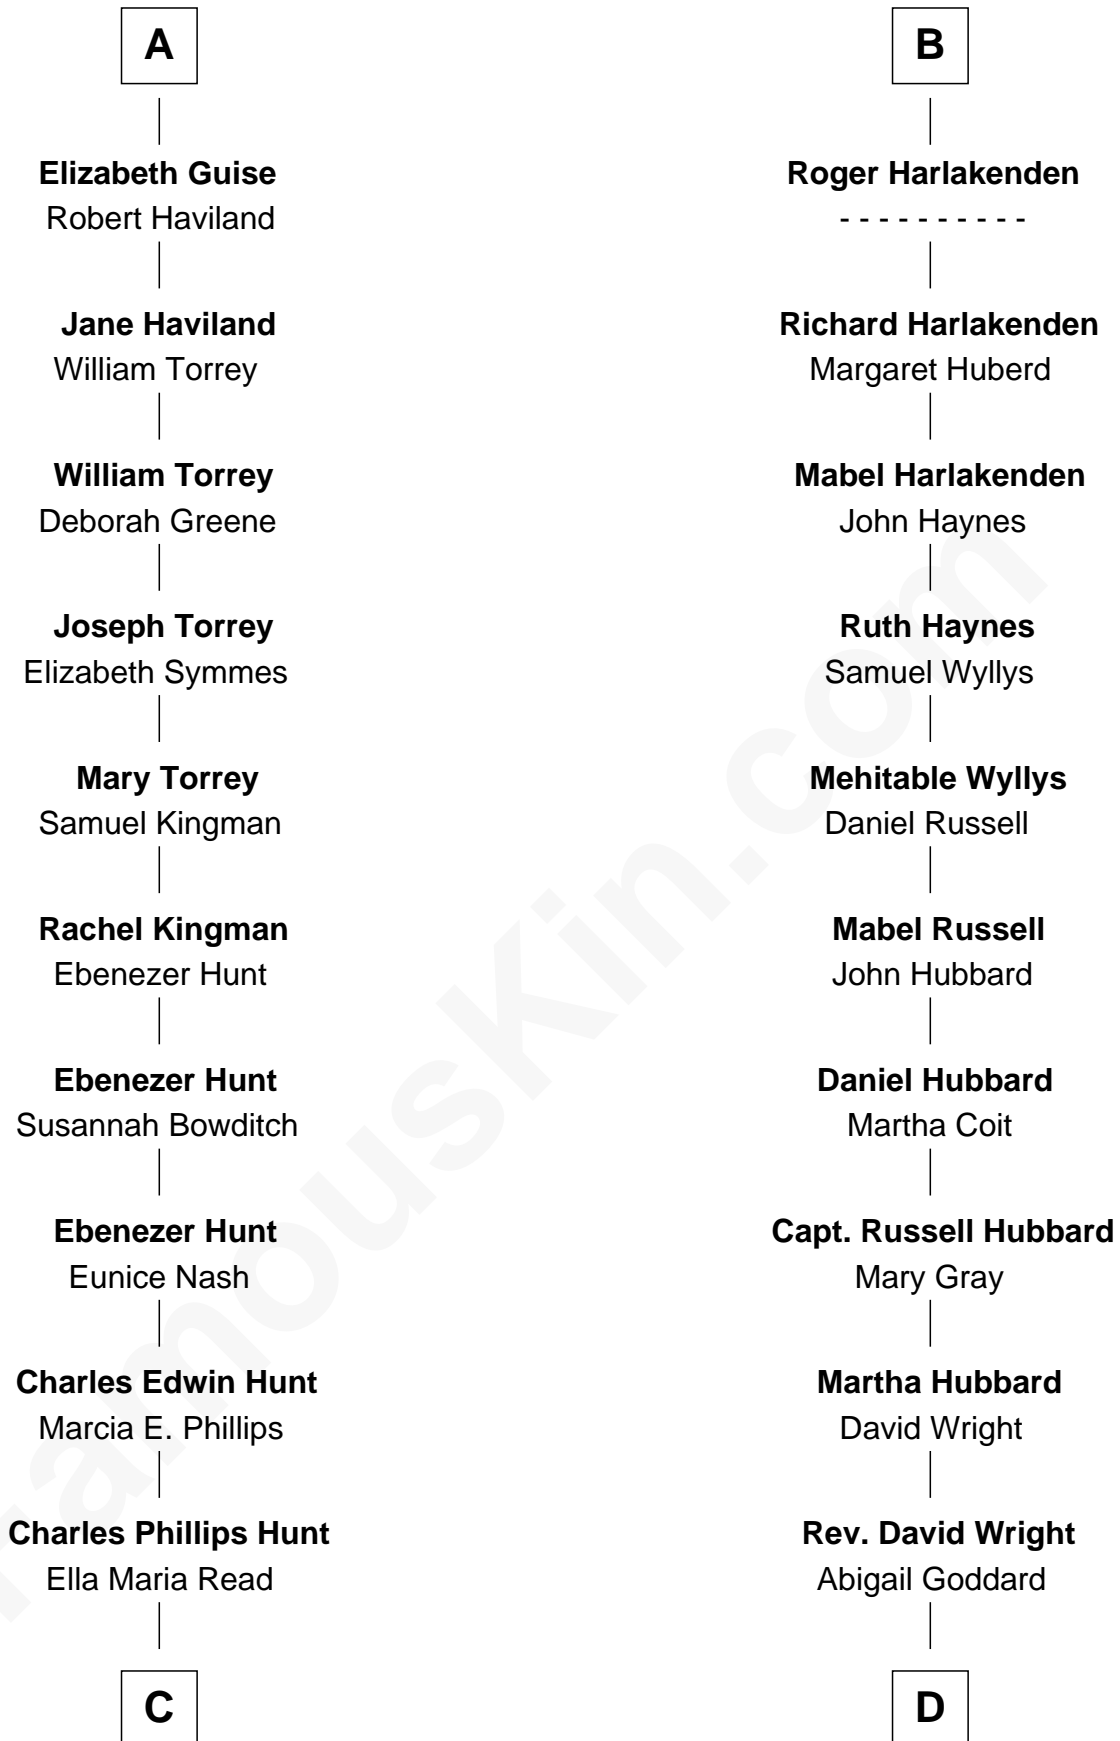

FamousKin.com Relationship Chart of

Linda Hunt

TV and Movie Actress

19th cousin 1 time removed of

Anne Baxter

Movie Actress

C

Charles Edwin Hunt