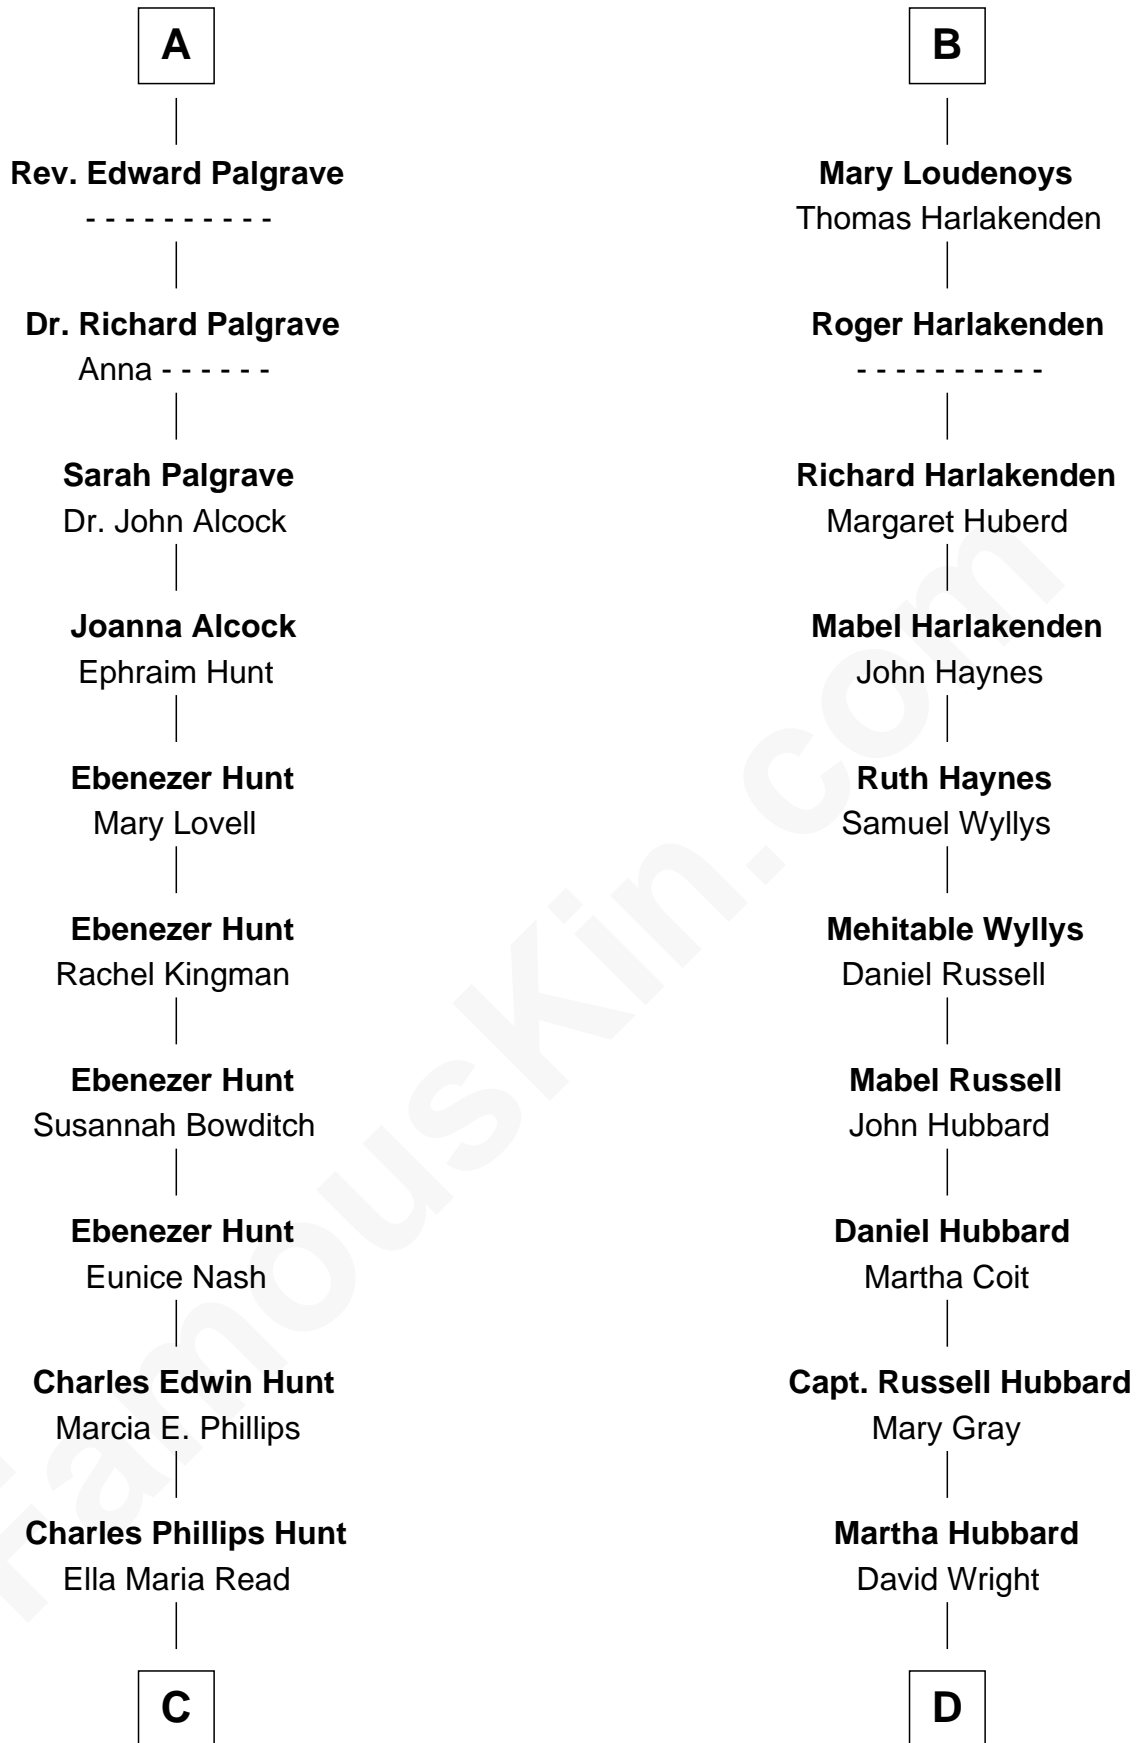

FamousKin.com Relationship Chart of

Linda Hunt

TV and Movie Actress

19th cousin 2 times removed of

Anne Baxter

Movie Actress

Richard Fitzalan
Eleanor Plantagenet

C

Abigail Goddard

William Carey Wright

Anna Lloyd Jones

Frank Lloyd Wright

Catherine L. Tobin

Catherine Dorothy Wright

Kenneth Stuart Baxter

Anne Baxter