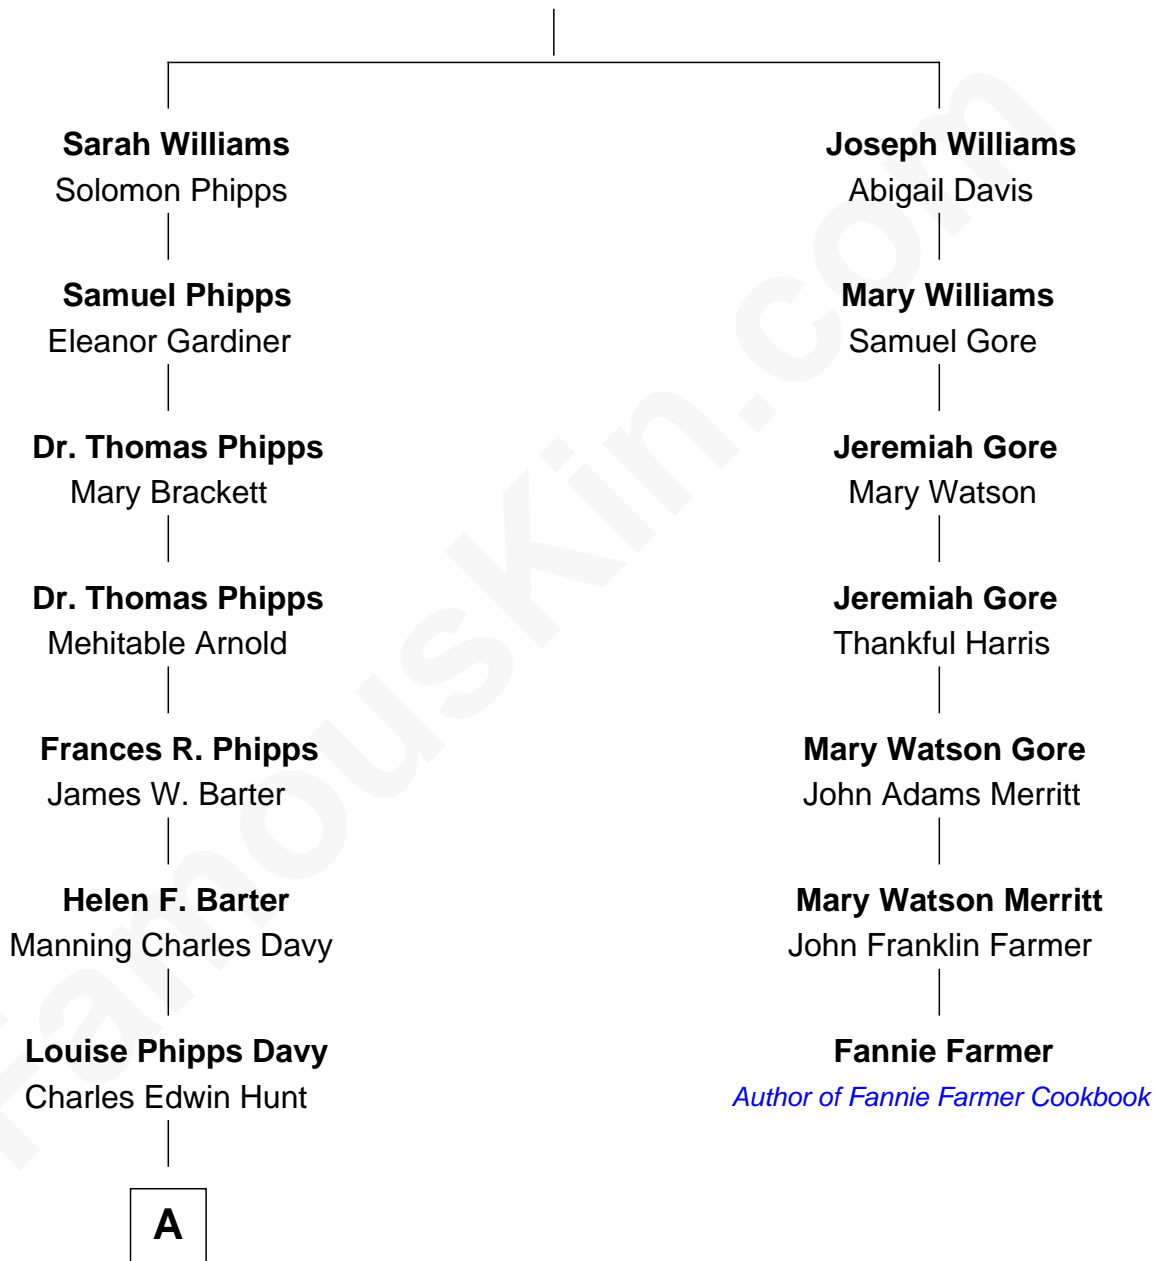

# FamousKin.com Relationship Chart of

**Linda Hunt**

*TV and Movie Actress*

6th cousin 2 times removed of

**Fannie Farmer**

*Author of original Fannie Farmer Cookbook*

**Stephen Williams**

Sarah Wise

**A**

—  
**Raymond Davy Hunt**

Elsie R. Doying

—  
**Linda Hunt**

*TV and Movie Actress*

FamousKin.com