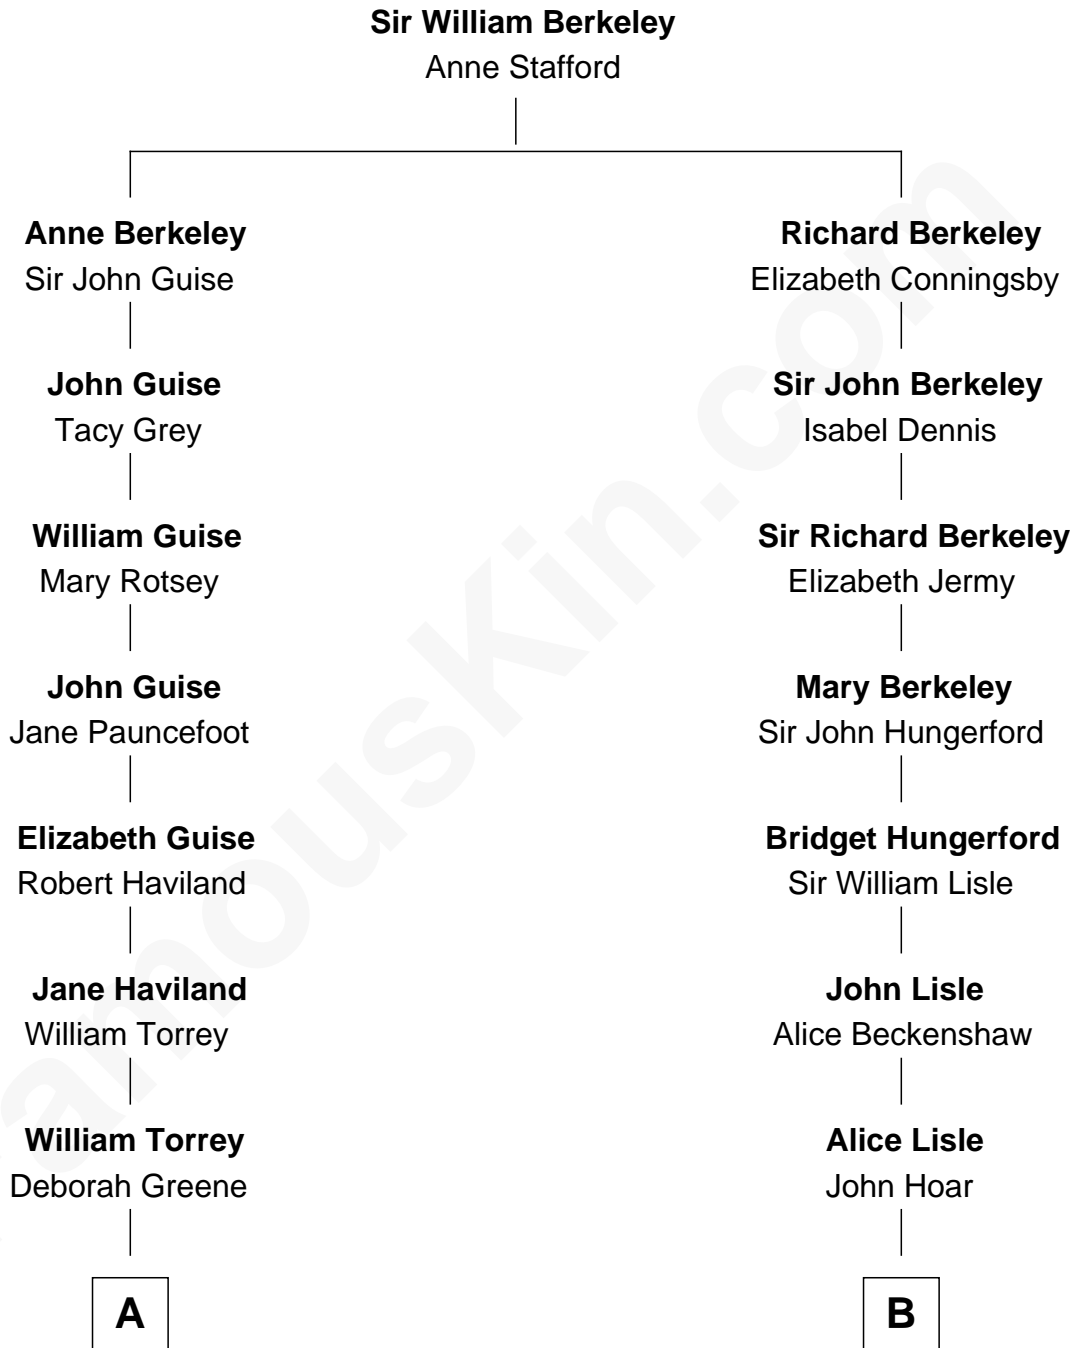

# FamousKin.com Relationship Chart of

**Linda Hunt**

*TV and Movie Actress*

16th cousin 1 time removed of

**George W. Bush**

*43rd U.S. President*

Linda Hunt photo by [RedCarpetReport](#) (CC BY-SA 2.0)