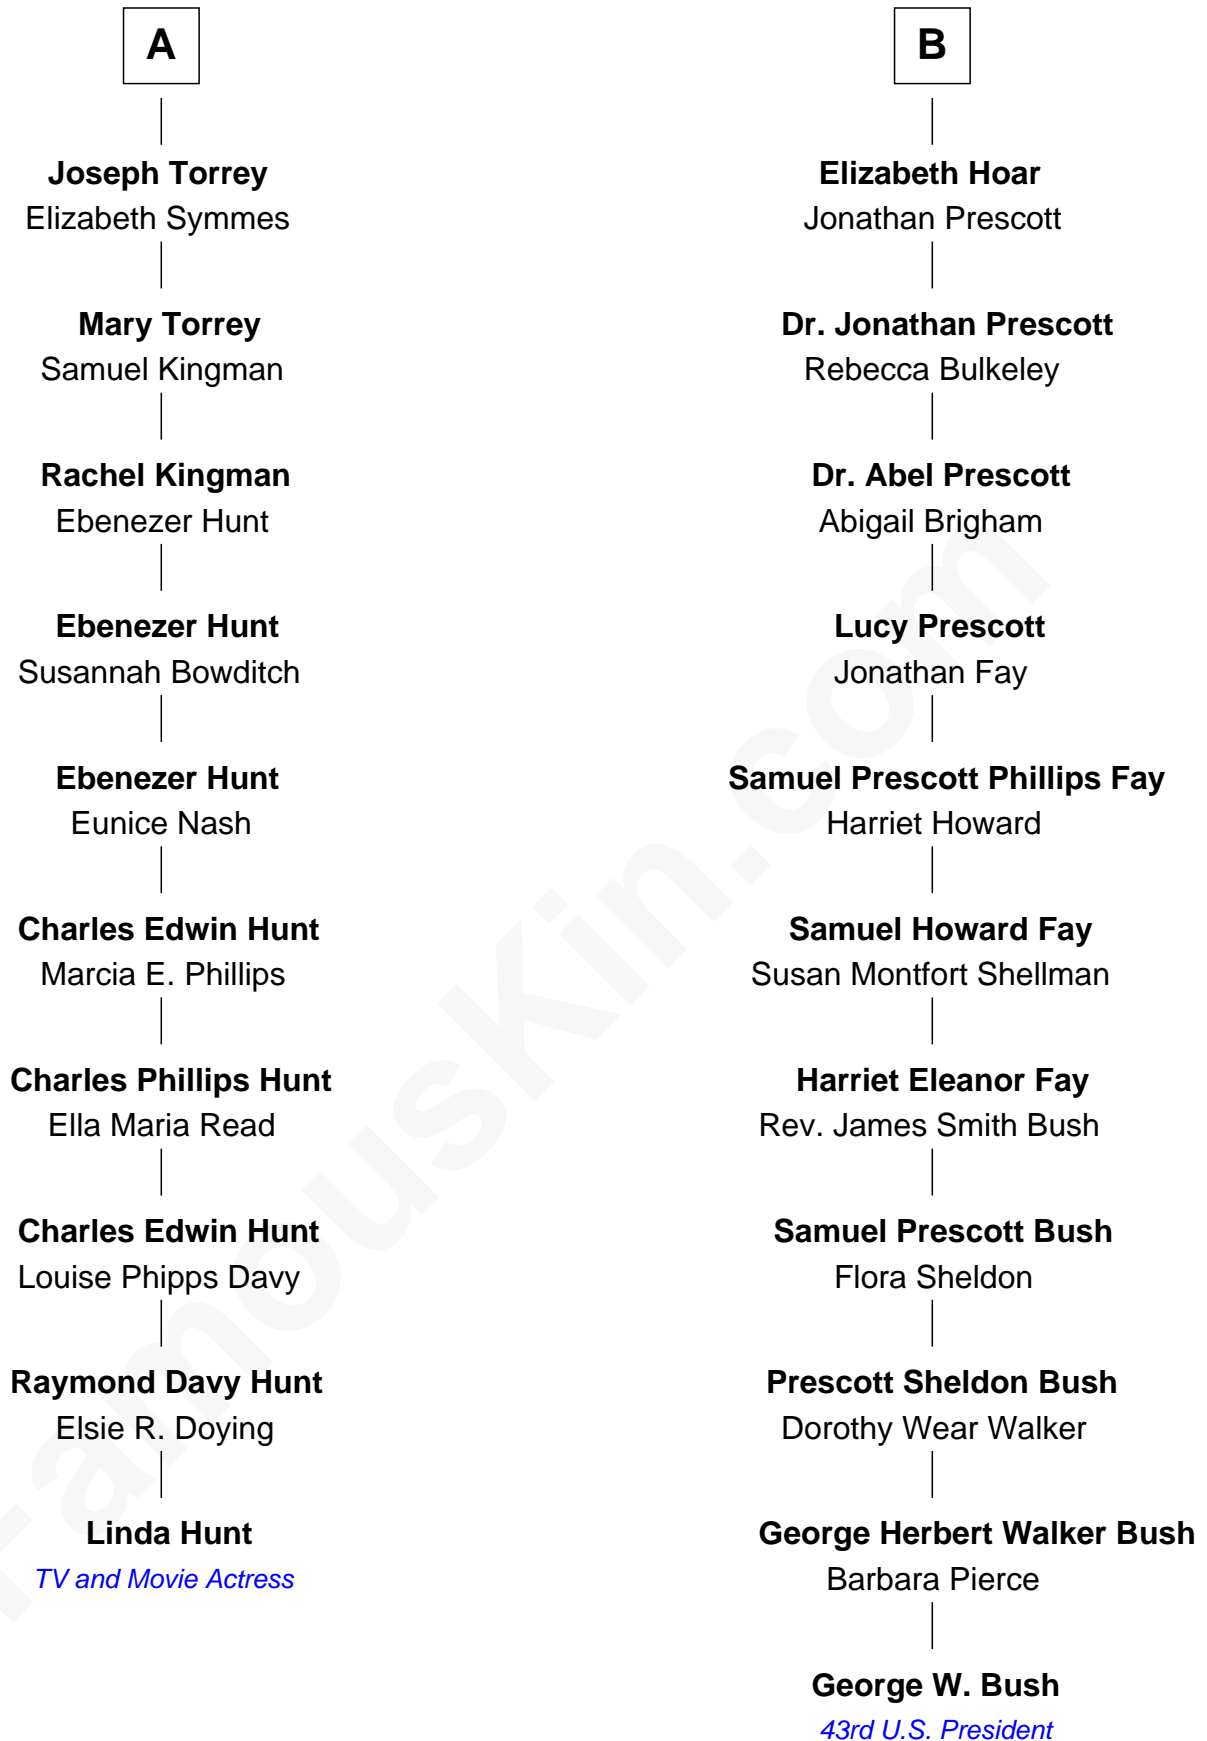

# FamousKin.com Relationship Chart of

**Linda Hunt**

*TV and Movie Actress*

16th cousin 1 time removed of

**George W. Bush**

*43rd U.S. President*

Linda Hunt photo by [RedCarpetReport](#) (CC BY-SA 2.0)