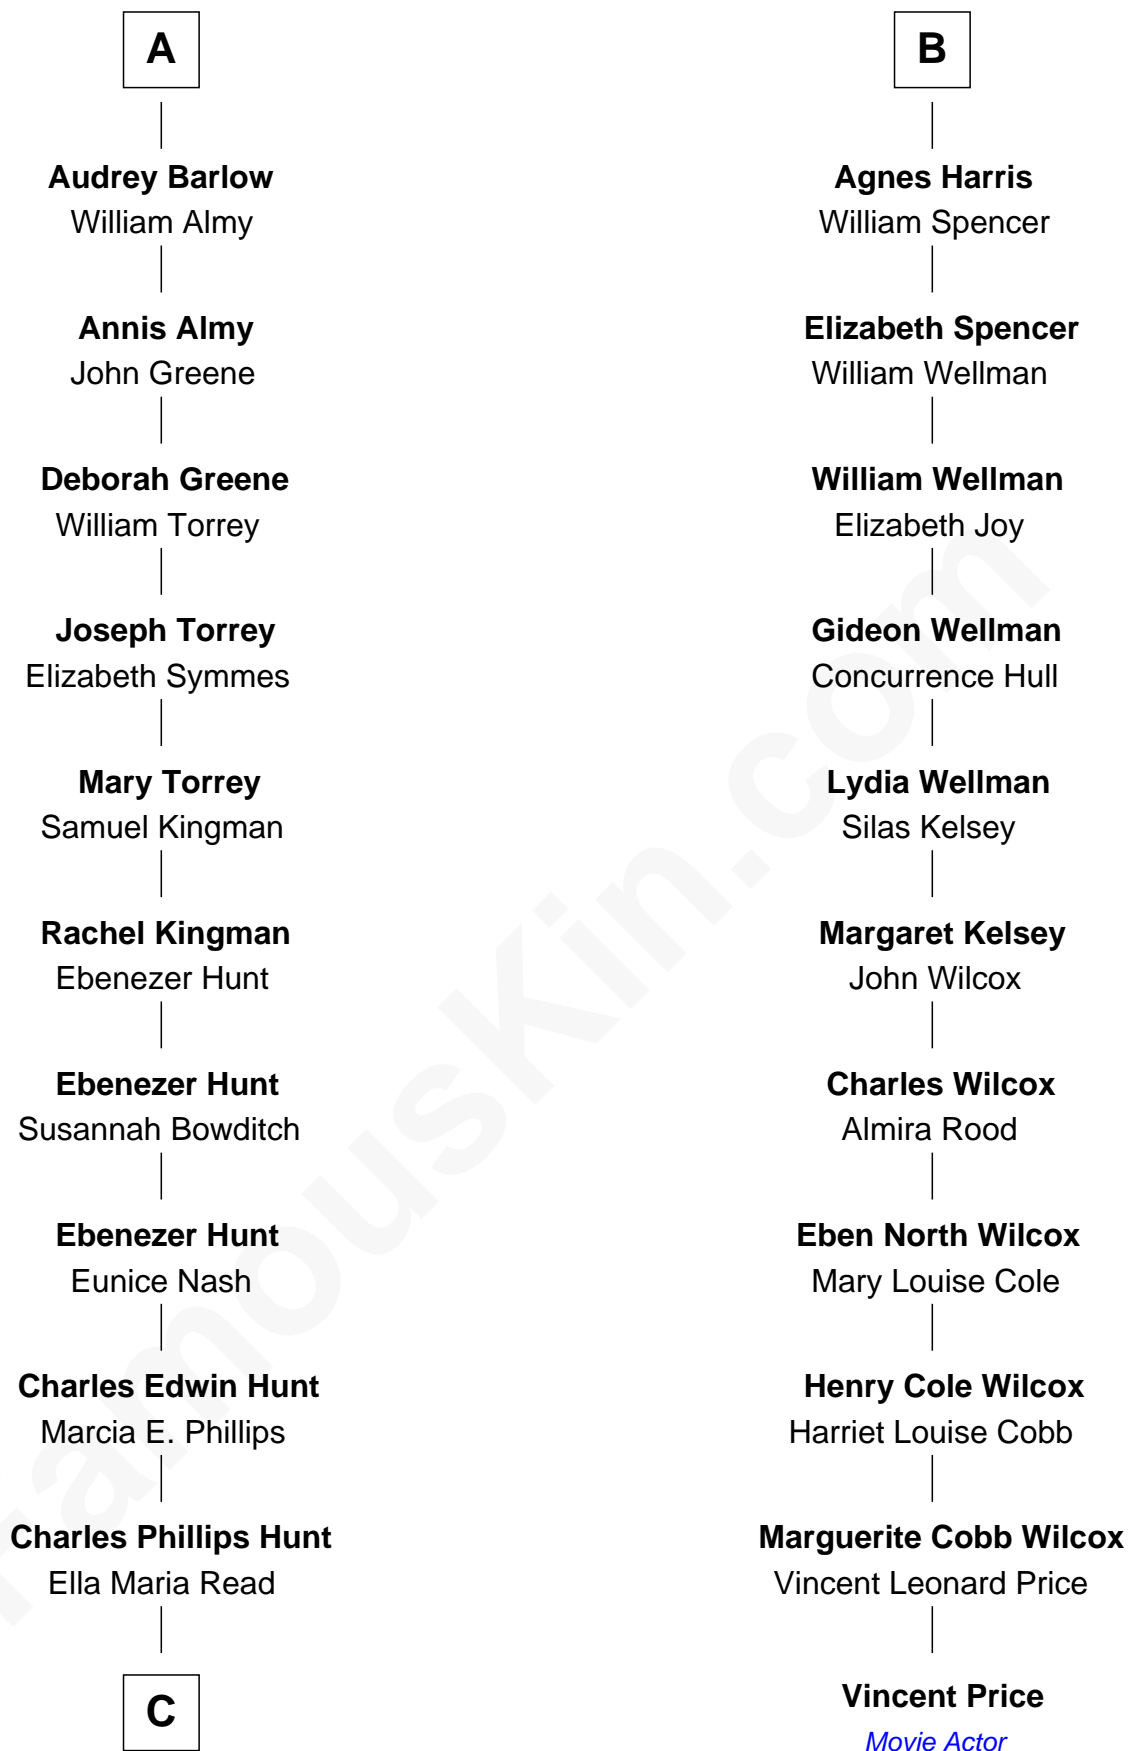

FamousKin.com Relationship Chart of

Linda Hunt

TV and Movie Actress

17th cousin 2 times removed of

Vincent Price

Movie Actor

C

Charles Edwin Hunt