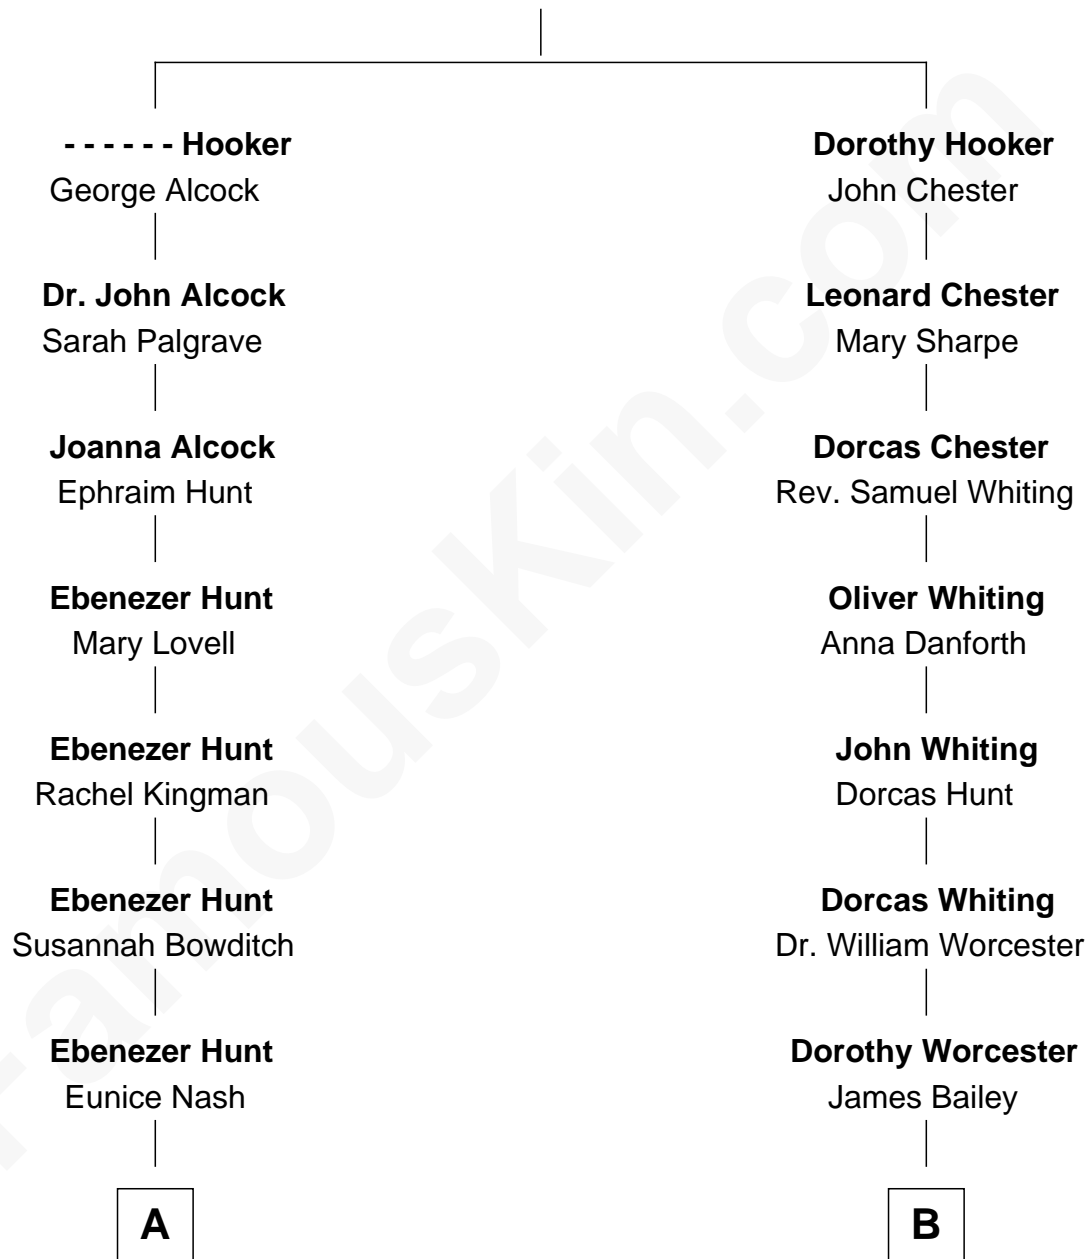

# FamousKin.com Relationship Chart of

**Linda Hunt**

*TV and Movie Actress*

11th cousin of

**Bette Davis**

*Movie Actress*

**Thomas Hooker**

**A**

**Charles Edwin Hunt**

Marcia E. Phillips

**Charles Phillips Hunt**

Ella Maria Read

**Charles Edwin Hunt**

Louise Phipps Davy

**Raymond Davy Hunt**

Elsie R. Doying

**Linda Hunt**

*TV and Movie Actress*

**B**

**Benjamin W. Bailey**

Latta Hopkins

**Harriet Jane Bailey**

Charles Otis Thompson

**Harriet Eugenia Thompson**

William Aaron Favor

**Ruth Augusta Favor**

Harlow Morrell Davis

**Bette Davis**

*Movie Actress*