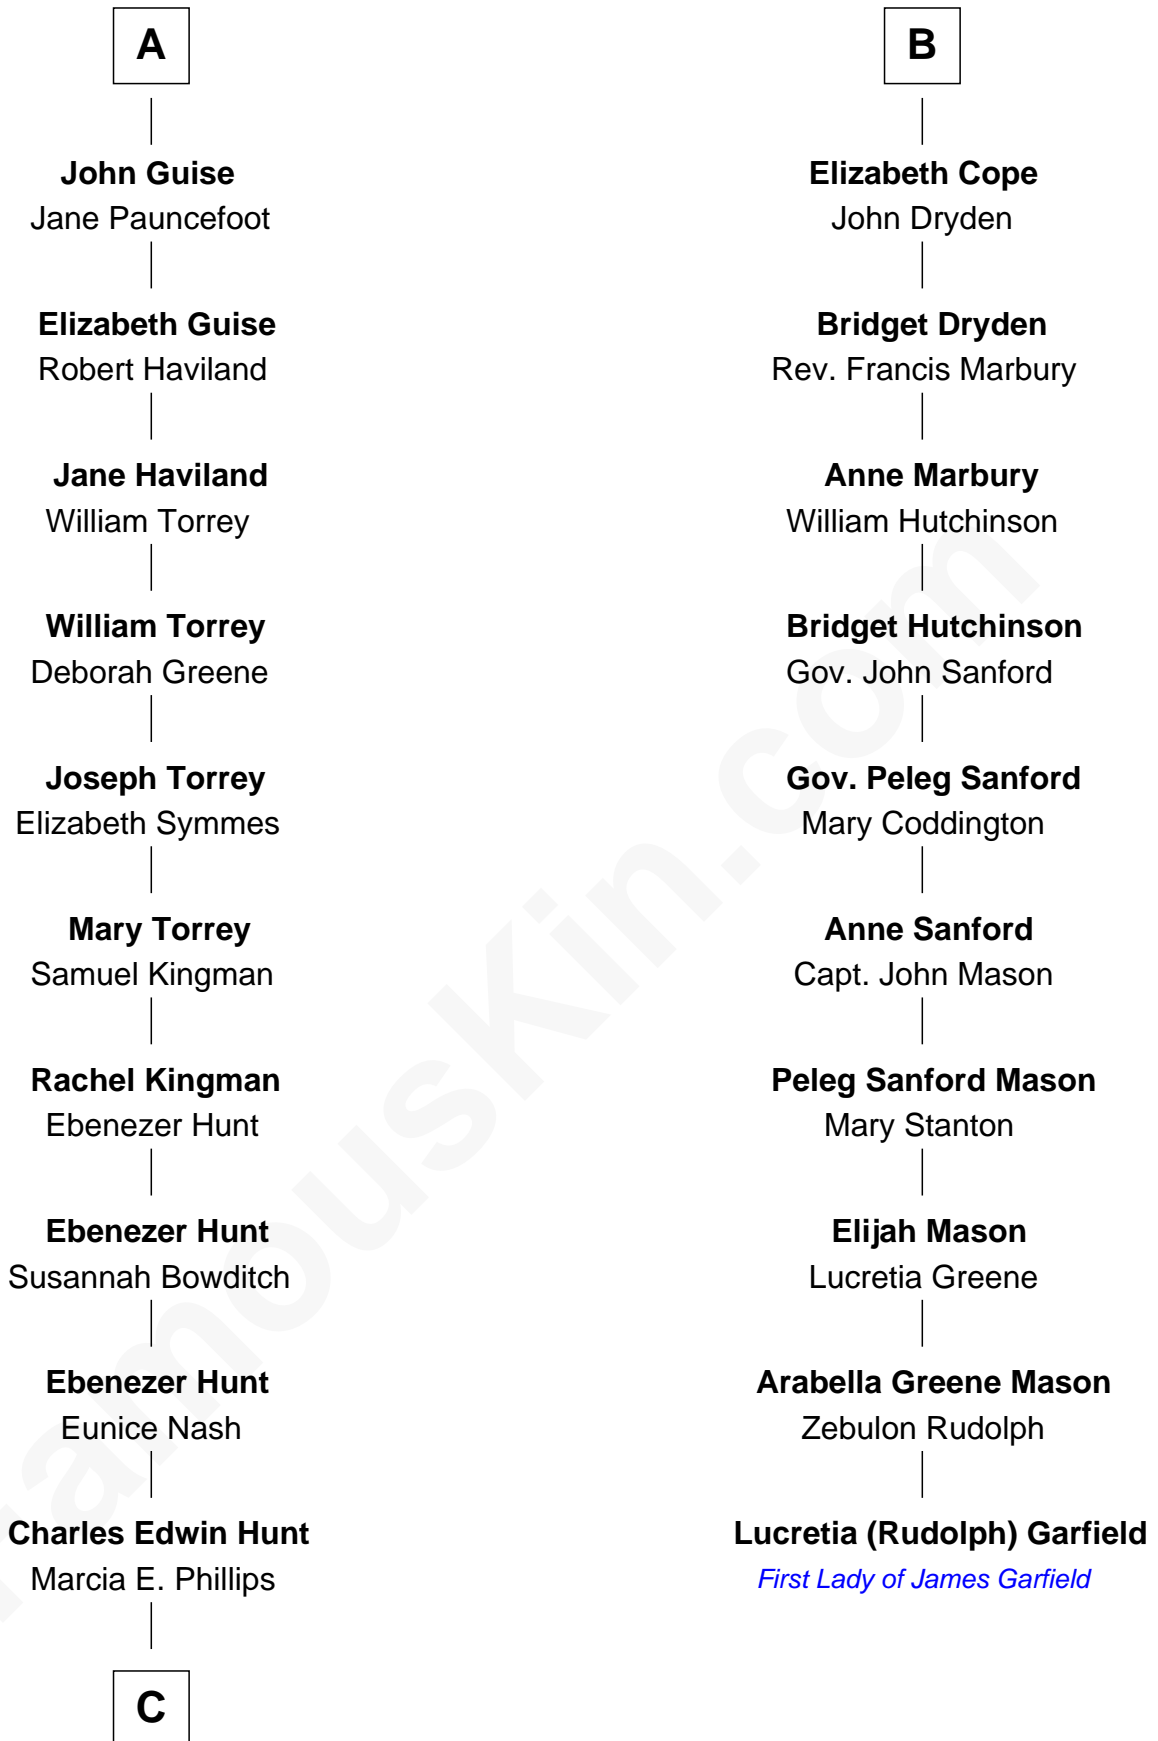

## Relationship Chart of

### Linda Hunt

TV and Movie Actress

16th cousin 4 times removed of

### Lucretia (Rudolph) Garfield

First Lady of President James Garfield

**C**

—  
**Charles Phillips Hunt**

Ella Maria Read

—  
**Charles Edwin Hunt**

Louise Phipps Davy

—  
**Raymond Davy Hunt**