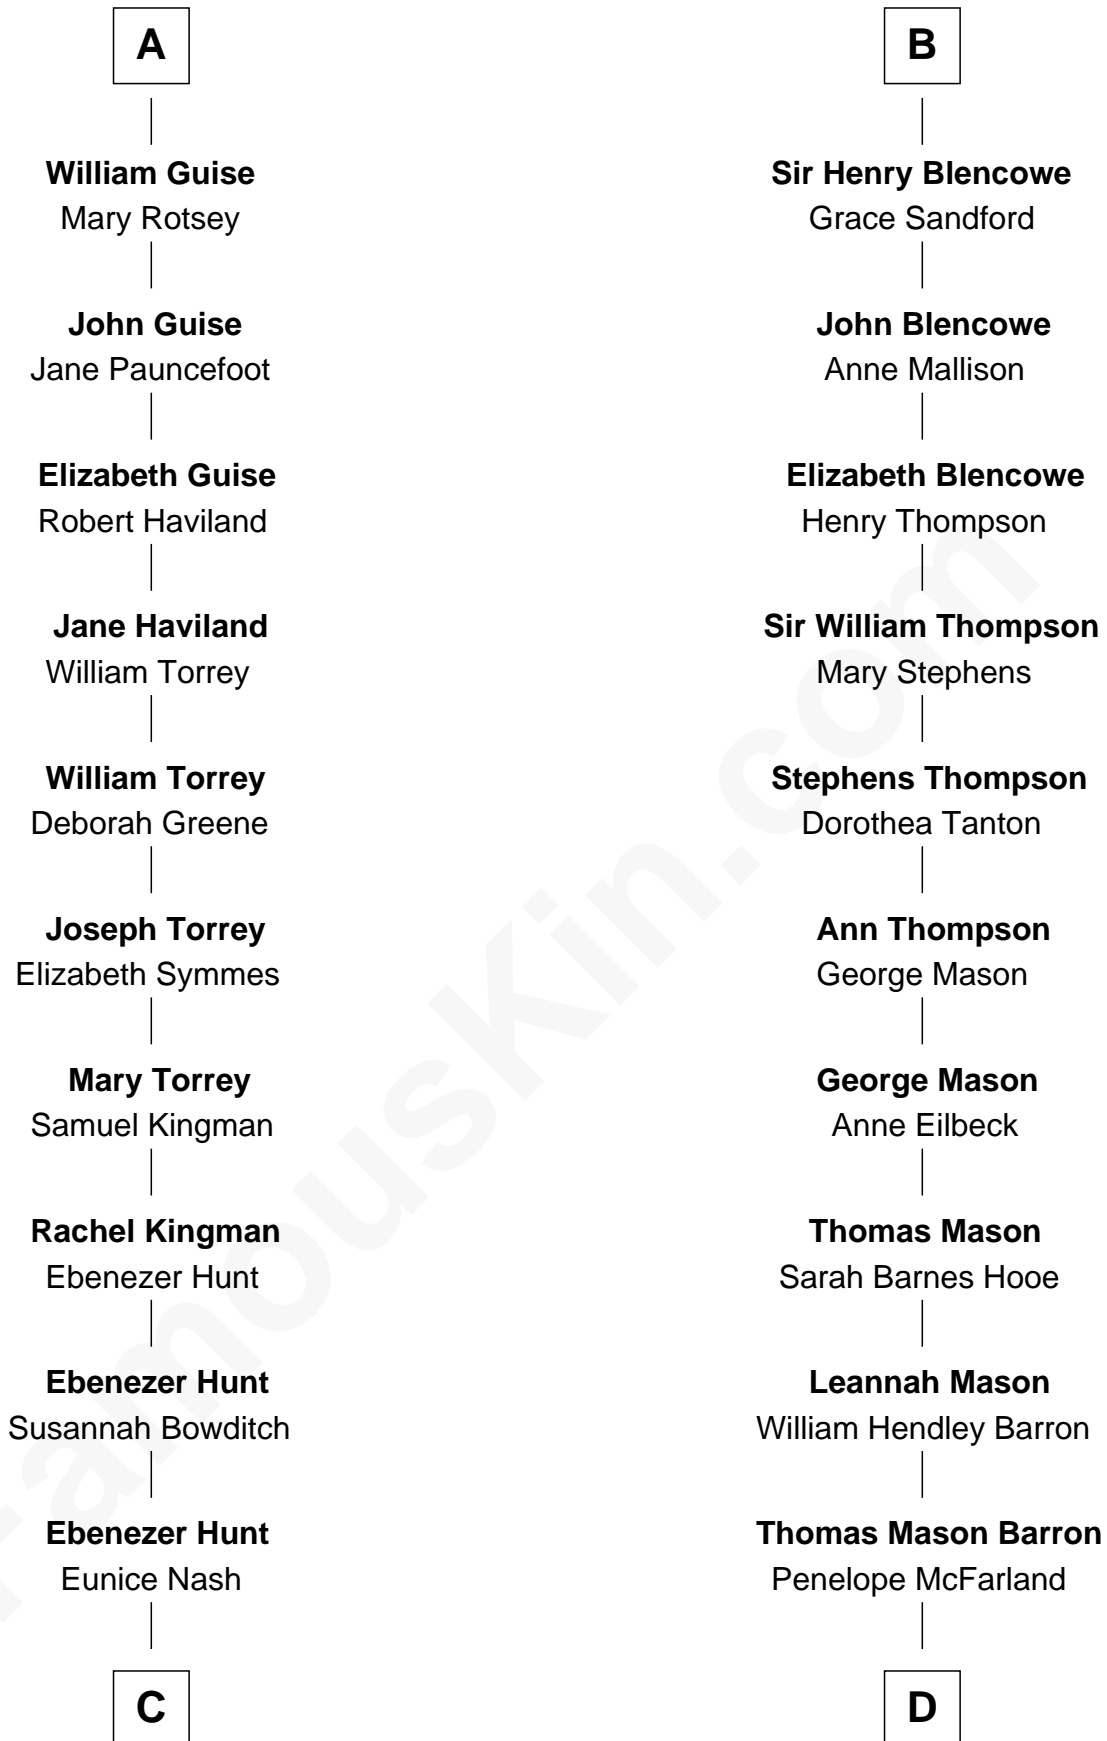

# FamousKin.com Relationship Chart of

**Linda Hunt**

*TV and Movie Actress*

21st cousin of

**Paris Hilton**

*Socialite and TV Personality*

**Sir Maurice de Berkeley**

Eve la Zouche

Katherine de Clyvedon

**Sir John Berkeley**

Elizabeth Betteshorne

**Elizabeth Berkeley**

Sir John Sutton

**Sir Edmund Sutton**

Matilda Clifford

**Thomas Dudley**

Grace Threlkeld

**Winifred Dudley**

Anthony Blencowe

**Richard Blencowe**

Apollonia Tolson

**B**

**C**

**Charles Edwin Hunt**

Marcia E. Phillips

**Charles Phillips Hunt**

Ella Maria Read

**Charles Edwin Hunt**

Louise Phipps Davy

**Raymond Davy Hunt**

Elsie R. Doying

**Linda Hunt**