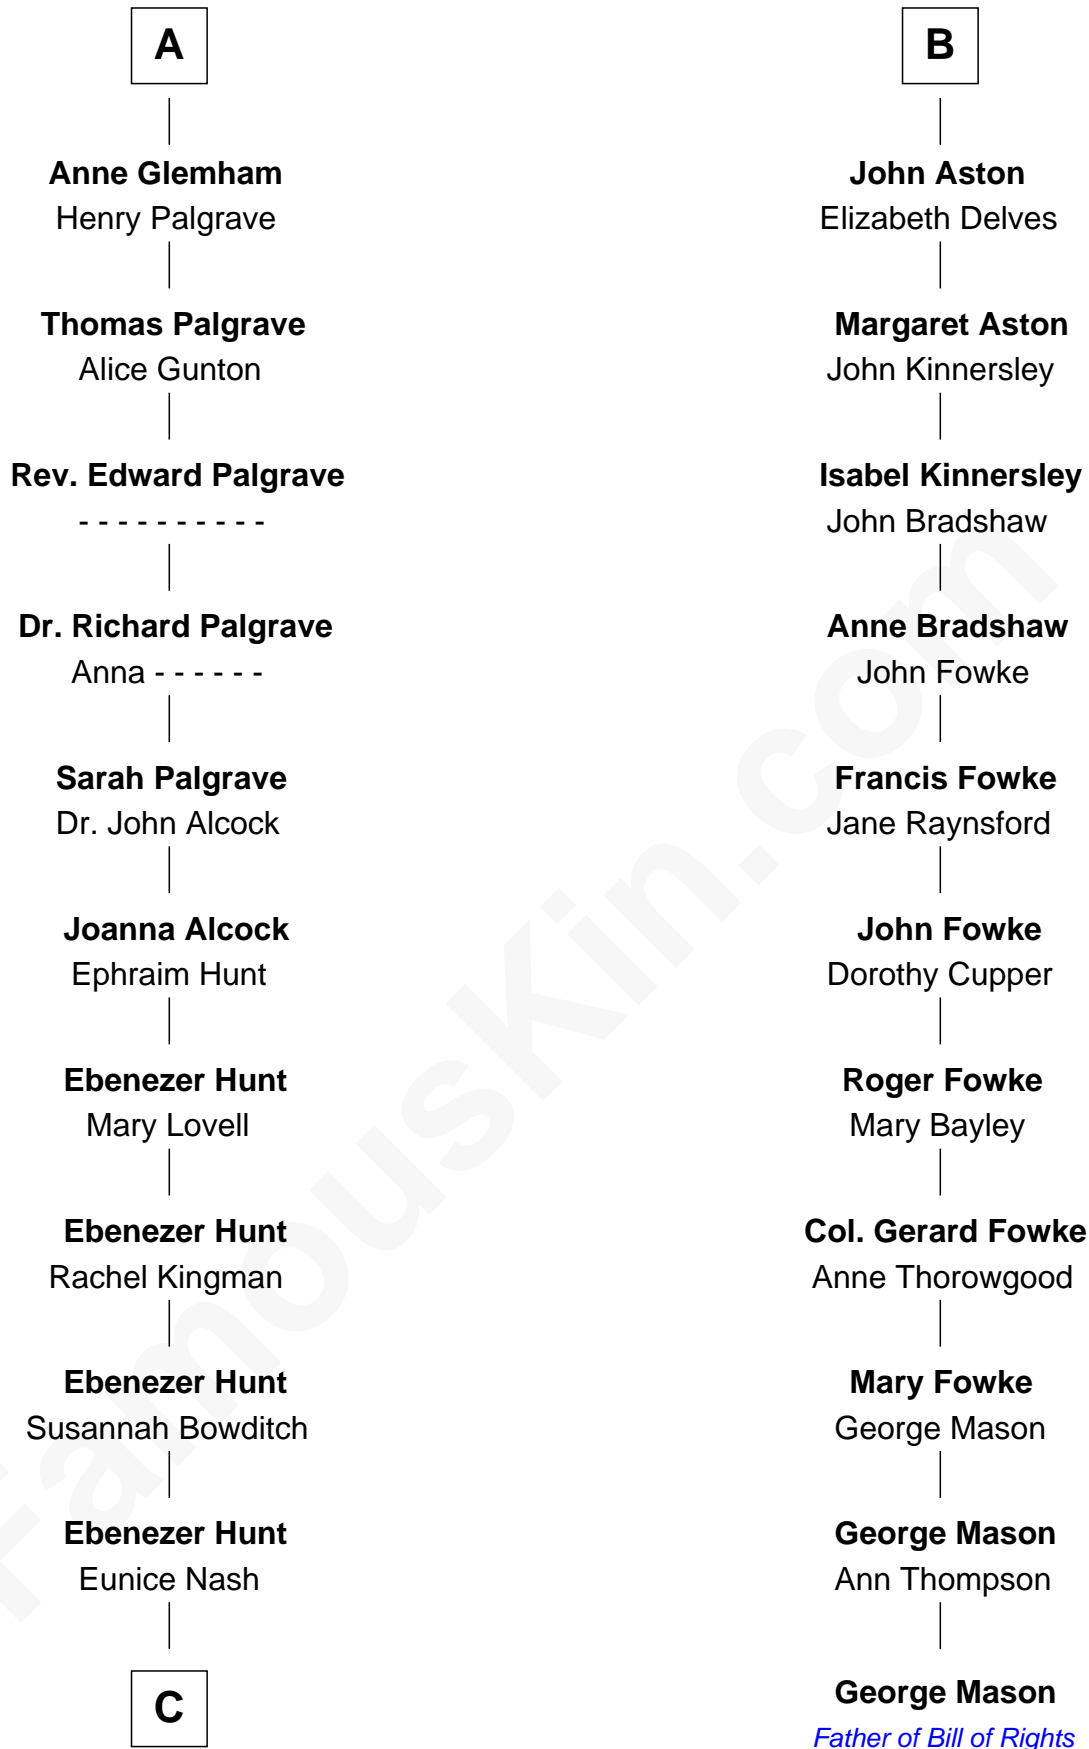

# FamousKin.com Relationship Chart of

**Linda Hunt**

*TV and Movie Actress*

17th cousin 4 times removed of

**George Mason**

*Father of the U.S. Bill of Rights*

**Thomas de Clare**  
Juliana FitzMaurice

**Margaret de Clare**  
Bartholomew de Badlesmere

**Elizabeth de Badlesmere**  
Sir William de Bohun

**Elizabeth de Bohun**  
Sir Richard Fitzalan

**Elizabeth Fitzalan**  
Sir Robert Goushill

**Elizabeth Goushill**  
Sir Robert Wingfield

**Elizabeth Wingfield**  
Sir William Brandon

**Eleanor Brandon**  
John Glemham

**A**

**Margaret de Clare**  
Bartholomew de Badlesmere

**Margery de Badlesmere**  
Sir William de Ros

**Maud de Roos**  
John de Welles

**Margery de Welles**  
Stephen le Scrope

**Maude le Scrope**  
Sir Baldwin Freville

**Joyce Freville**  
Sir Roger Aston

**Sir Robert Aston**  
Isabel Brereton

**B**

**C**

**Charles Edwin Hunt**

Marcia E. Phillips

**Charles Phillips Hunt**