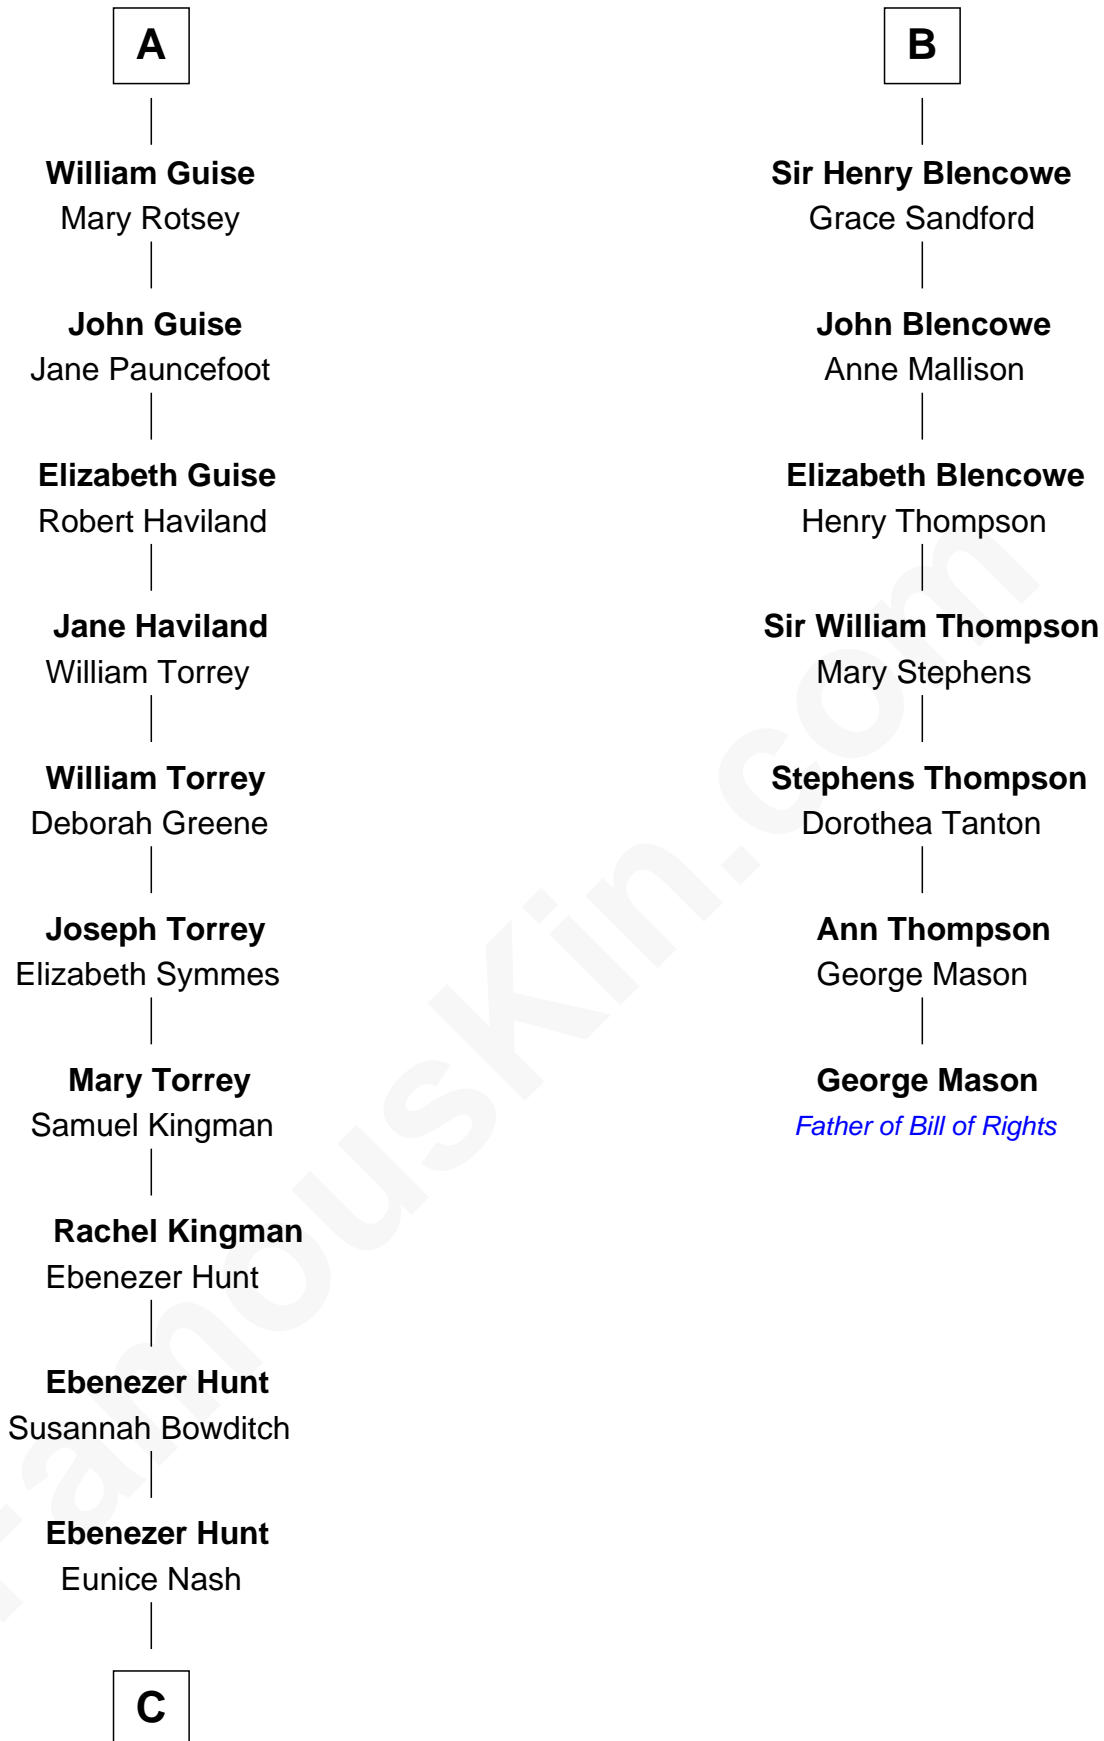

FamousKin.com Relationship Chart of

Linda Hunt

TV and Movie Actress

13th cousin 8 times removed of

George Mason

Father of the U.S. Bill of Rights

Sir Maurice de Berkeley

Eve la Zouche

Maurice de Berkeley

Margaret - - - - -

Thomas Berkeley

Catherine Botetourte

Maurice Berkeley

Johanna Denham

Maurice Berkeley

Ellen Montfort

Katherine de Clyvedon

Sir John Berkeley

Elizabeth Betteshorne

Elizabeth Berkeley

Sir John Sutton

Sir Edmund Sutton

Matilda Clifford

Thomas Dudley

Grace Threlkeld

Winifred Dudley

Anthony Blencowe

Richard Blencowe

Apollonia Tolson

B

C

—
Charles Edwin Hunt