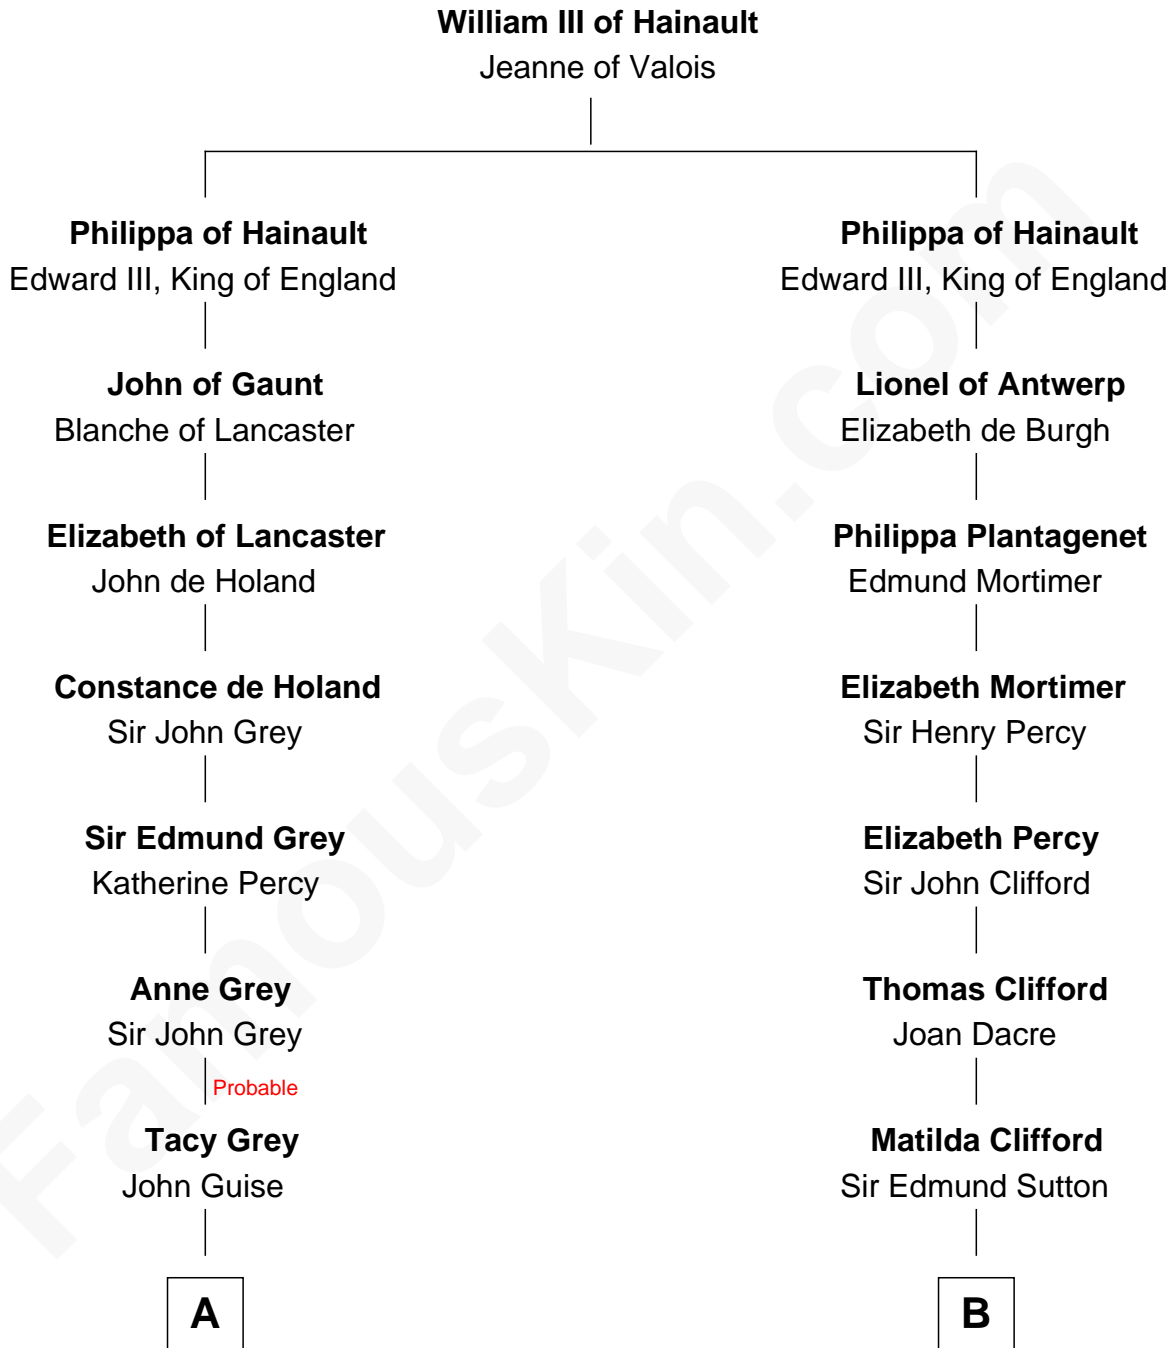

# FamousKin.com Relationship Chart of

**Linda Hunt**

*TV and Movie Actress*

12th cousin 9 times removed of

**Richard More**

*(c1614 - c1696) Mayflower passenger 1620*

**MAYFLOWER**

**C**

**Charles Edwin Hunt**

Marcia E. Phillips

**Charles Phillips Hunt**

Ella Maria Read

**Charles Edwin Hunt**

Louise Phipps Davy

**Raymond Davy Hunt**

Elsie R. Doying