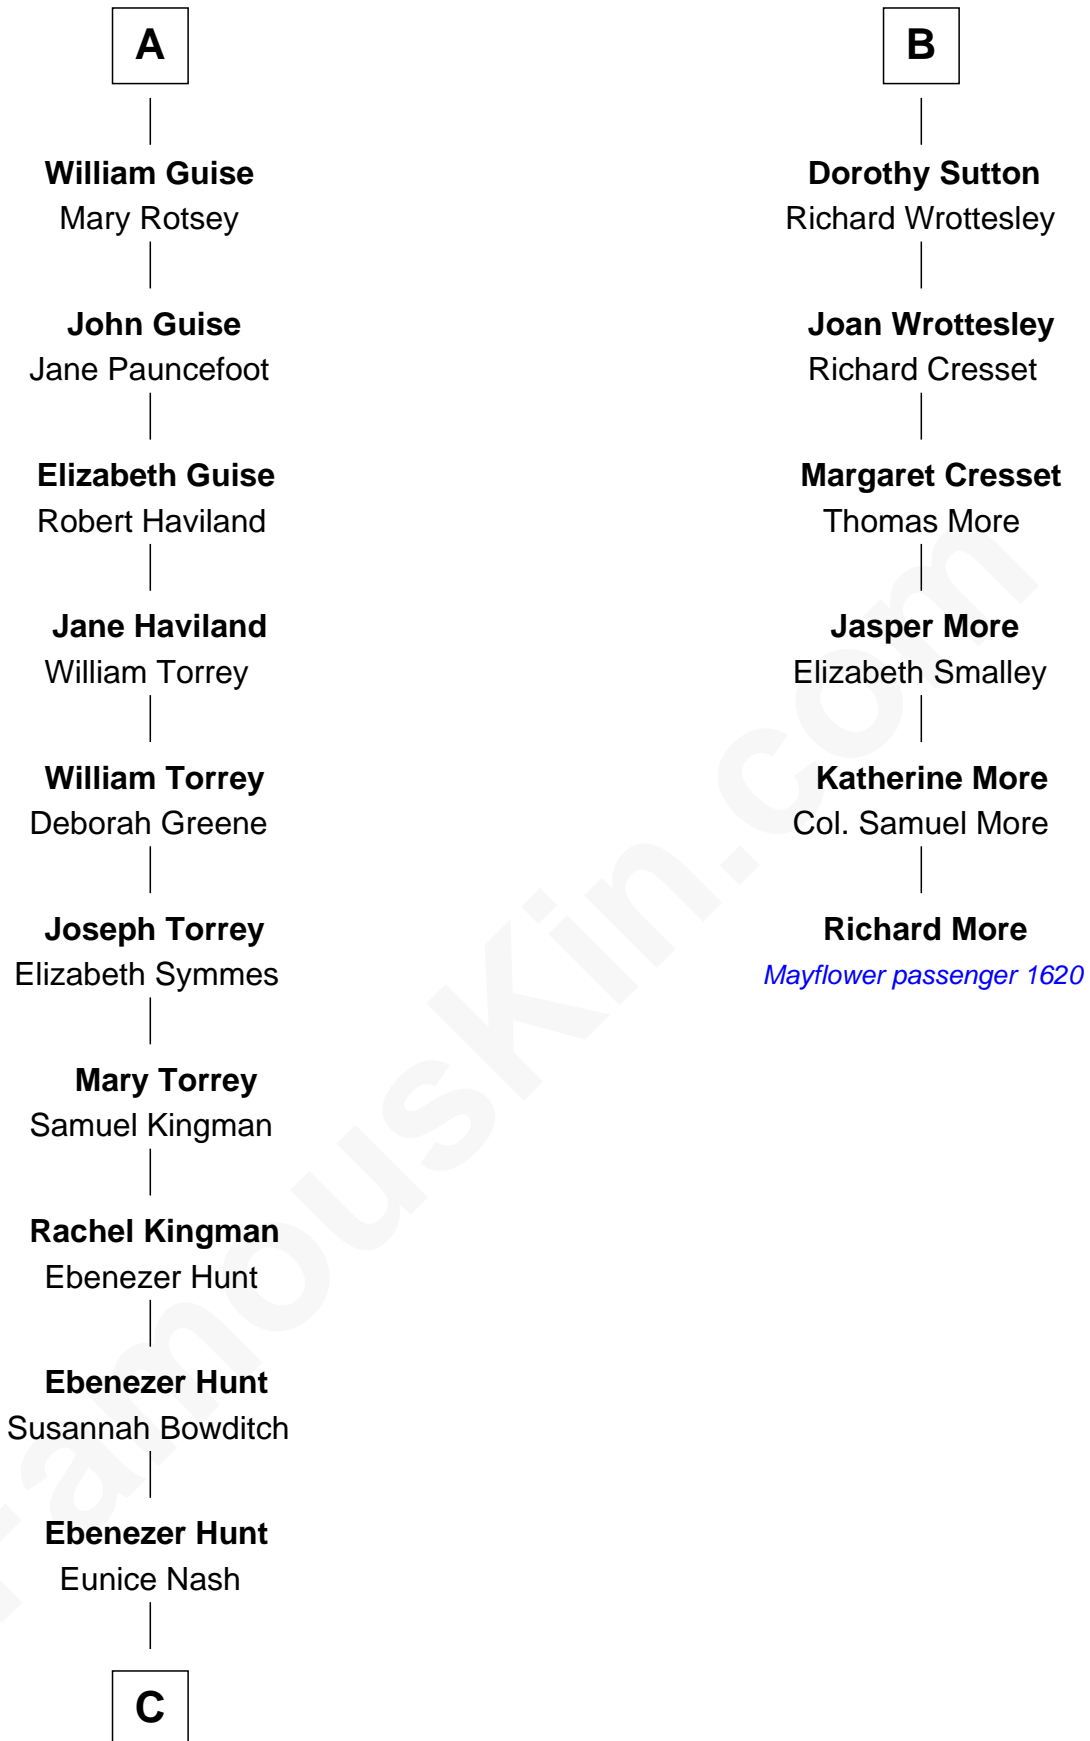

# FamousKin.com Relationship Chart of

**Linda Hunt**

*TV and Movie Actress*

12th cousin 9 times removed of

**Richard More**

*(c1614 - c1696) Mayflower passenger 1620*

**MAYFLOWER**

**C**

**Charles Edwin Hunt**

Marcia E. Phillips

**Charles Phillips Hunt**

Ella Maria Read

**Charles Edwin Hunt**

Louise Phipps Davy

**Raymond Davy Hunt**

Elsie R. Doying