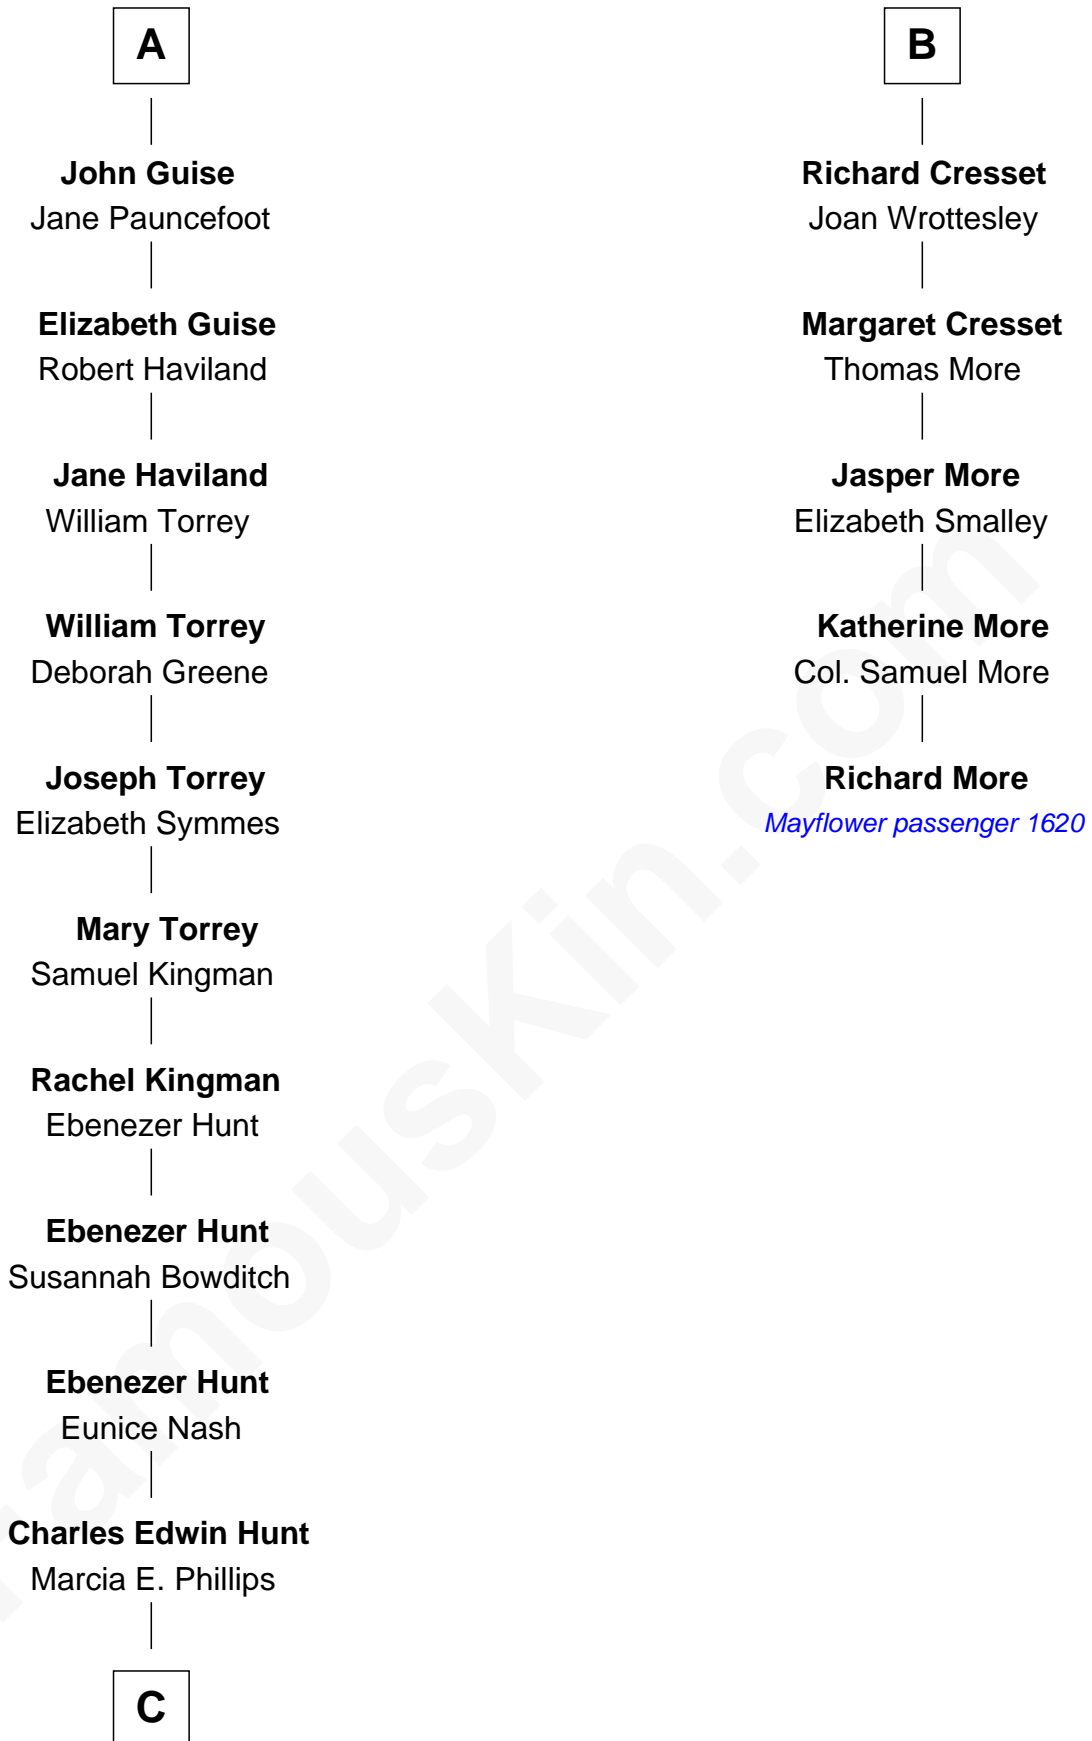

FamousKin.com Relationship Chart of

Linda Hunt

TV and Movie Actress

11th cousin 9 times removed of

Richard More

(c1614 - c1696) Mayflower passenger 1620

MAYFLOWER

C

—
Charles Phillips Hunt

Ella Maria Read

—
Charles Edwin Hunt

Louise Phipps Davy

—
Raymond Davy Hunt

Elsie R. Doying

—
Linda Hunt

TV and Movie Actress