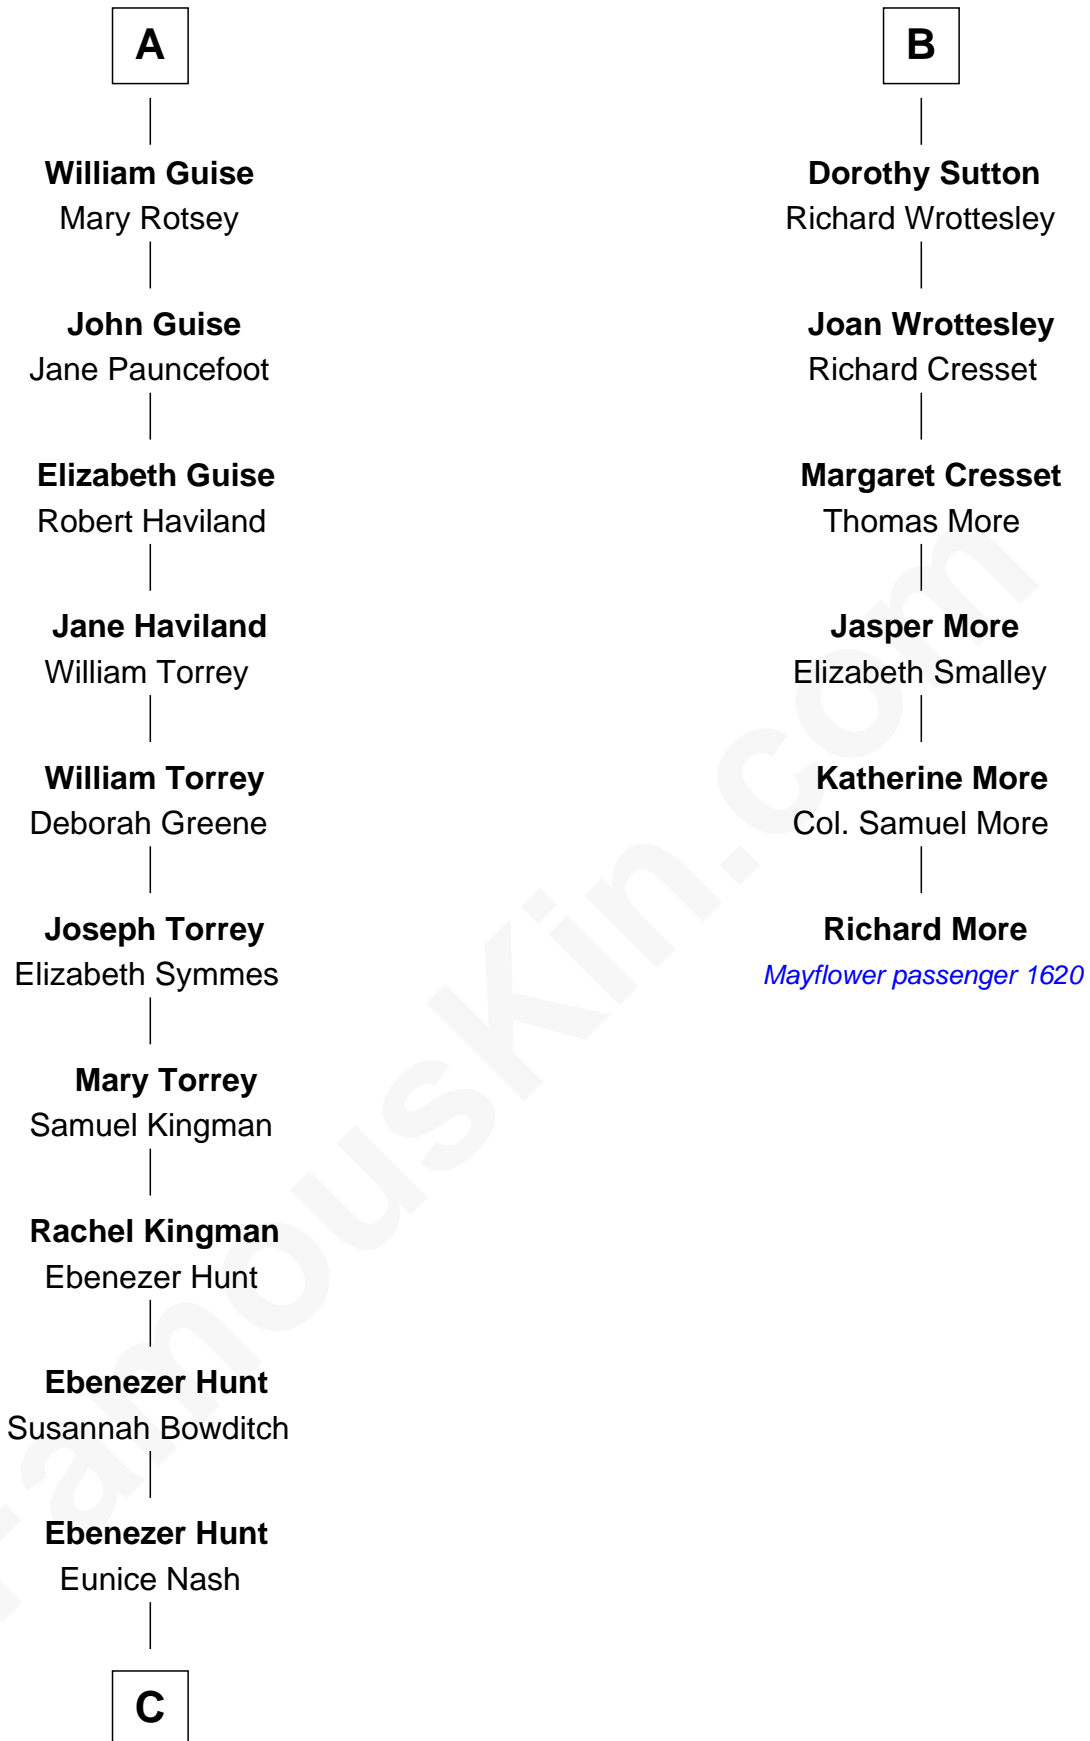

FamousKin.com Relationship Chart of

Linda Hunt

TV and Movie Actress

12th cousin 9 times removed of

Richard More

(c1614 - c1696) Mayflower passenger 1620

MAYFLOWER

C

Charles Edwin Hunt

Marcia E. Phillips

Charles Phillips Hunt

Ella Maria Read

Charles Edwin Hunt

Louise Phipps Davy

Raymond Davy Hunt

Elsie R. Doying