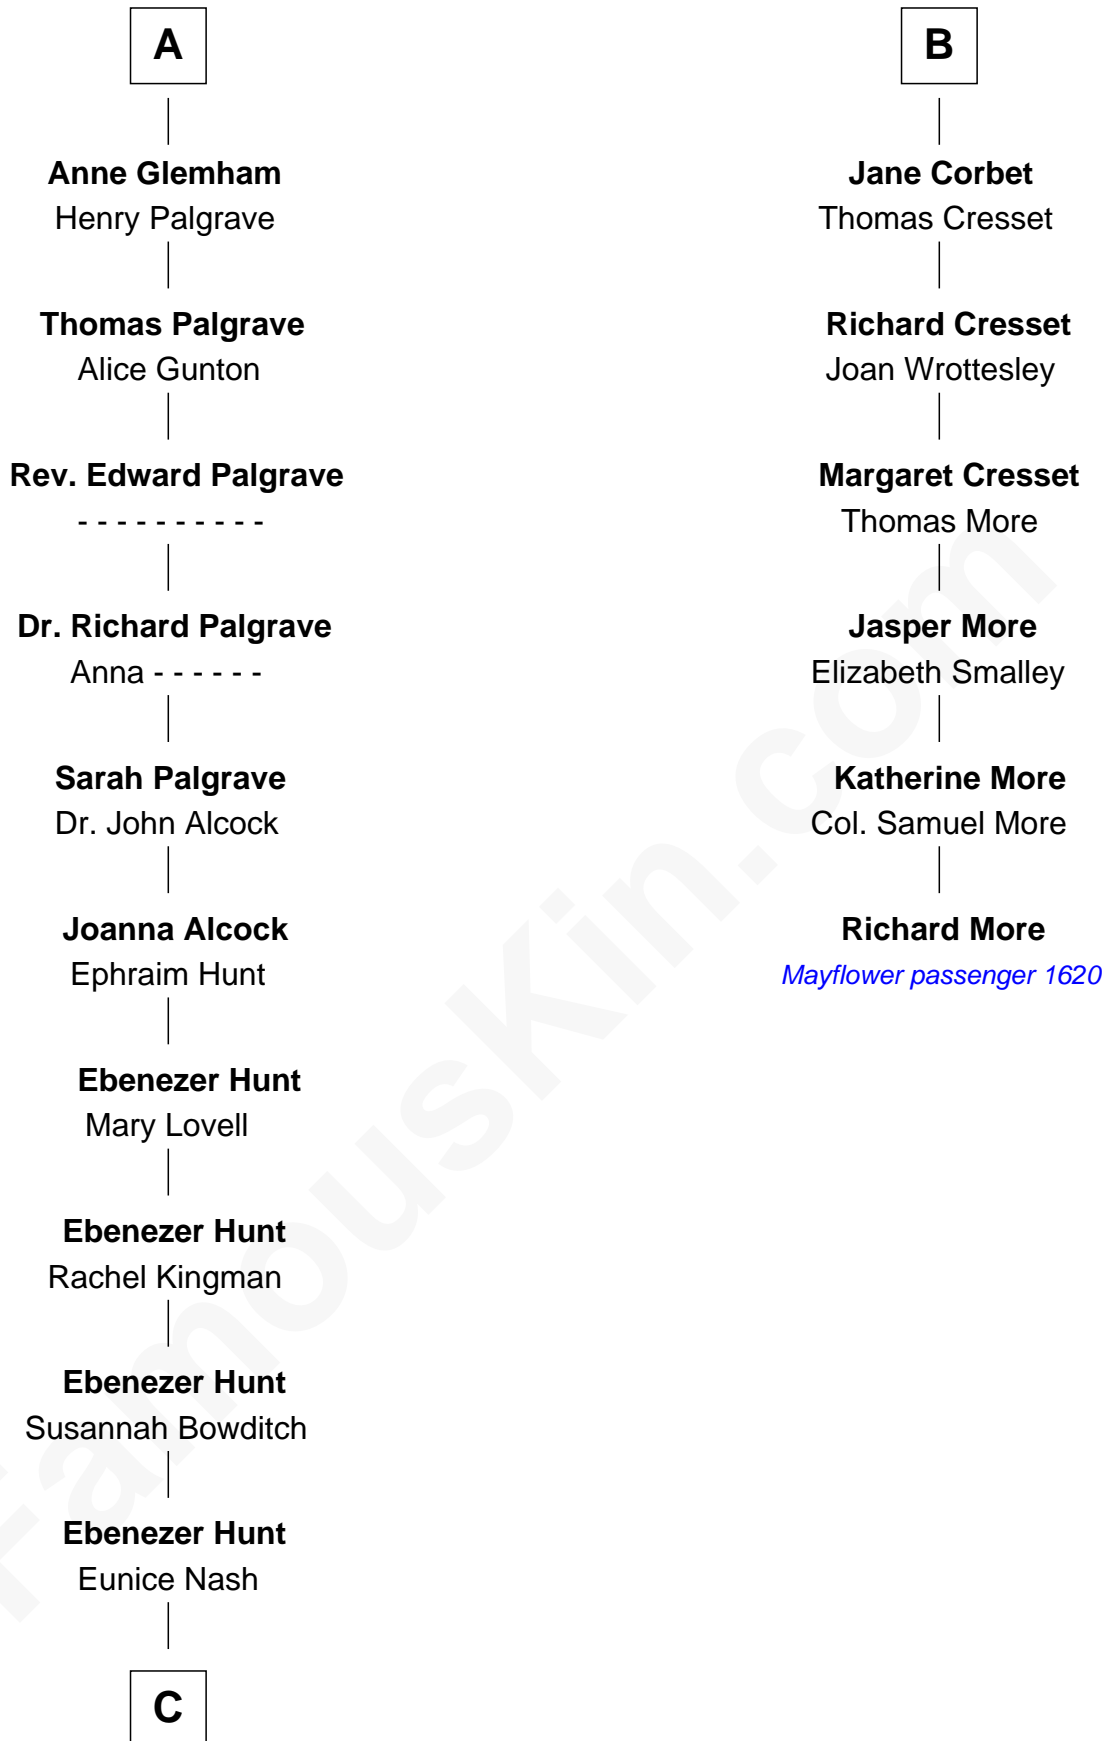

# FamousKin.com Relationship Chart of

**Linda Hunt**

*TV and Movie Actress*

12th cousin 9 times removed of

**Richard More**

*(c1614 - c1696) Mayflower passenger 1620*

**MAYFLOWER**

**C**

—  
**Charles Edwin Hunt**

Marcia E. Phillips

—  
**Charles Phillips Hunt**

Ella Maria Read

—  
**Charles Edwin Hunt**

Louise Phipps Davy

—  
**Raymond Davy Hunt**

Elsie R. Doying