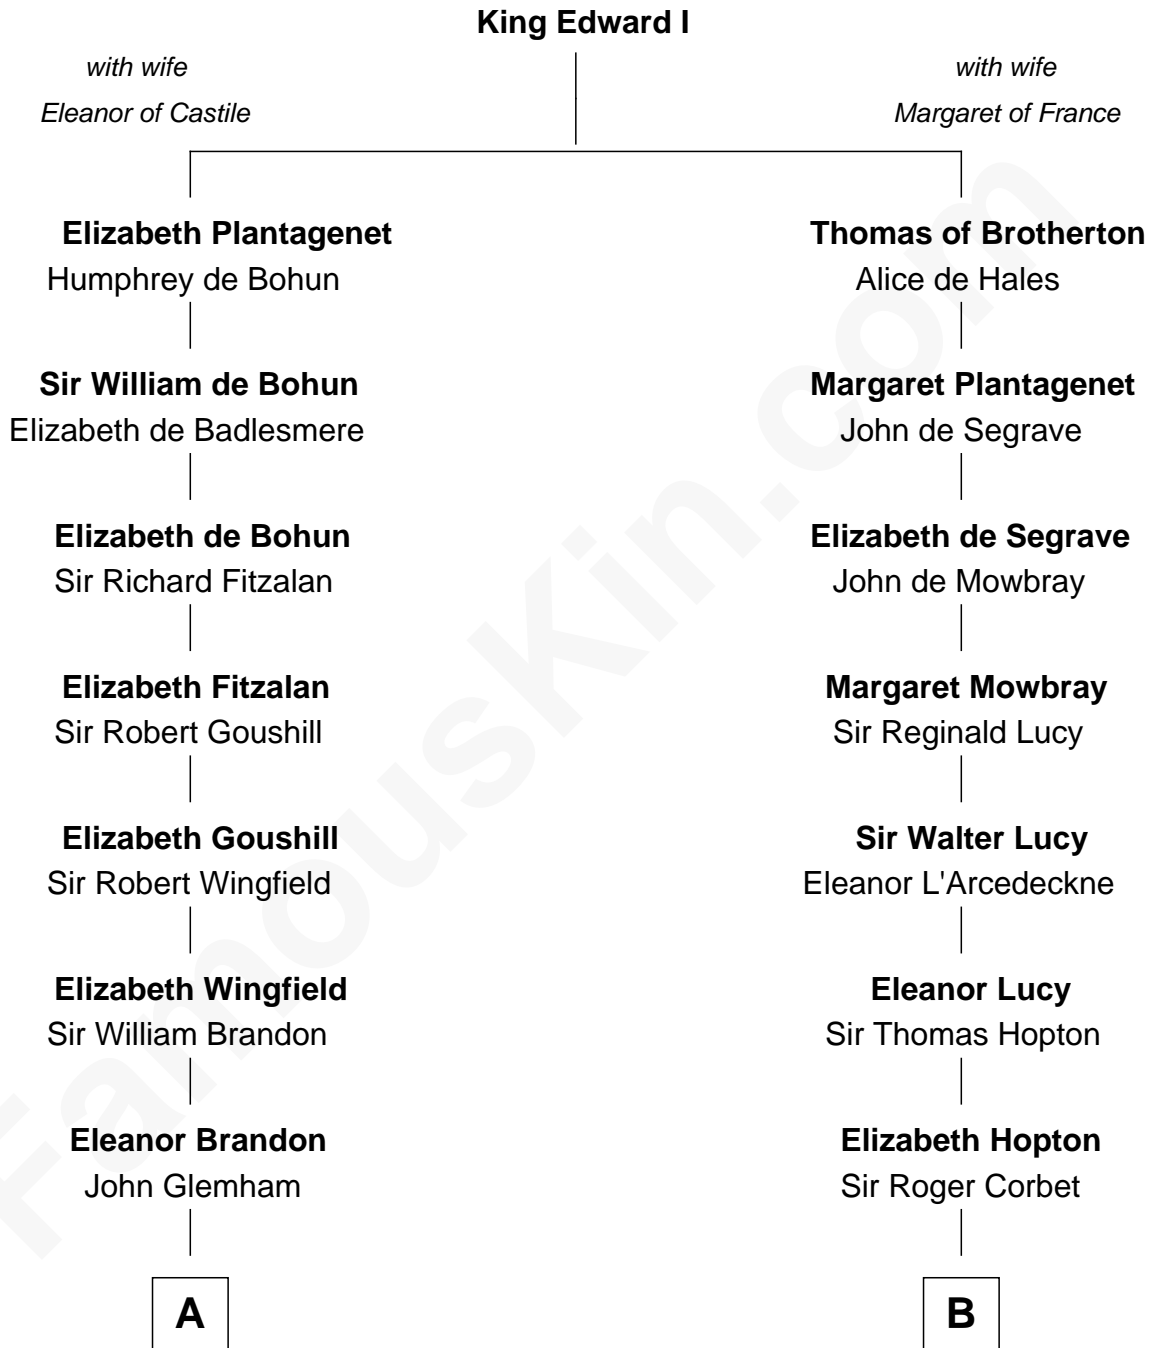

# FamousKin.com Relationship Chart of

**Linda Hunt**

*TV and Movie Actress*

12th cousin 9 times removed of

**Richard More**

*(c1614 - c1696) Mayflower passenger 1620*

**MAYFLOWER**

**C**

—  
**Charles Edwin Hunt**

Marcia E. Phillips

—  
**Charles Phillips Hunt**

Ella Maria Read

—  
**Charles Edwin Hunt**

Louise Phipps Davy

—  
**Raymond Davy Hunt**

Elsie R. Doying