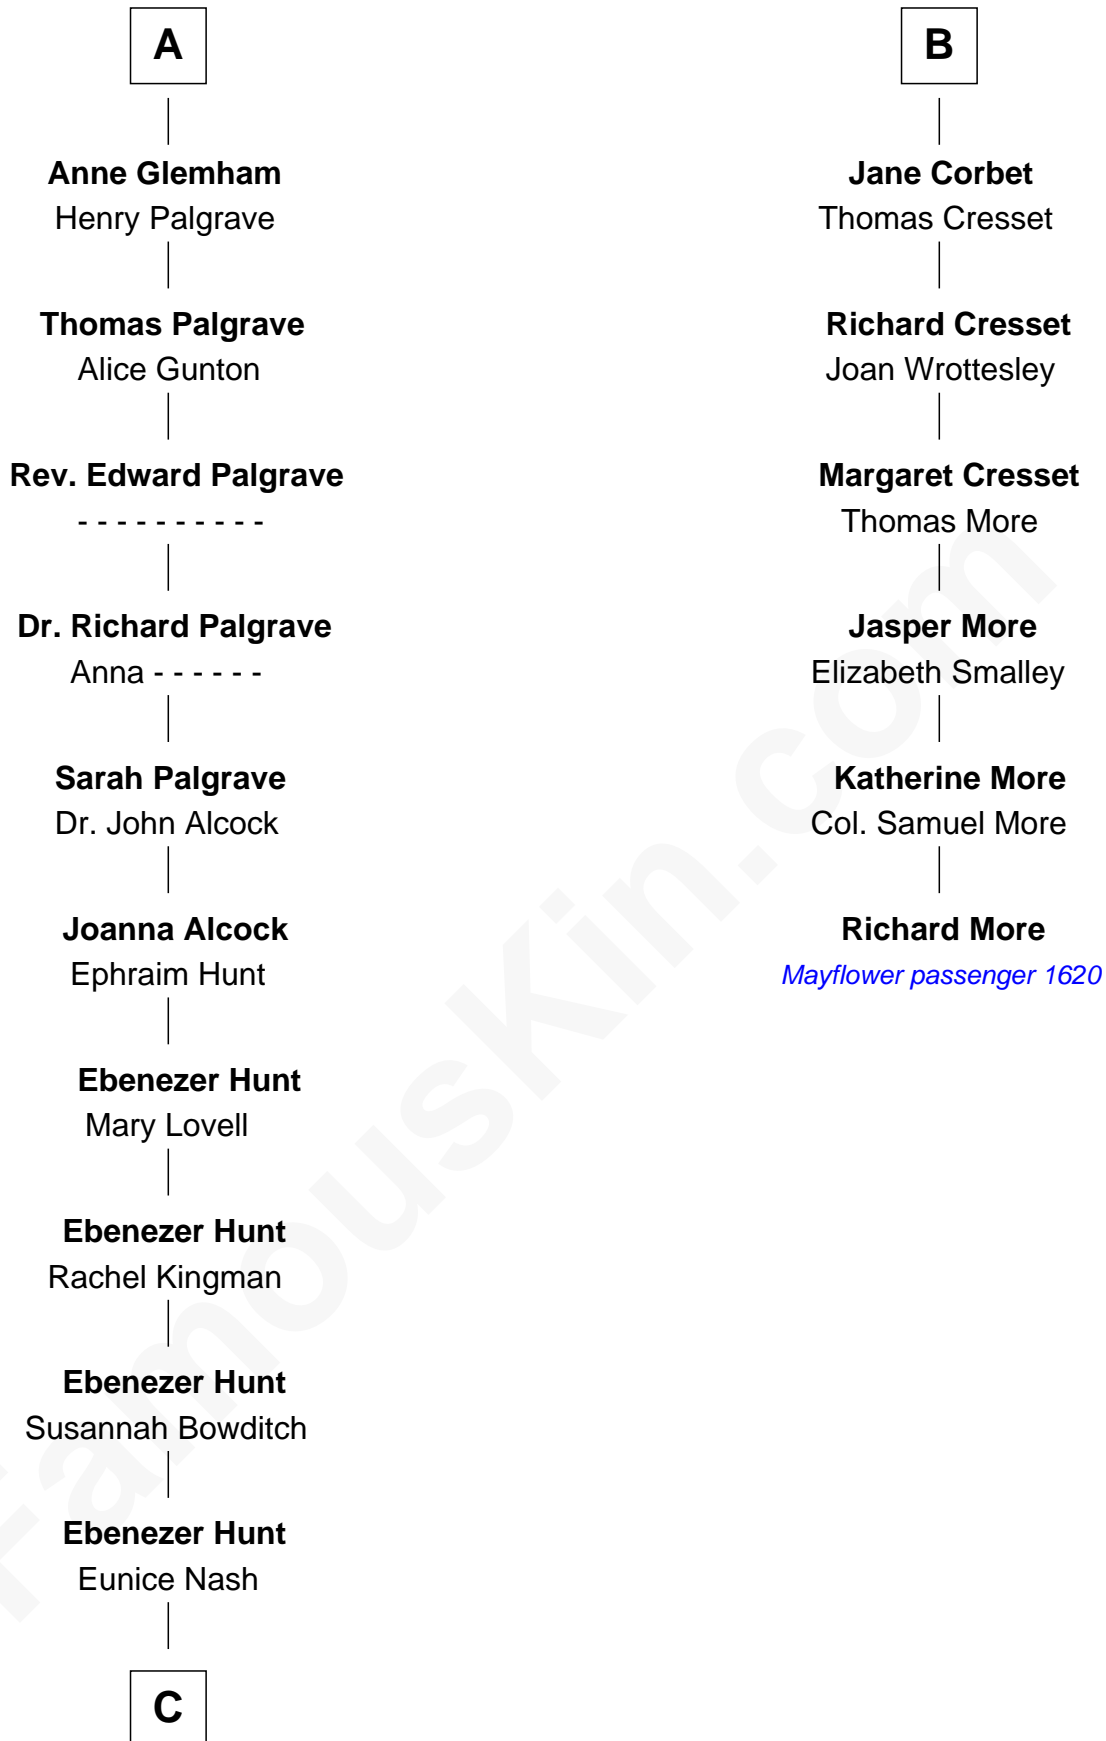

FamousKin.com Relationship Chart of

Linda Hunt

TV and Movie Actress

12th cousin 9 times removed of

Richard More

(c1614 - c1696) Mayflower passenger 1620

MAYFLOWER

Sir Patrick de Chaworth

Isabella de Beauchamp

Maud de Chaworth

Henry Plantagenet

Eleanor Plantagenet

Richard Fitzalan

Sir Richard Fitzalan

Elizabeth de Bohun

Elizabeth Fitzalan

Maud de Chaworth

Henry Plantagenet

Joan of Lancaster

John de Mowbray

John de Mowbray

Elizabeth de Segrave

Margaret Mowbray

Sir Reginald Lucy

Sir Walter Lucy

Eleanor L'Arcedeckne

Eleanor Lucy

Sir Thomas Hopton

Elizabeth Hopton

Sir Roger Corbet

B

C