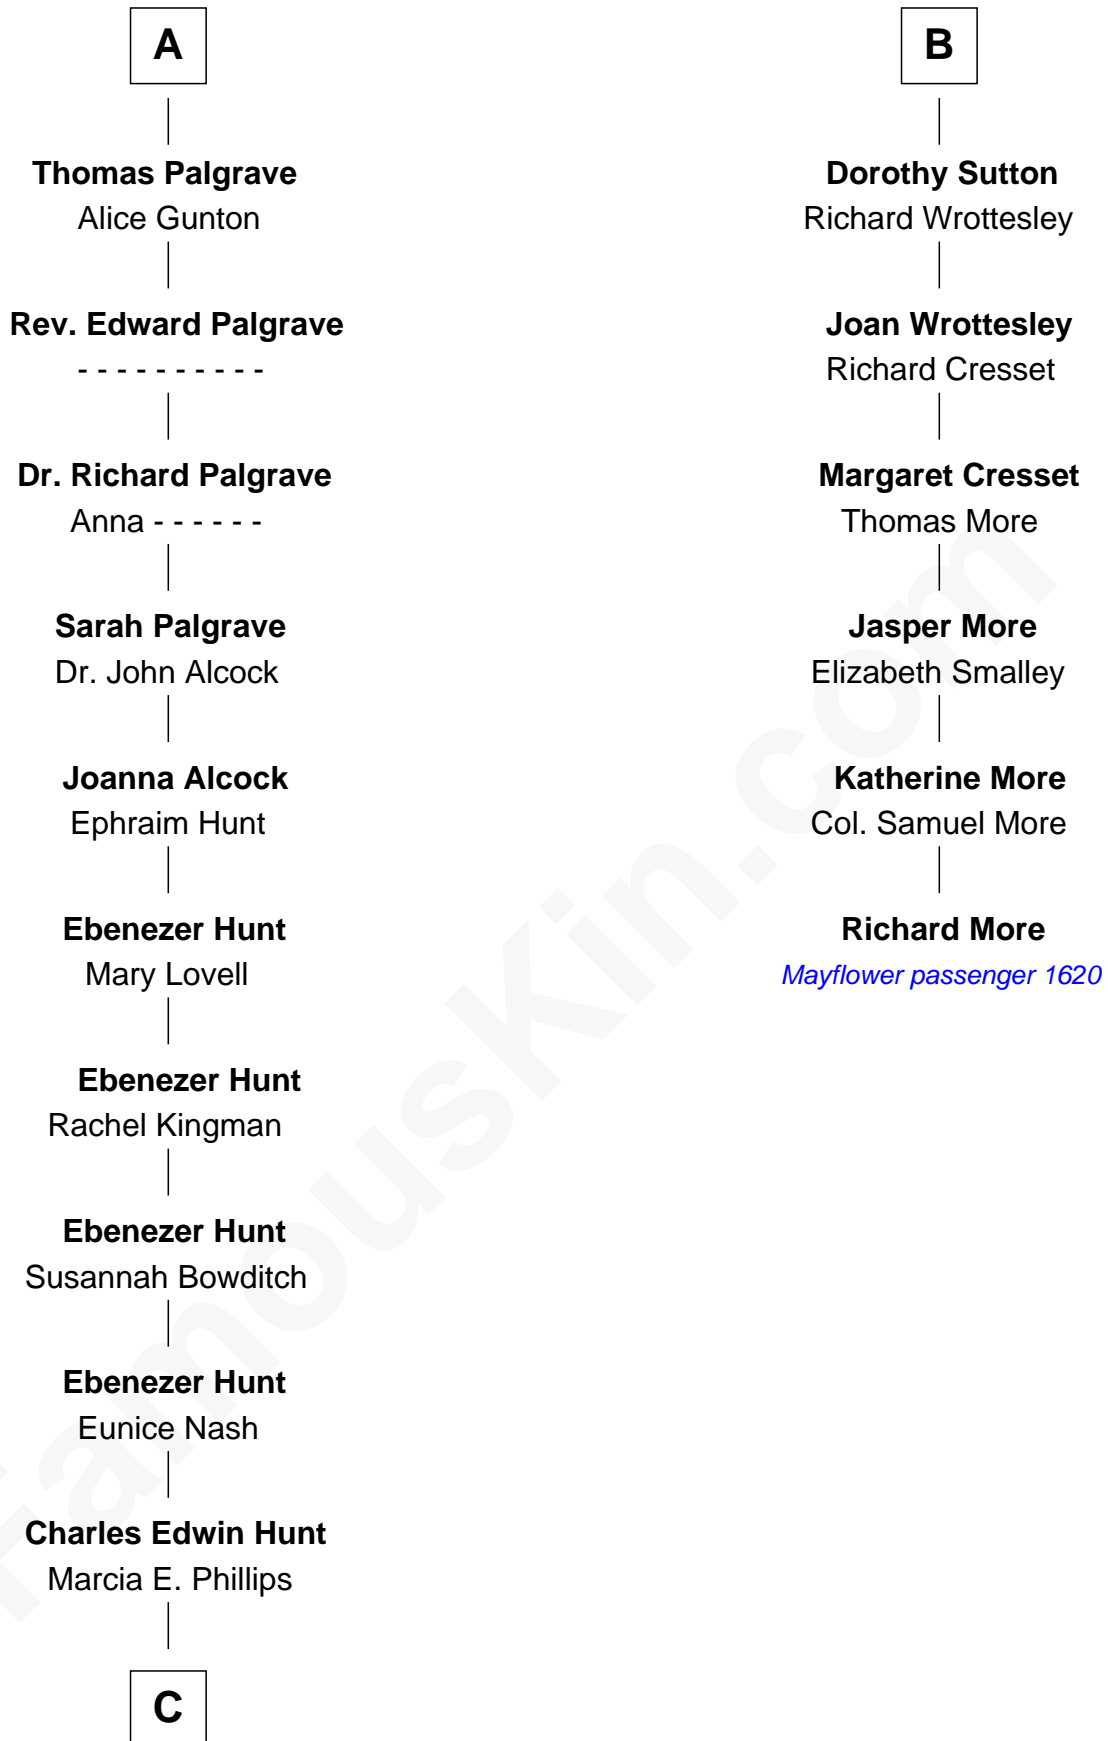

FamousKin.com Relationship Chart of

Linda Hunt

TV and Movie Actress

12th cousin 8 times removed of

Richard More

(c1614 - c1696) Mayflower passenger 1620

MAYFLOWER

Bartholomew de Badlesmere

Margaret de Clare

Elizabeth de Badlesmere

Sir William de Bohun

Elizabeth de Bohun

Sir Richard Fitzalan

Elizabeth Fitzalan

Sir Robert Goushill

Elizabeth Goushill

Elizabeth de Badlesmere

Sir Edmund Mortimer

Sir Roger de Mortimer

Philippa de Montagu

Edmund Mortimer

Philippa Plantagenet

Elizabeth Mortimer

Sir Henry Percy

Elizabeth Percy

Sir John Clifford

Thomas Clifford

Joan Dacre

Matilda Clifford

Sir Edmund Sutton

B

C