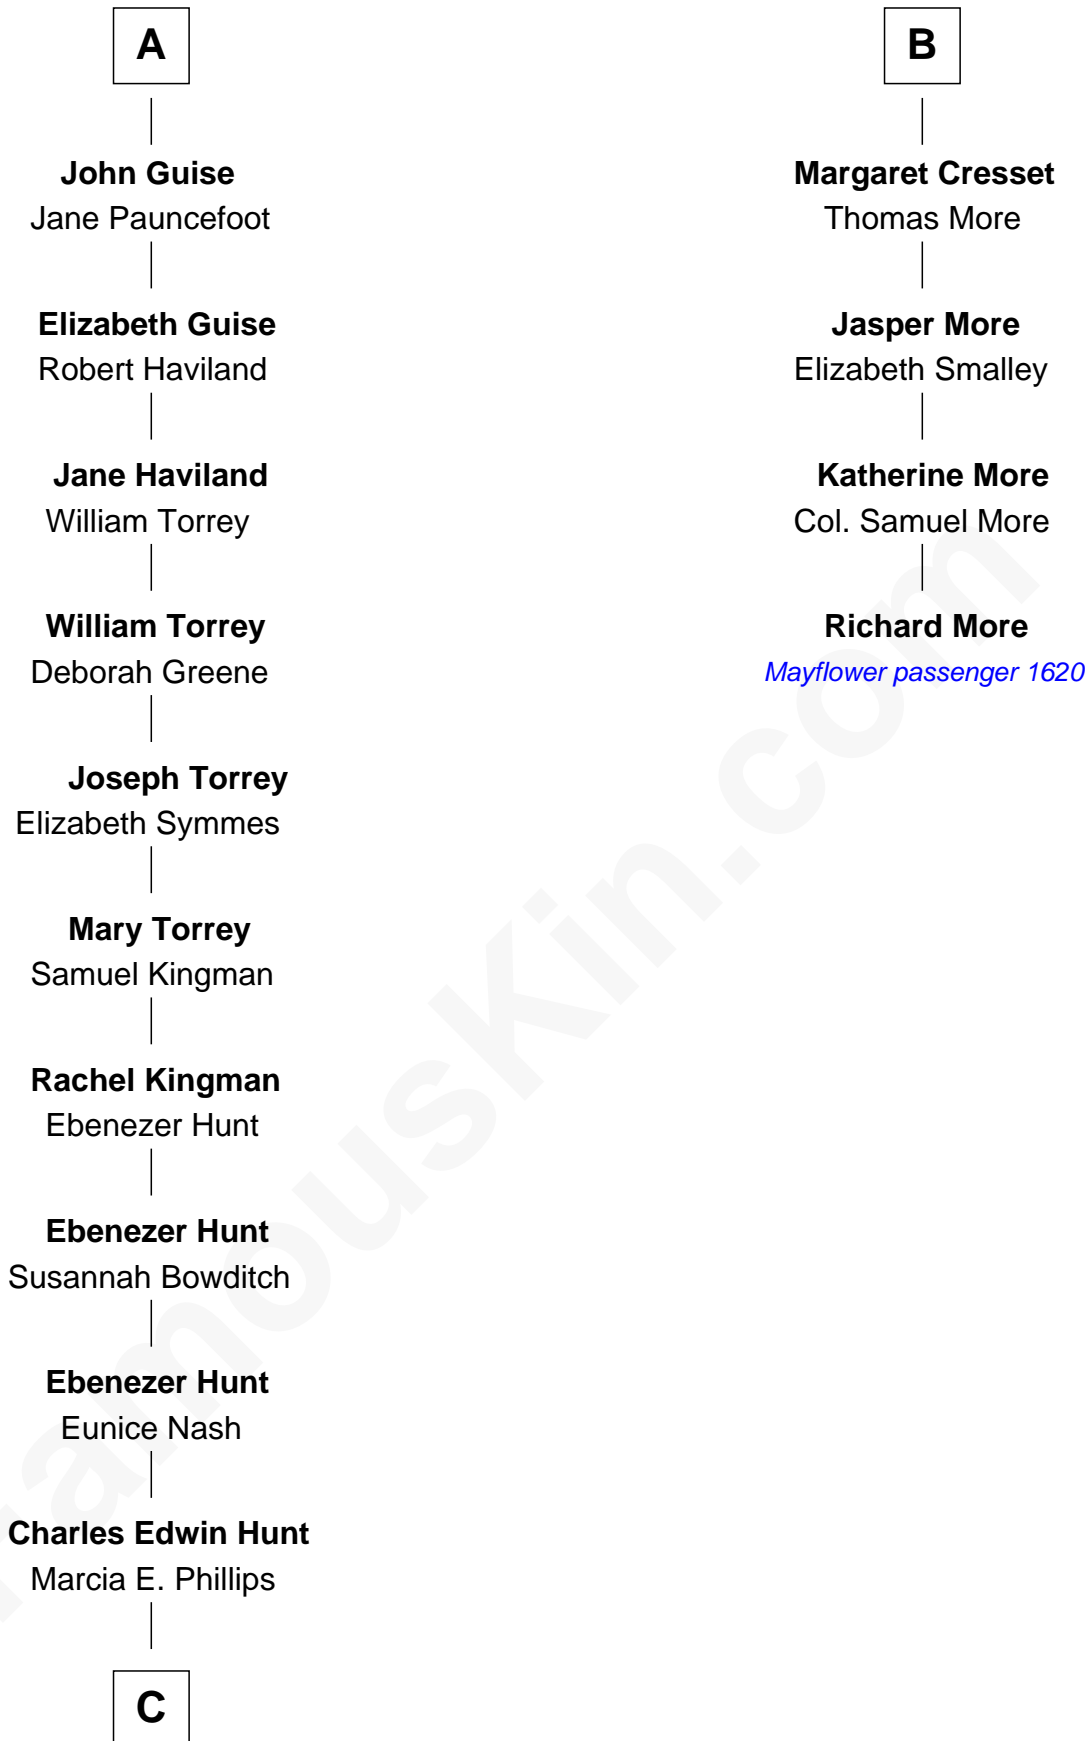

FamousKin.com Relationship Chart of

Linda Hunt

TV and Movie Actress

MAYFLOWER

10th cousin 10 times removed of

Richard More

(c1614 - c1696) Mayflower passenger 1620

C

—
Charles Phillips Hunt

Ella Maria Read

—
Charles Edwin Hunt

Louise Phipps Davy

—
Raymond Davy Hunt

Elsie R. Doying

—
Linda Hunt

TV and Movie Actress