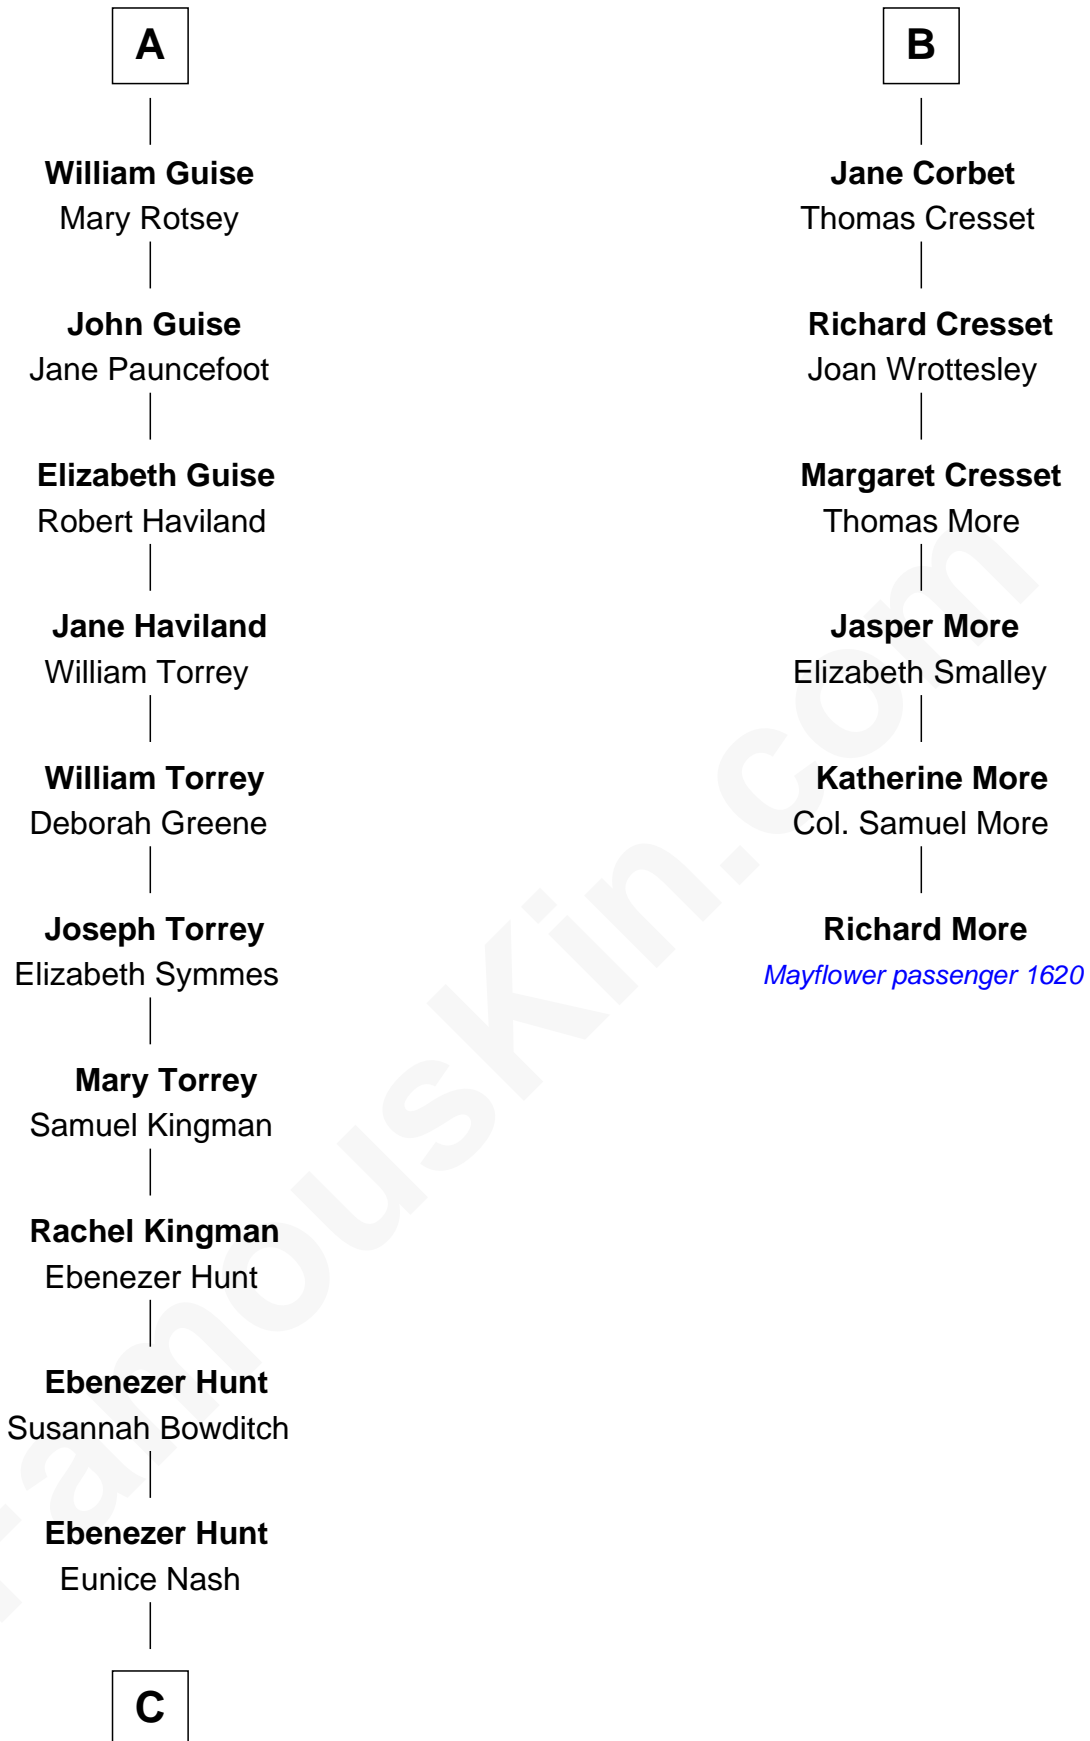

FamousKin.com Relationship Chart of

Linda Hunt

TV and Movie Actress

12th cousin 9 times removed of

Richard More

(c1614 - c1696) Mayflower passenger 1620

MAYFLOWER

C

Charles Edwin Hunt

Marcia E. Phillips

Charles Phillips Hunt

Ella Maria Read

Charles Edwin Hunt

Louise Phipps Davy

Raymond Davy Hunt

Elsie R. Doying