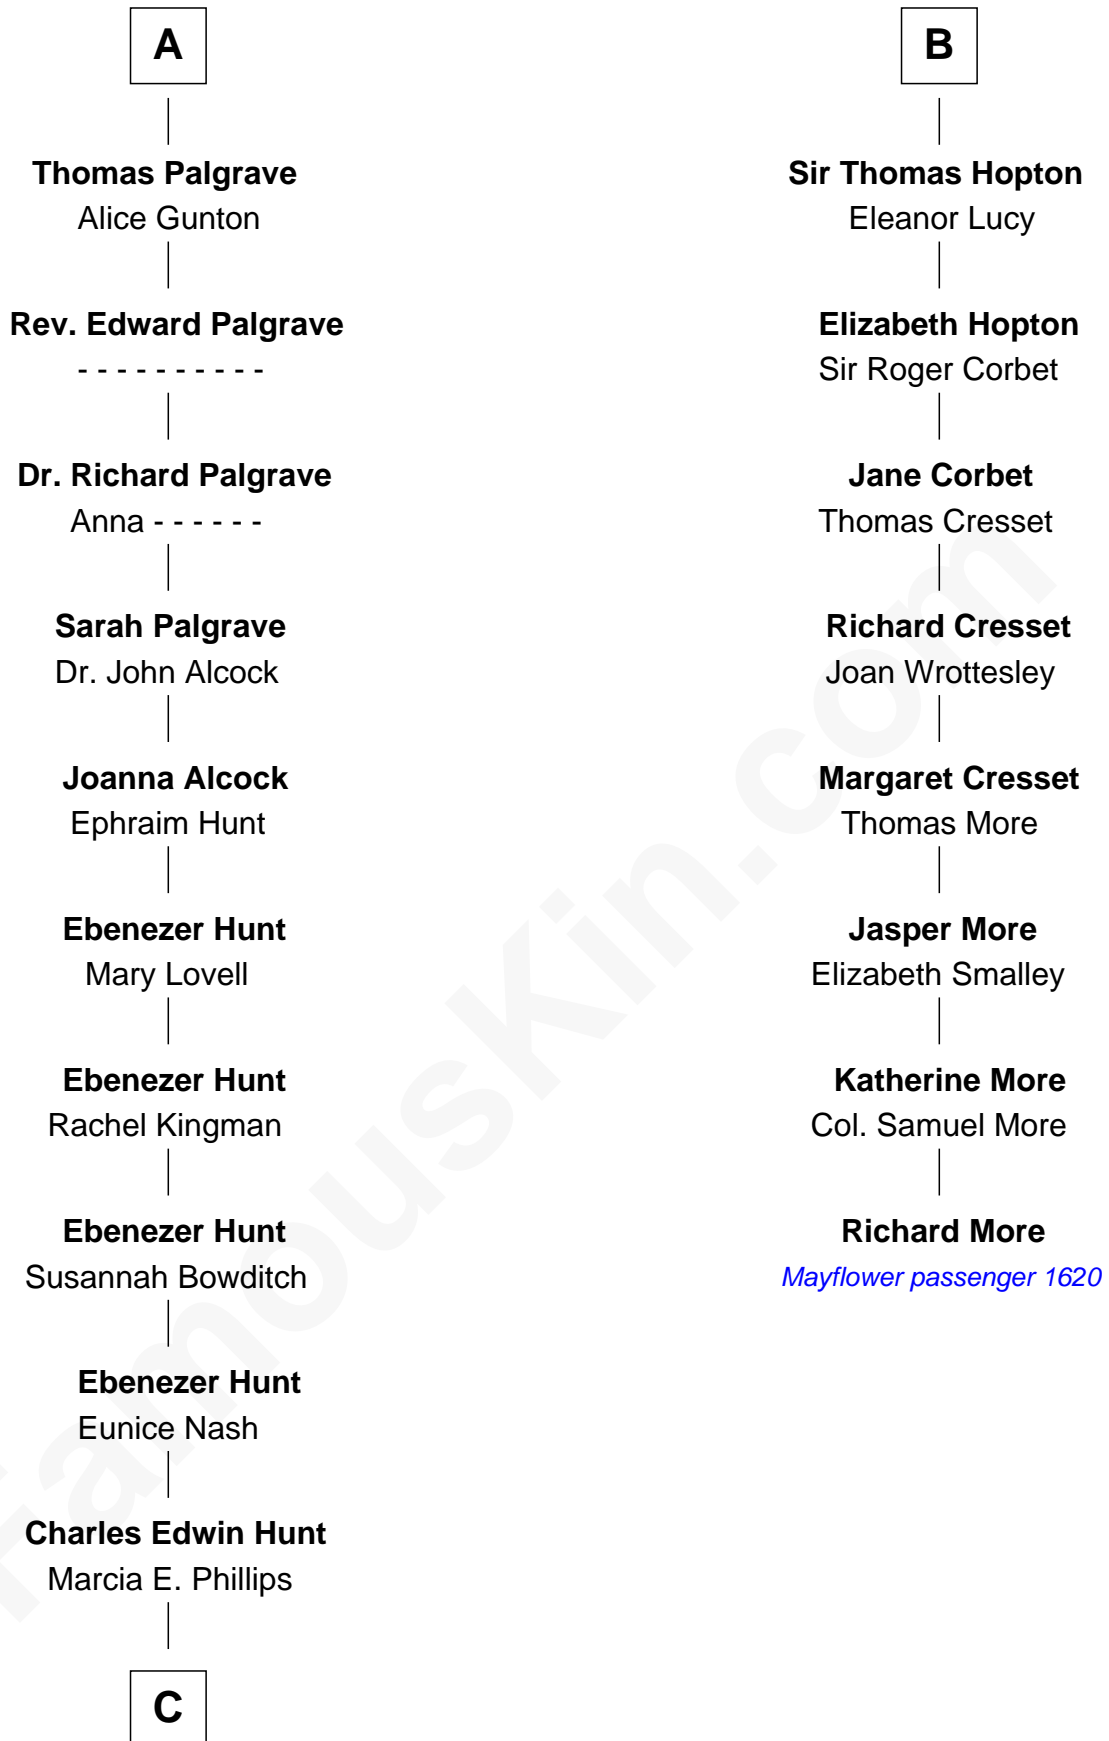

# FamousKin.com Relationship Chart of

**Linda Hunt**

*TV and Movie Actress*

14th cousin 6 times removed of

**Richard More**

*(c1614 - c1696) Mayflower passenger 1620*

**MAYFLOWER**

**Humphrey de Bohun**

Elizabeth Plantagenet

**Sir William de Bohun**  
Elizabeth de Badlesmere

**Elizabeth de Bohun**  
Sir Richard Fitzalan

**Elizabeth Fitzalan**  
Sir Robert Goushill

**Elizabeth Goushill**  
Sir Robert Wingfield

**Elizabeth Wingfield**  
Sir William Brandon

**Eleanor Brandon**  
John Glemham

**Anne Glemham**  
Henry Palgrave

**A**

**Eleanor de Bohun**  
Sir James le Boteler

**Pernel le Boteler**  
Sir Gilbert Talbot

**Elizabeth Talbot**  
Sir Henry de Grey

**Richard Grey**  
Blanche de la Vache

**Alice Grey**  
Sir William Burley

**Elizabeth Burley**  
Sir John Hopton

**Sir Walter Hopton**  
Joan Mortimer

**B**

**C**

—  
**Charles Phillips Hunt**