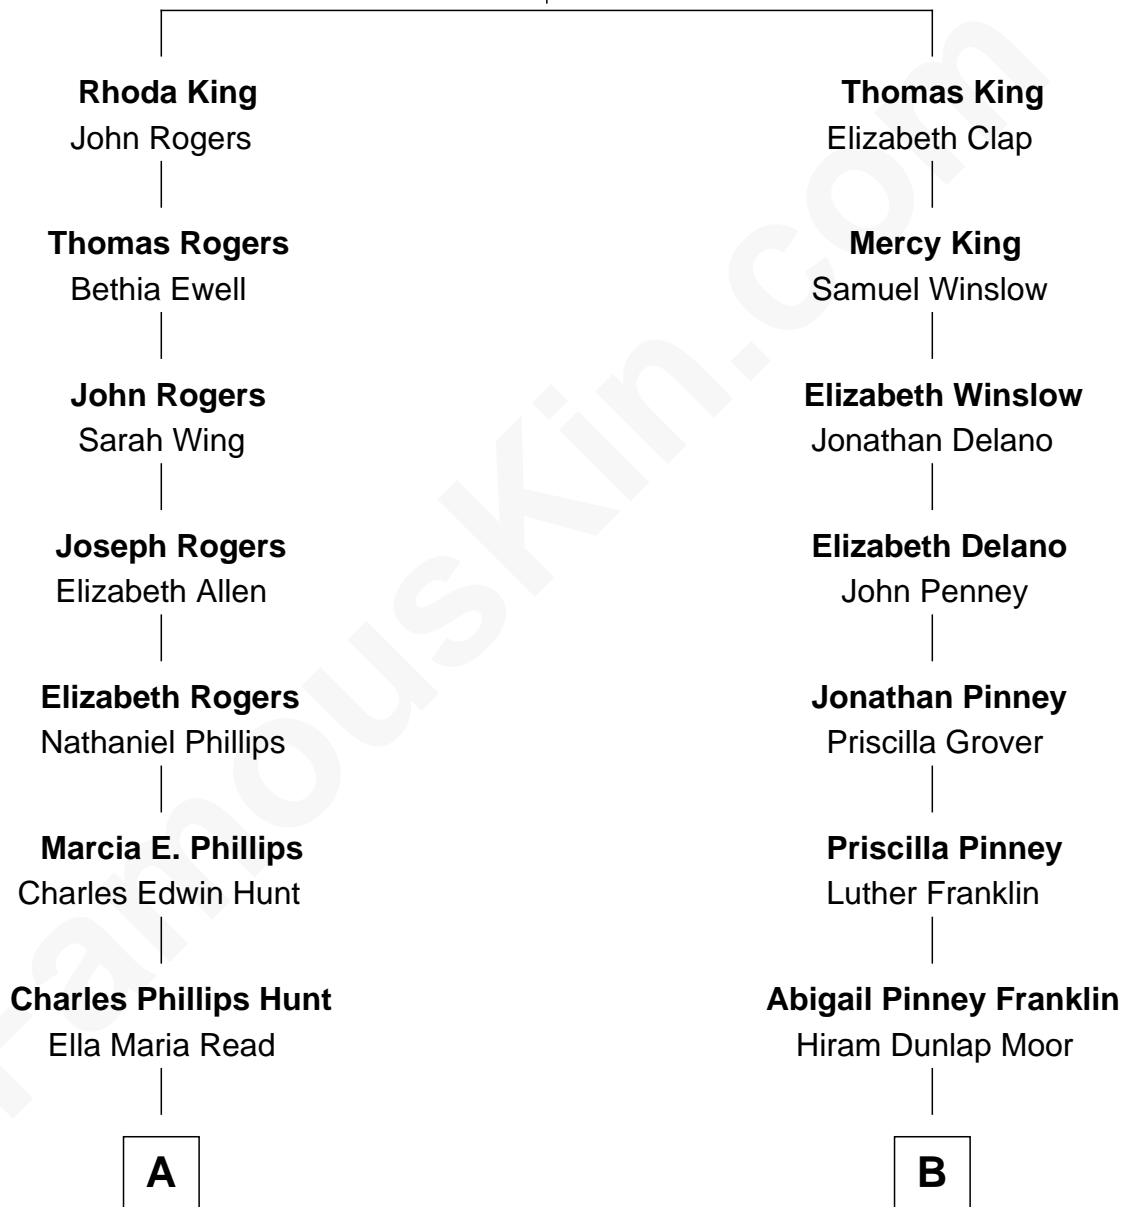

# FamousKin.com Relationship Chart of

**Linda Hunt**

*TV and Movie Actress*

8th cousin 1 time removed of

**Calvin Coolidge**

*30th U.S. President*

**Thomas King**  
Sarah Tinker

**A**

**Charles Edwin Hunt**

Louise Phipps Davy

**Raymond Davy Hunt**

Elsie R. Doying

**Linda Hunt**

*TV and Movie Actress*

**B**

**Victoria Josephine Moor**