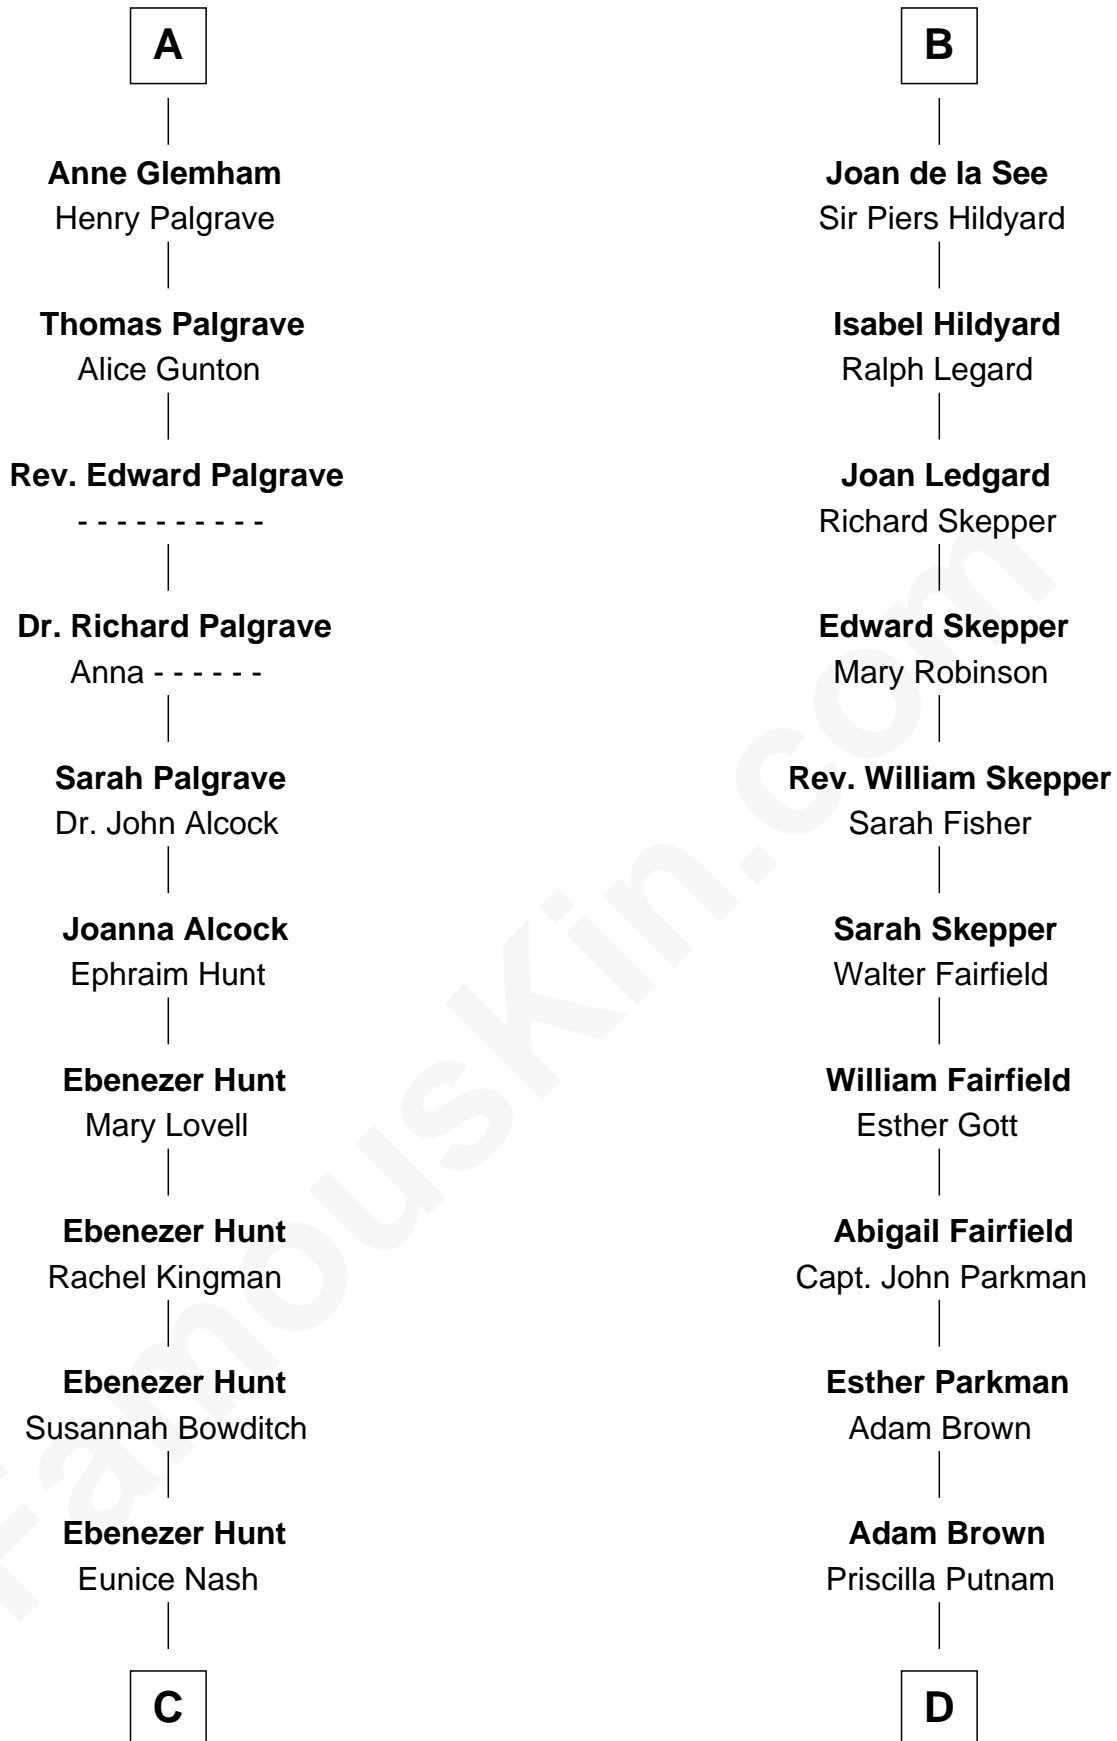

# FamousKin.com Relationship Chart of

**Linda Hunt**

*TV and Movie Actress*

21st cousin of

**Calvin Coolidge**

*30th U.S. President*

**Edmund Plantagenet**

Blanche of Artois

**C**

**Charles Edwin Hunt**

Marcia E. Phillips

**Charles Phillips Hunt**

Ella Maria Read

**Charles Edwin Hunt**

Louise Phipps Davy

**Raymond Davy Hunt**